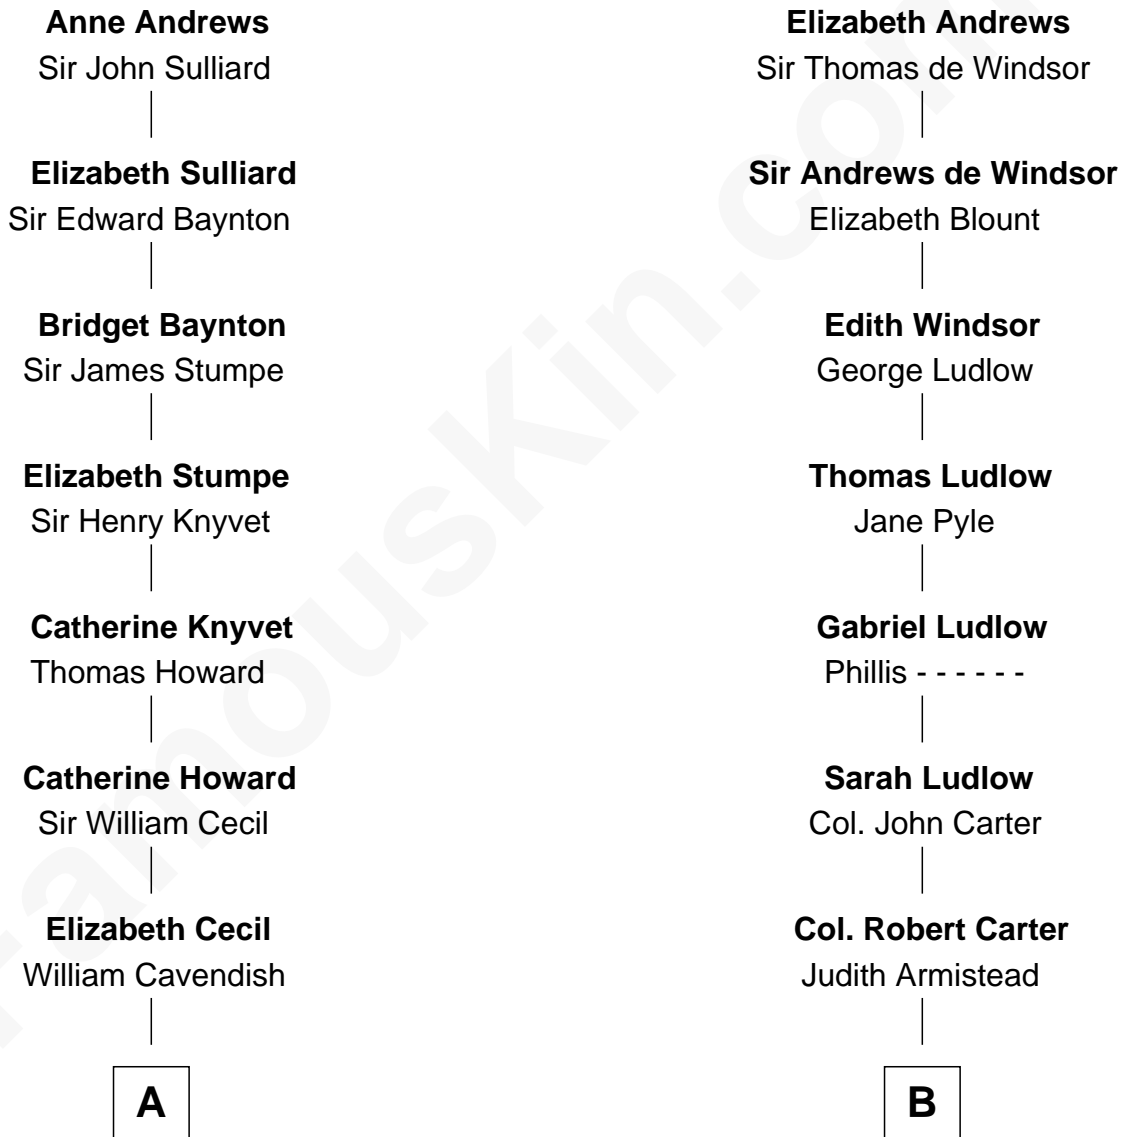

# FamousKin.com Relationship Chart of

**Queen Elizabeth II**

*Queen of the United Kingdom*

11th cousin 5 times removed of

**Fitzhugh Lee**

*40th Governor of Virginia*

**John Andrews**  
Elizabeth Stratton

Elizabeth II photo by [Eric Draper](#)