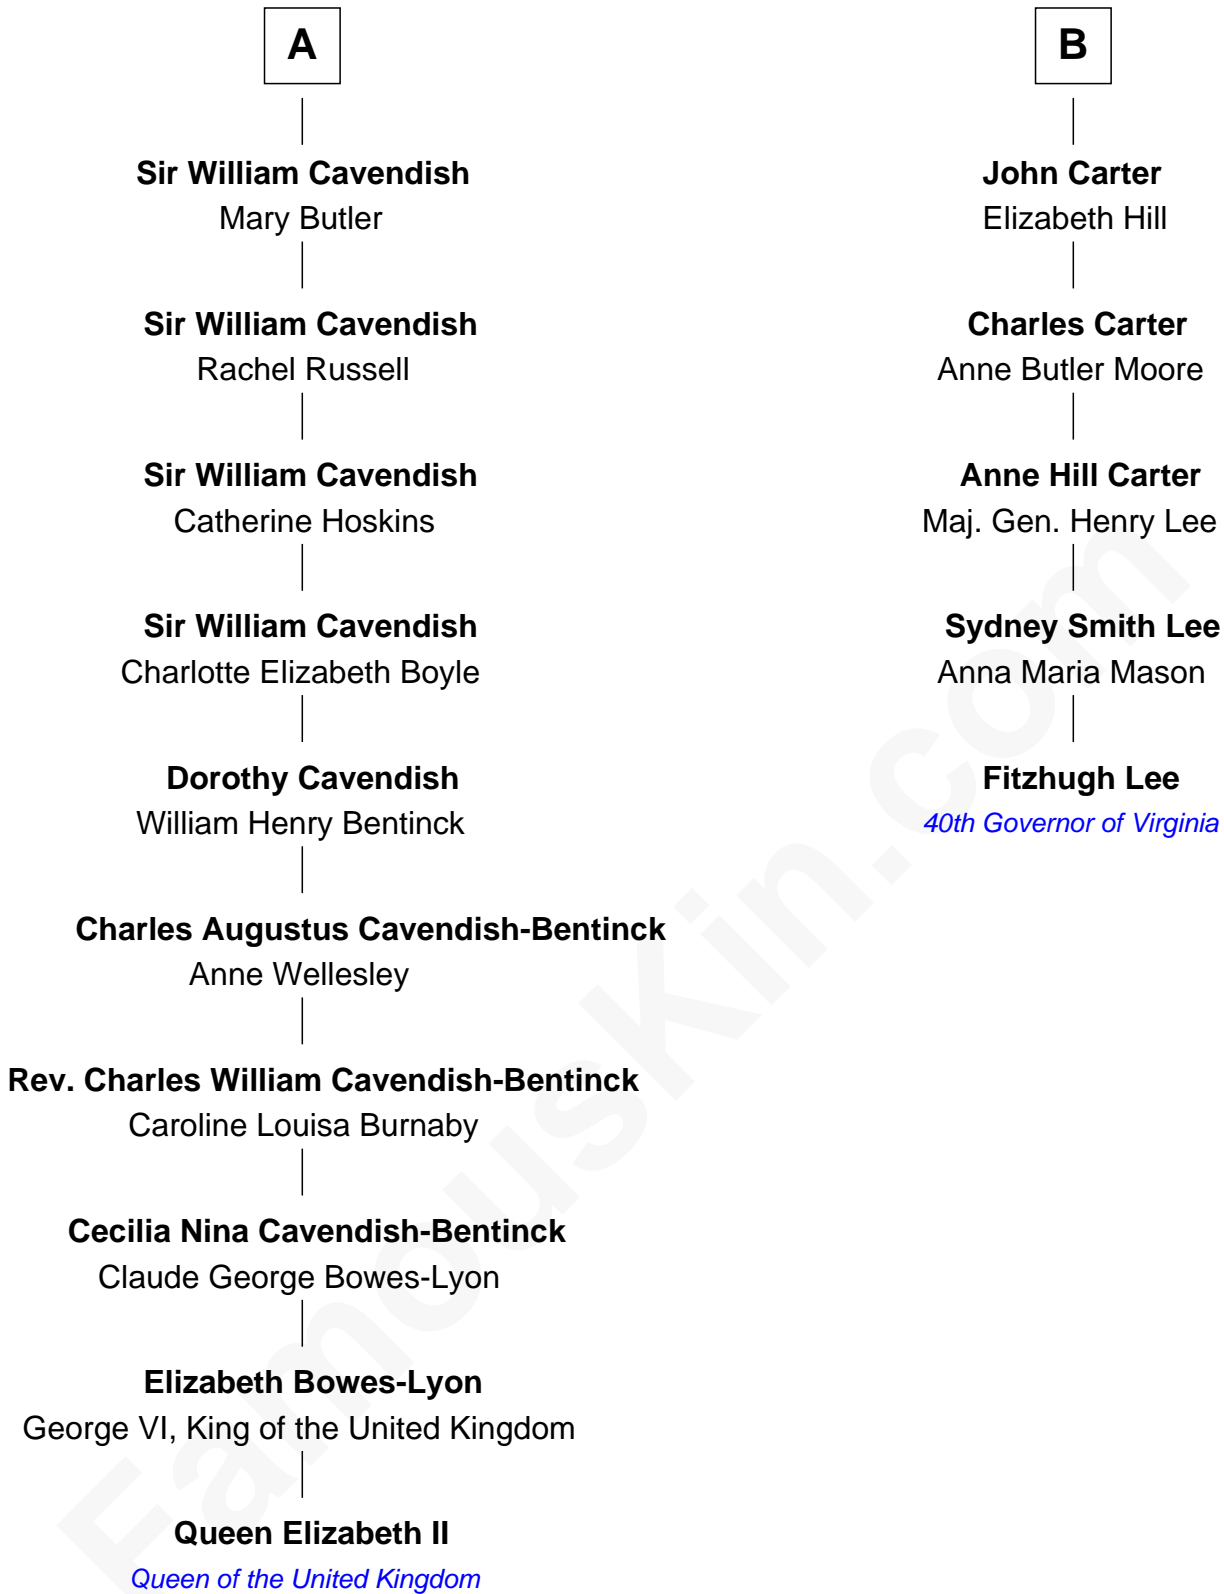

# FamousKin.com Relationship Chart of

**Queen Elizabeth II**

*Queen of the United Kingdom*

11th cousin 5 times removed of

**Fitzhugh Lee**

*40th Governor of Virginia*

**John Andrews**  
Elizabeth Stratton

Elizabeth II photo by [Eric Draper](#)