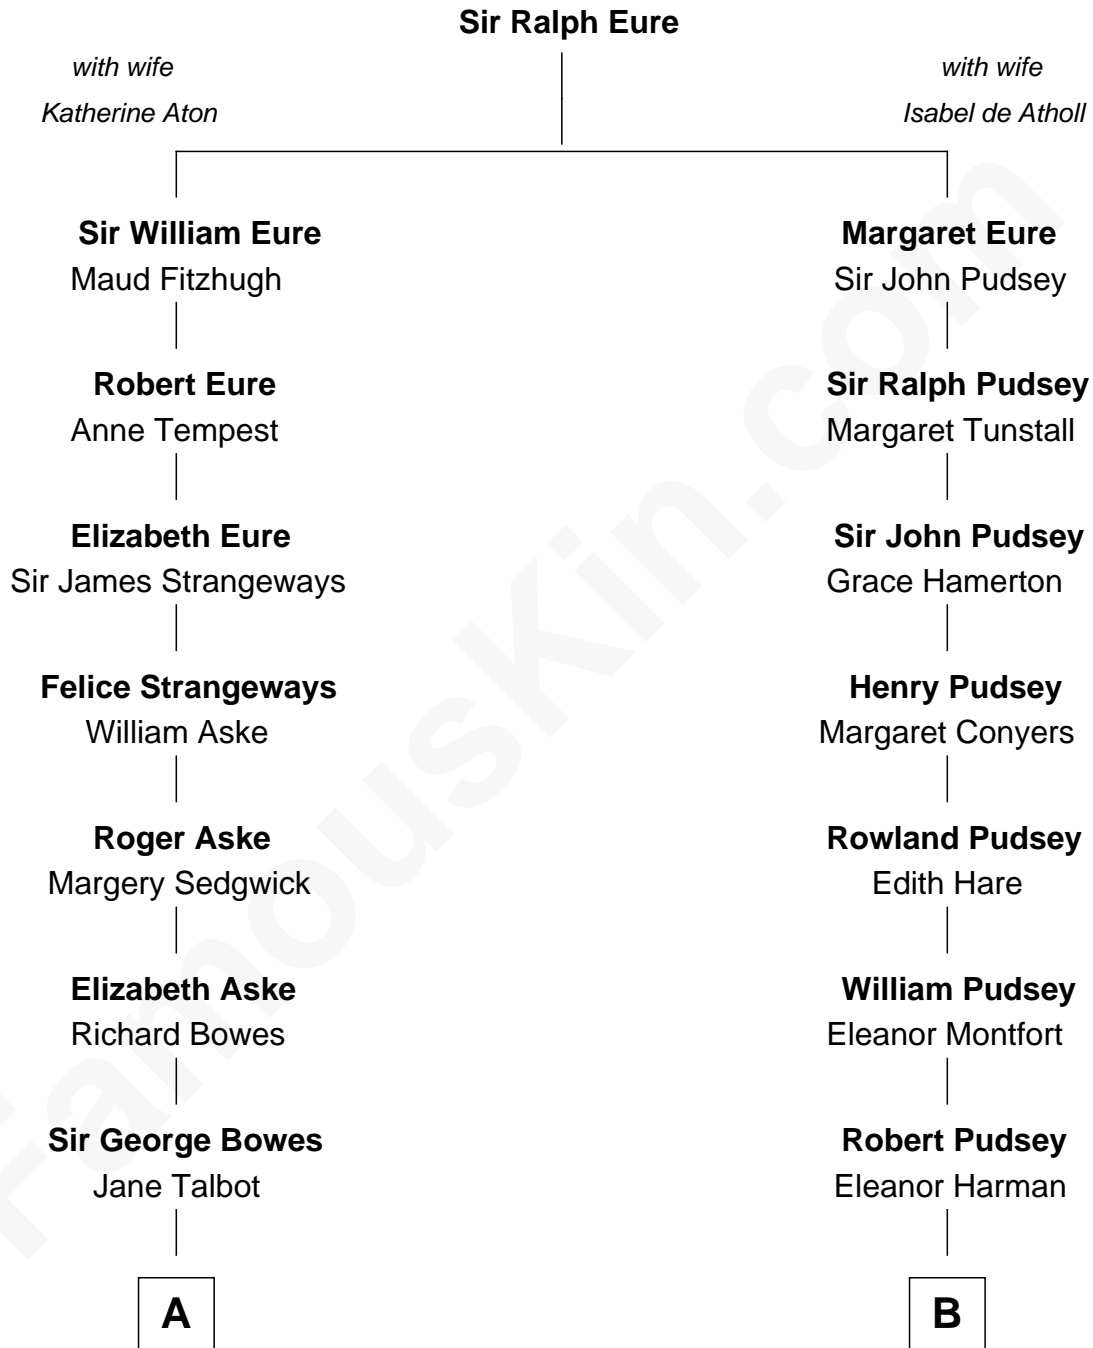

FamousKin.com

Relationship Chart of

Queen Elizabeth II

Queen of the United Kingdom

16th cousin 1 time removed of

Fitzhugh Lee

40th Governor of Virginia

Elizabeth II photo by [Eric Draper](#)