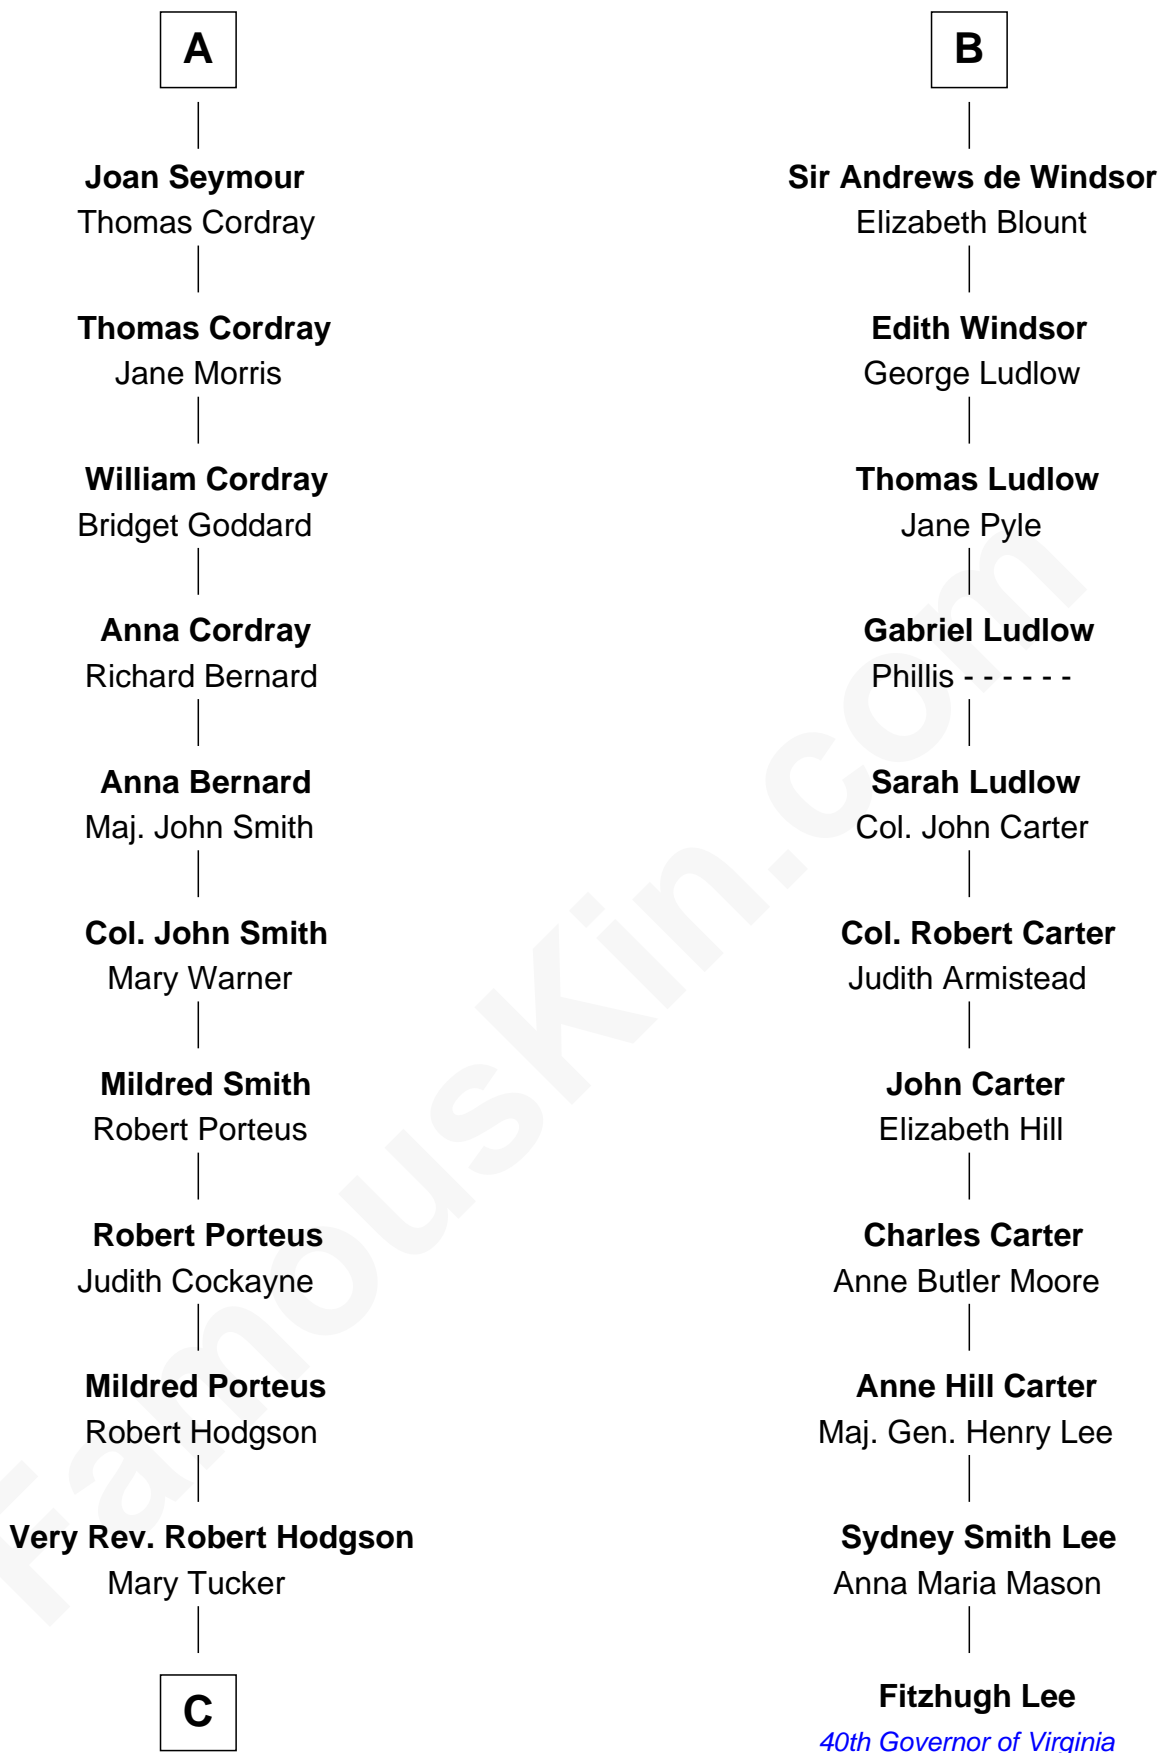

FamousKin.com Relationship Chart of

Queen Elizabeth II

Queen of the United Kingdom

17th cousin 4 times removed of

Fitzhugh Lee

40th Governor of Virginia

Sir Hugh de Courtenay

Eleanor le Despencer

C

Henrietta Mildred Hodgson

Oswald Smith

Frances Dora Smith

Claude Bowes-Lyon

Claude George Bowes-Lyon

Cecilia Nina Cavendish-Bentinck

Elizabeth Bowes-Lyon

George VI, King of the United Kingdom

Queen Elizabeth II

Queen of the United Kingdom

FamousKin.com