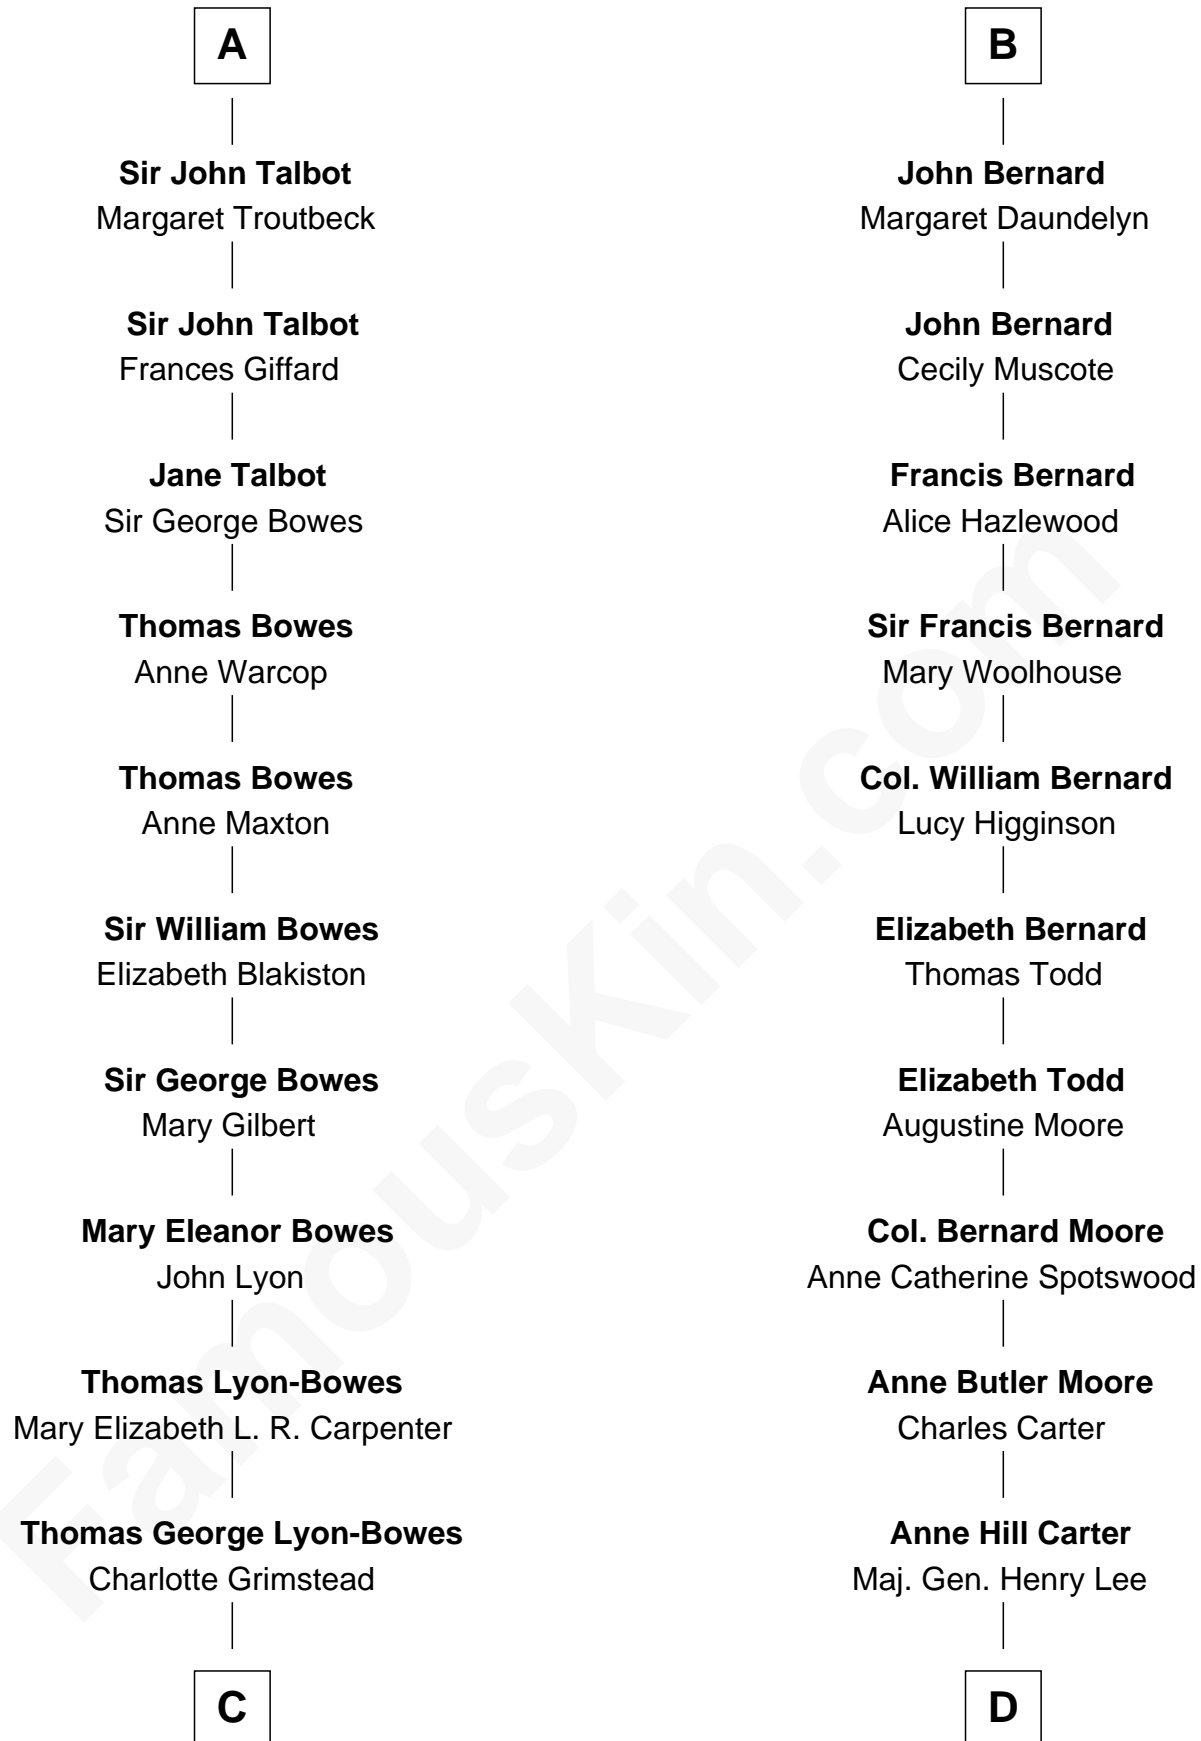

FamousKin.com Relationship Chart of

Queen Elizabeth II

Queen of the United Kingdom

18th cousin 2 times removed of

Fitzhugh Lee

40th Governor of Virginia

Sir Robert de Ros

Isabel de Aubeney

C

Claude Bowes-Lyon
Frances Dora Smith

Claude George Bowes-Lyon
Cecilia Nina Cavendish-Bentinck

Elizabeth Bowes-Lyon
George VI, King of the United Kingdom

Queen Elizabeth II
Queen of the United Kingdom

D

Sydney Smith Lee
Anna Maria Mason