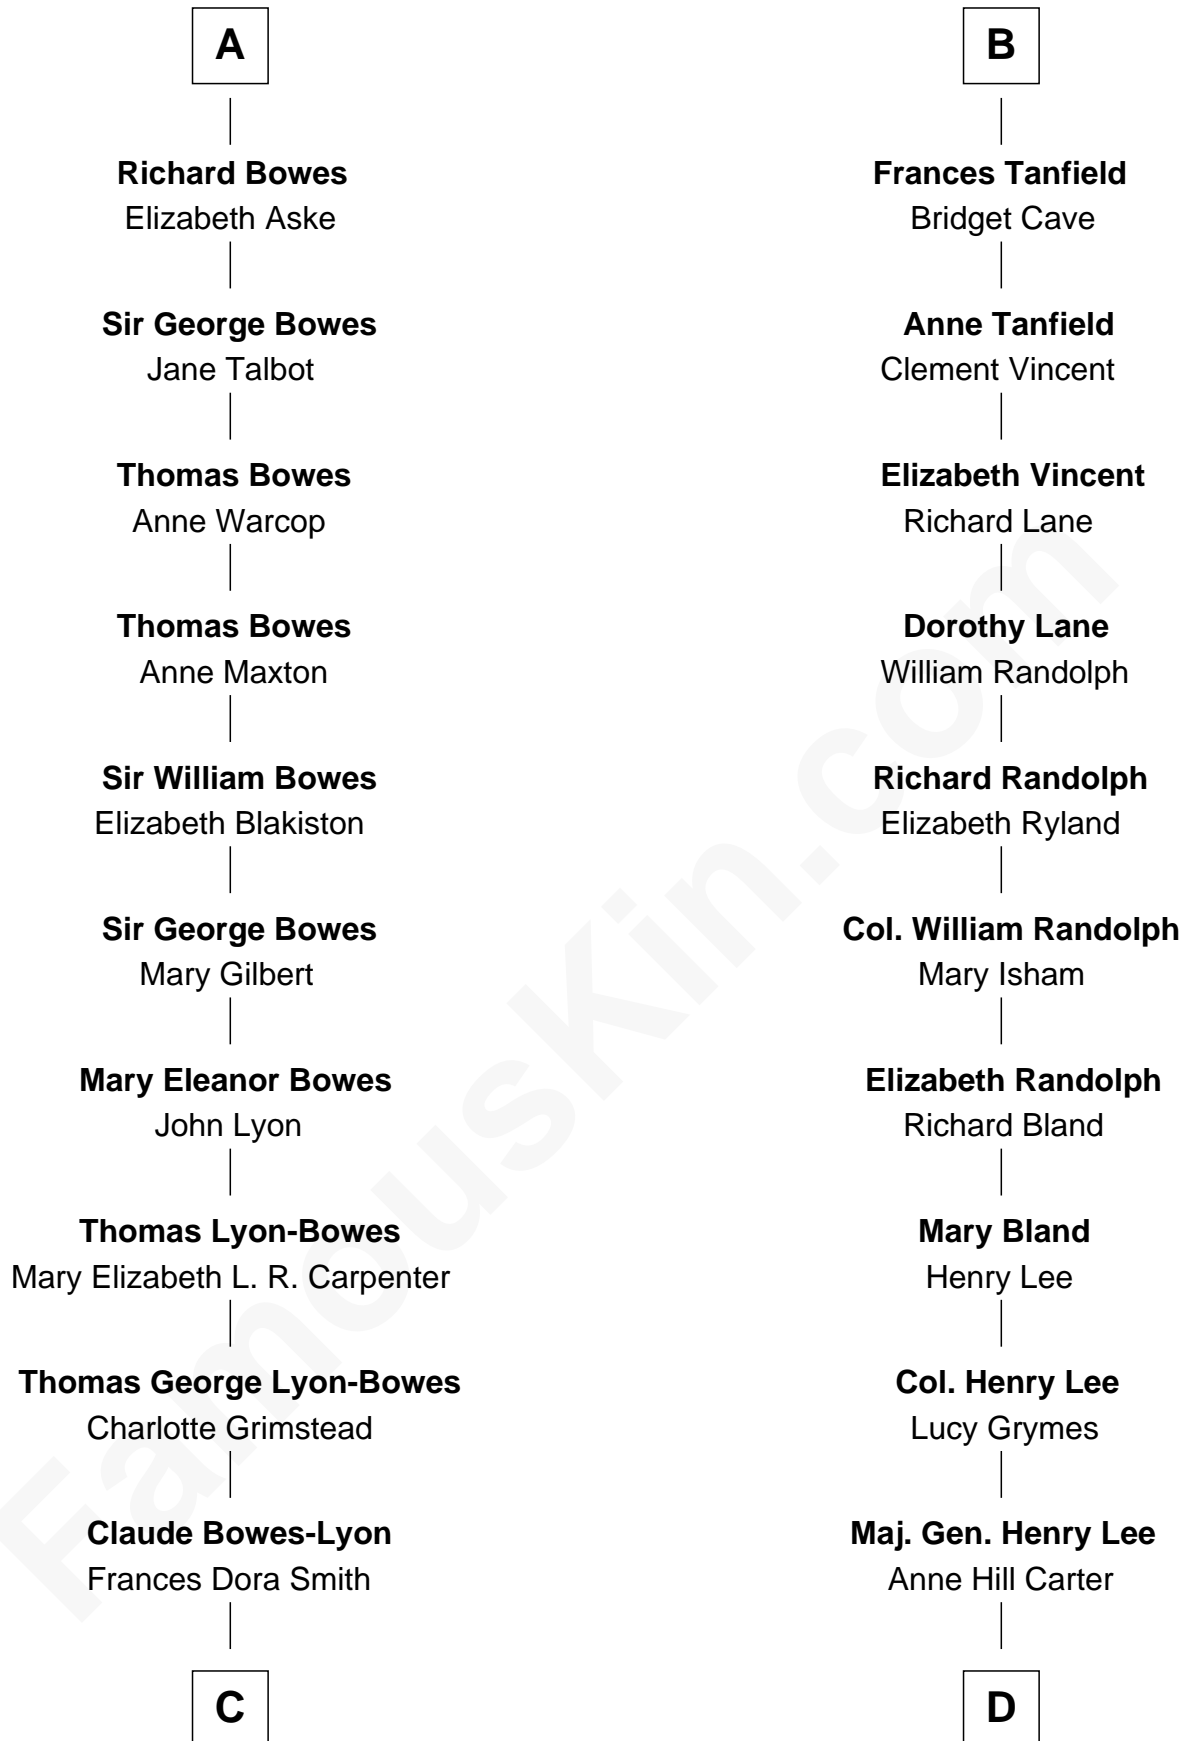

FamousKin.com Relationship Chart of

Queen Elizabeth II

Queen of the United Kingdom

18th cousin 1 time removed of

Fitzhugh Lee

40th Governor of Virginia

Sir Edmund Mortimer

Margaret de Fiennes

C

Claude George Bowes-Lyon
Cecilia Nina Cavendish-Bentinck

Elizabeth Bowes-Lyon
George VI, King of the United Kingdom

Queen Elizabeth II
Queen of the United Kingdom

D

Sydney Smith Lee
Anna Maria Mason

Fitzhugh Lee
40th Governor of Virginia