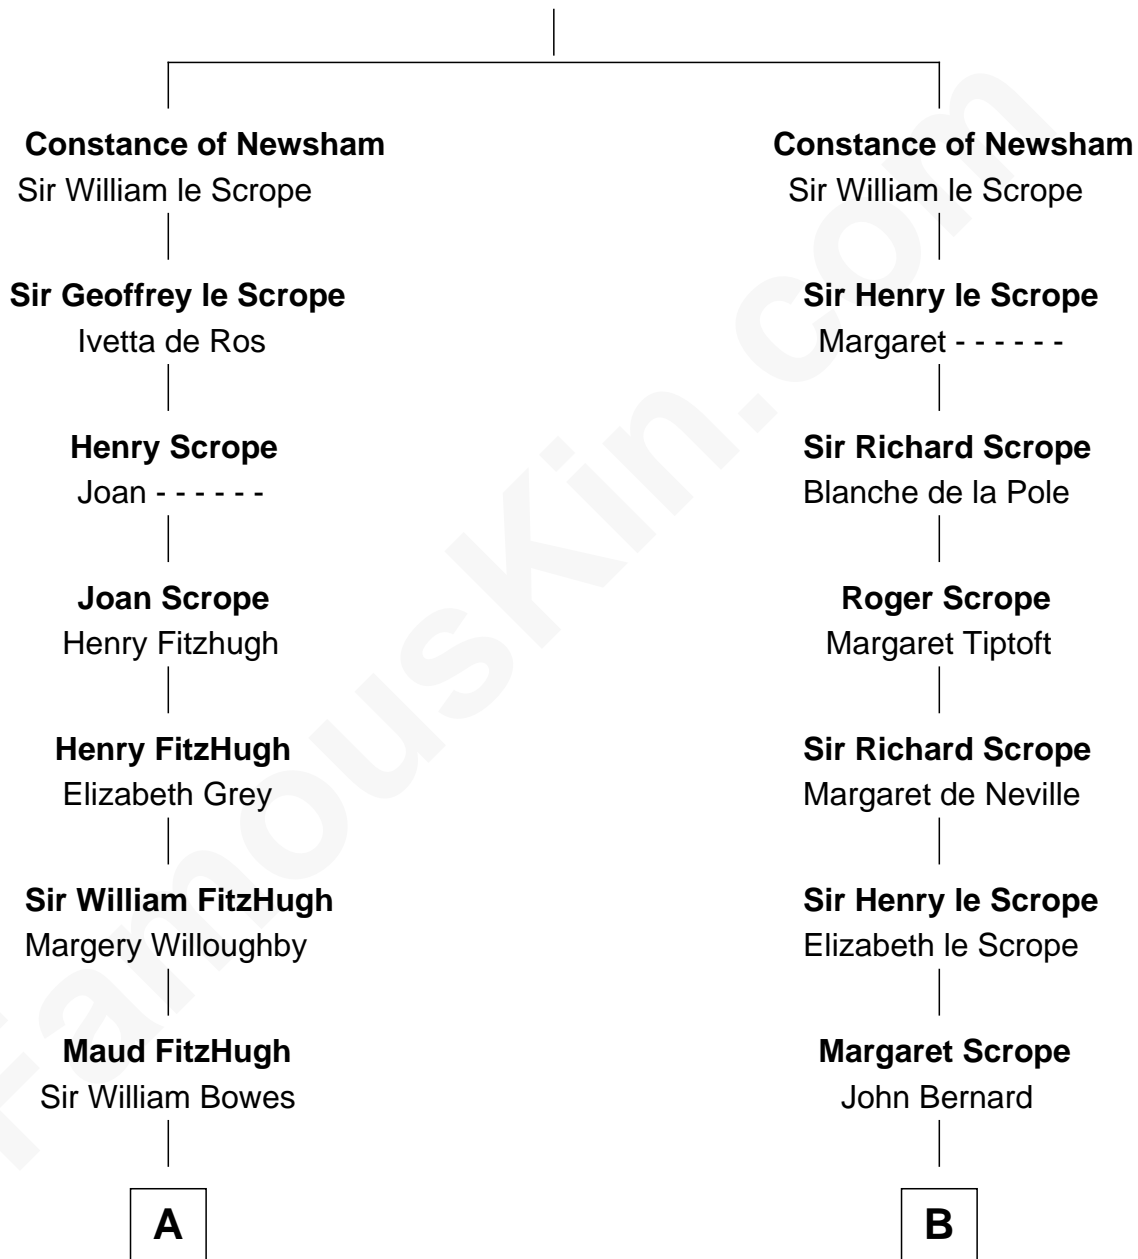

# FamousKin.com Relationship Chart of

**Queen Elizabeth II**

*Queen of the United Kingdom*

18th cousin 2 times removed of

**Fitzhugh Lee**

*40th Governor of Virginia*

**Thomas of Newsham**

**C**

**Claude Bowes-Lyon**  
Frances Dora Smith

**Claude George Bowes-Lyon**  
Cecilia Nina Cavendish-Bentinck

**Elizabeth Bowes-Lyon**  
George VI, King of the United Kingdom

**Queen Elizabeth II**  
*Queen of the United Kingdom*

**D**

**Sydney Smith Lee**  
Anna Maria Mason

**Fitzhugh Lee**  
*40th Governor of Virginia*

FamousKin.com