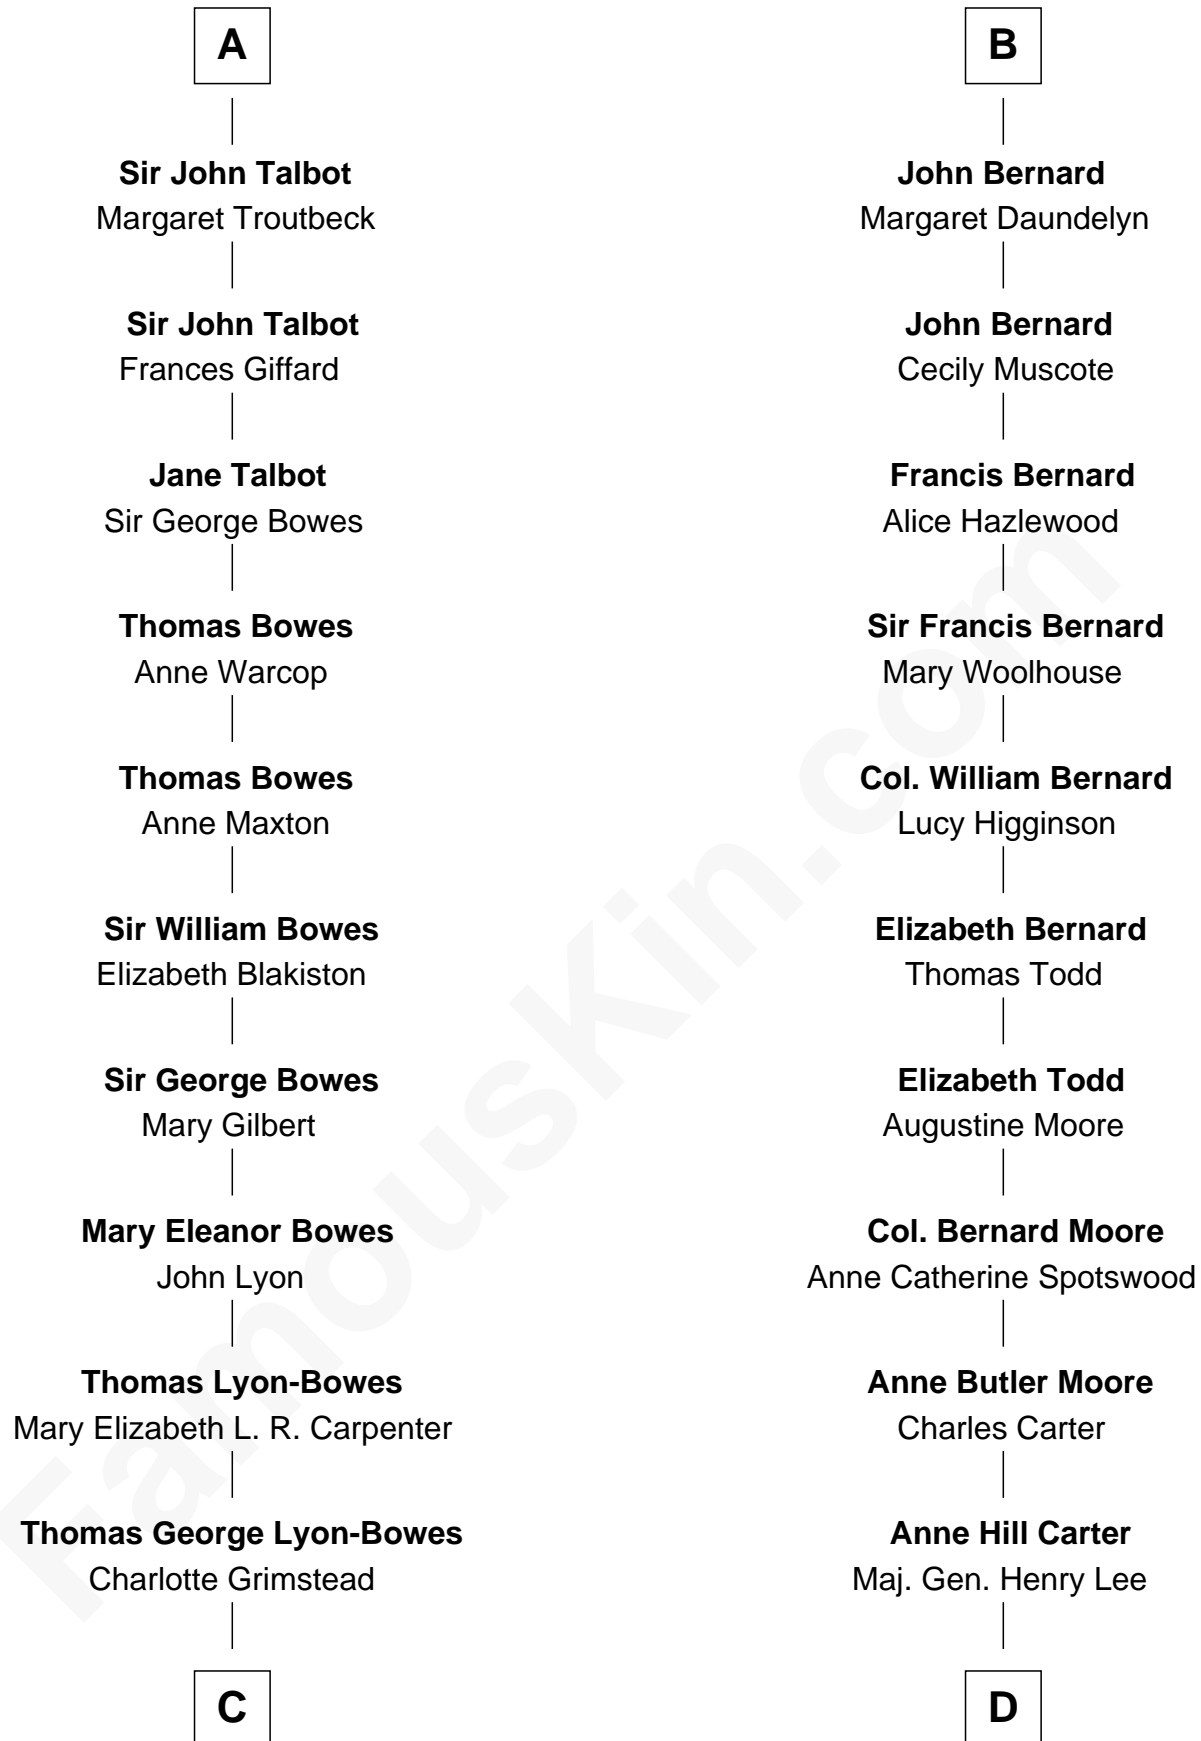

FamousKin.com Relationship Chart of

Queen Elizabeth II

Queen of the United Kingdom

18th cousin 2 times removed of

Fitzhugh Lee

40th Governor of Virginia

John de Vaux

C

Claude Bowes-Lyon
Frances Dora Smith

Claude George Bowes-Lyon
Cecilia Nina Cavendish-Bentinck

Elizabeth Bowes-Lyon
George VI, King of the United Kingdom

Queen Elizabeth II
Queen of the United Kingdom

D

Sydney Smith Lee
Anna Maria Mason