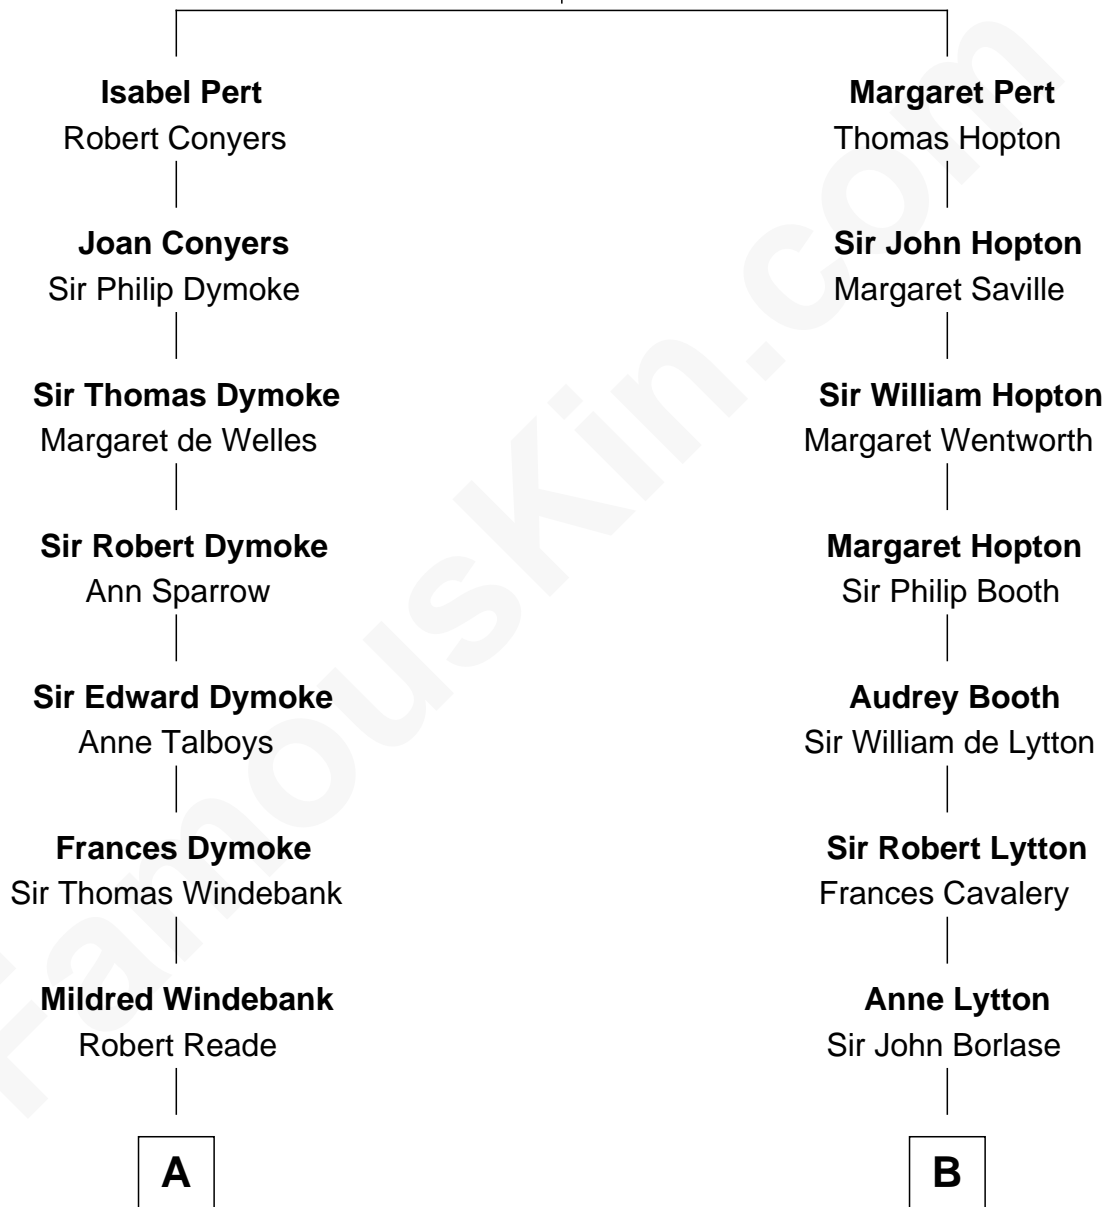

FamousKin.com

Relationship Chart of

Queen Elizabeth II

Queen of the United Kingdom

16th cousin 2 times removed of

Fitzhugh Lee

40th Governor of Virginia

William Pert
Joan le Scrope

C

Elizabeth Bowes-Lyon

George VI, King of the United Kingdom

Queen Elizabeth II

Queen of the United Kingdom

FamousKin.com

Elizabeth II photo by [Eric Draper](#)