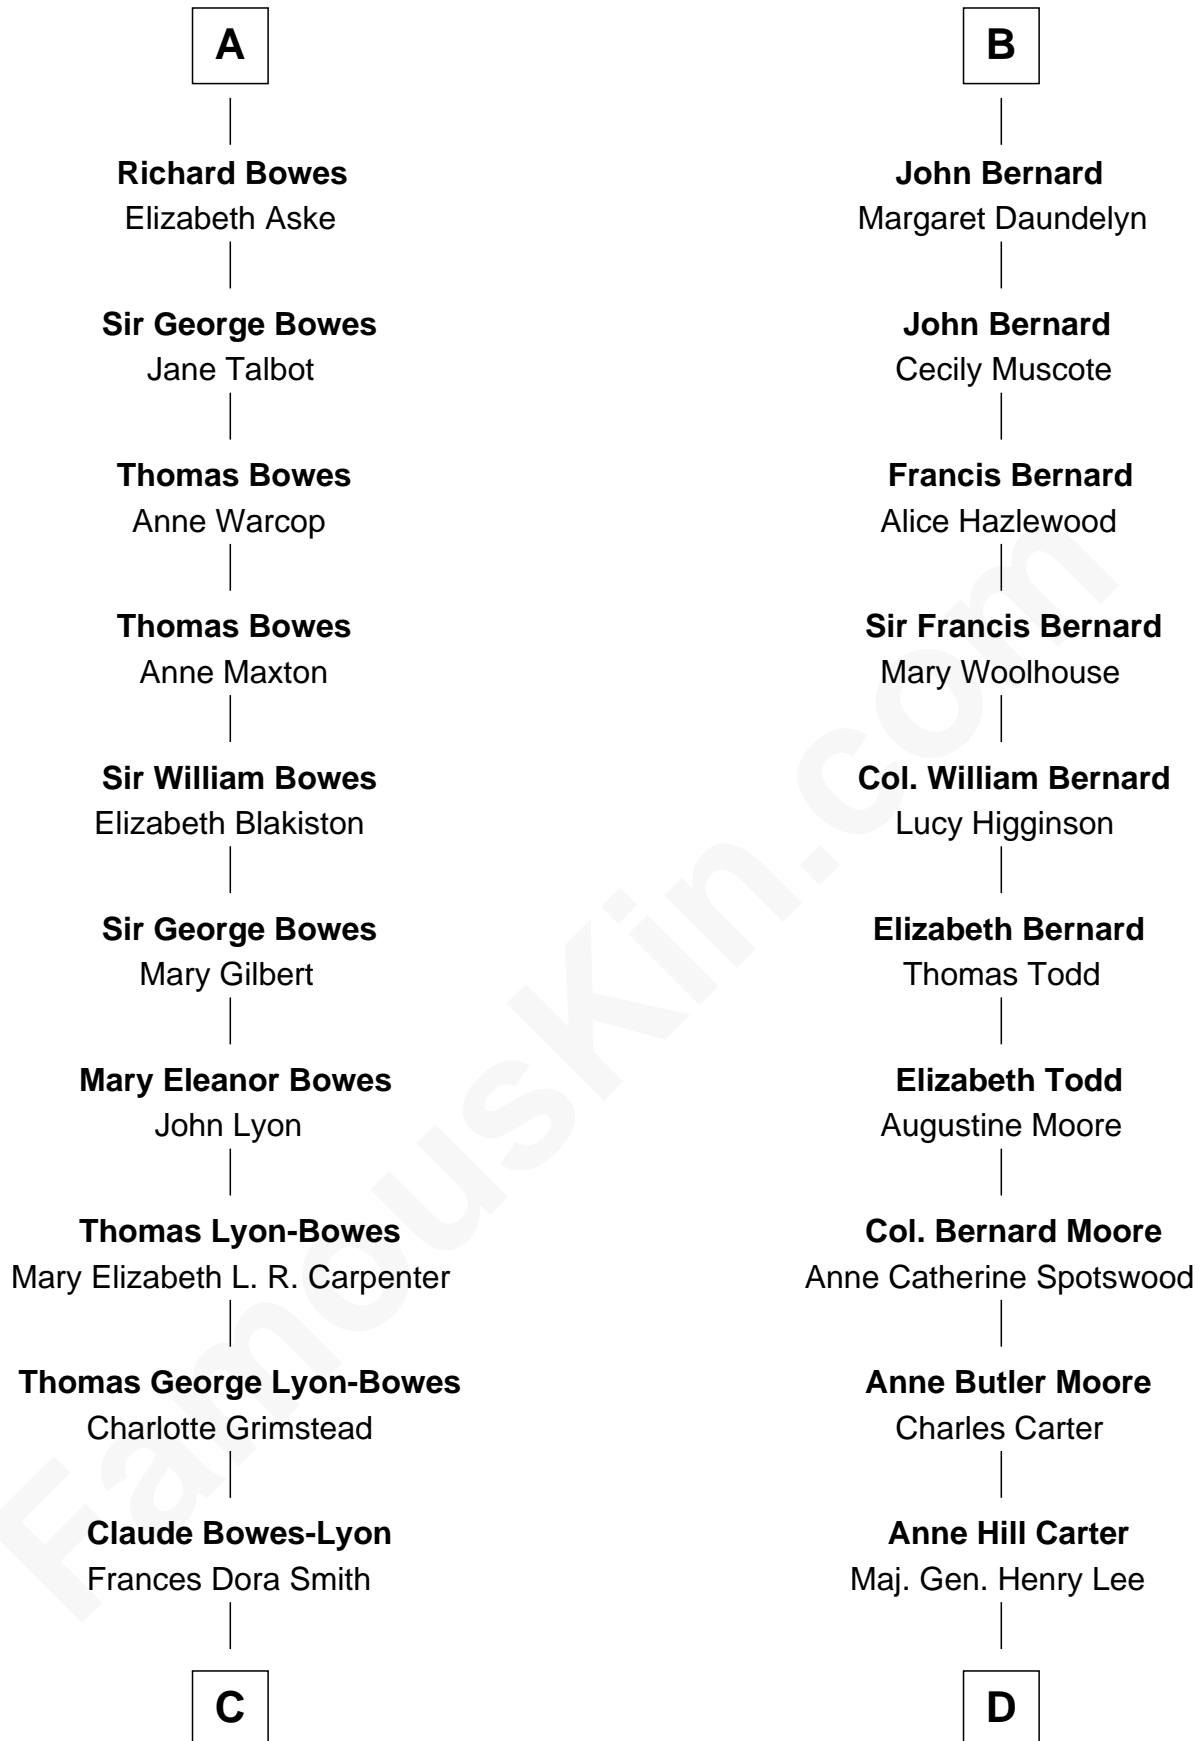

FamousKin.com

Relationship Chart of

Queen Elizabeth II

Queen of the United Kingdom

18th cousin 1 time removed of

Fitzhugh Lee

40th Governor of Virginia

Ralph VII de Toeni

Mary - - - - -

C

Claude George Bowes-Lyon
Cecilia Nina Cavendish-Bentinck

Elizabeth Bowes-Lyon
George VI, King of the United Kingdom

Queen Elizabeth II
Queen of the United Kingdom

D

Sydney Smith Lee
Anna Maria Mason