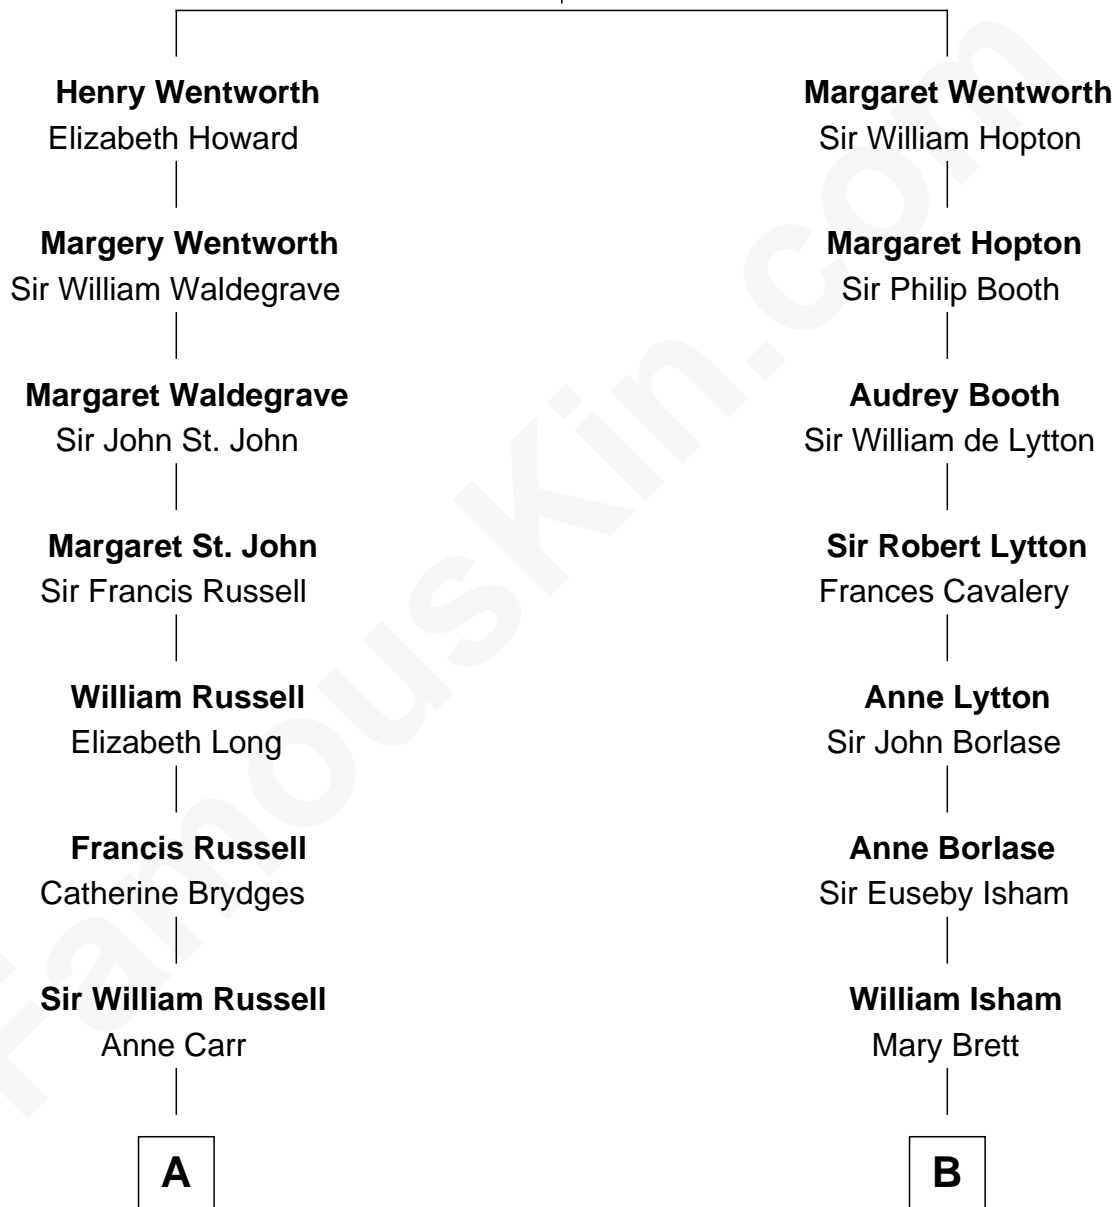

# FamousKin.com Relationship Chart of

**Queen Elizabeth II**

*Queen of the United Kingdom*

14th cousin 2 times removed of

**Fitzhugh Lee**

*40th Governor of Virginia*

**Sir Roger Wentworth**

Margery Despencer

**A**

**William Russell**  
Rachel Wriothesley

**Rachel Russell**  
Sir William Cavendish

**Sir William Cavendish**  
Catherine Hoskins

**Sir William Cavendish**  
Charlotte Elizabeth Boyle

**Dorothy Cavendish**  
William Henry Bentinck

**Charles Augustus Cavendish-Bentinck**  
Anne Wellesley

**Rev. Charles William Cavendish-Bentinck**  
Caroline Louisa Burnaby

**Cecilia Nina Cavendish-Bentinck**  
Claude George Bowes-Lyon

**Elizabeth Bowes-Lyon**  
George VI, King of the United Kingdom