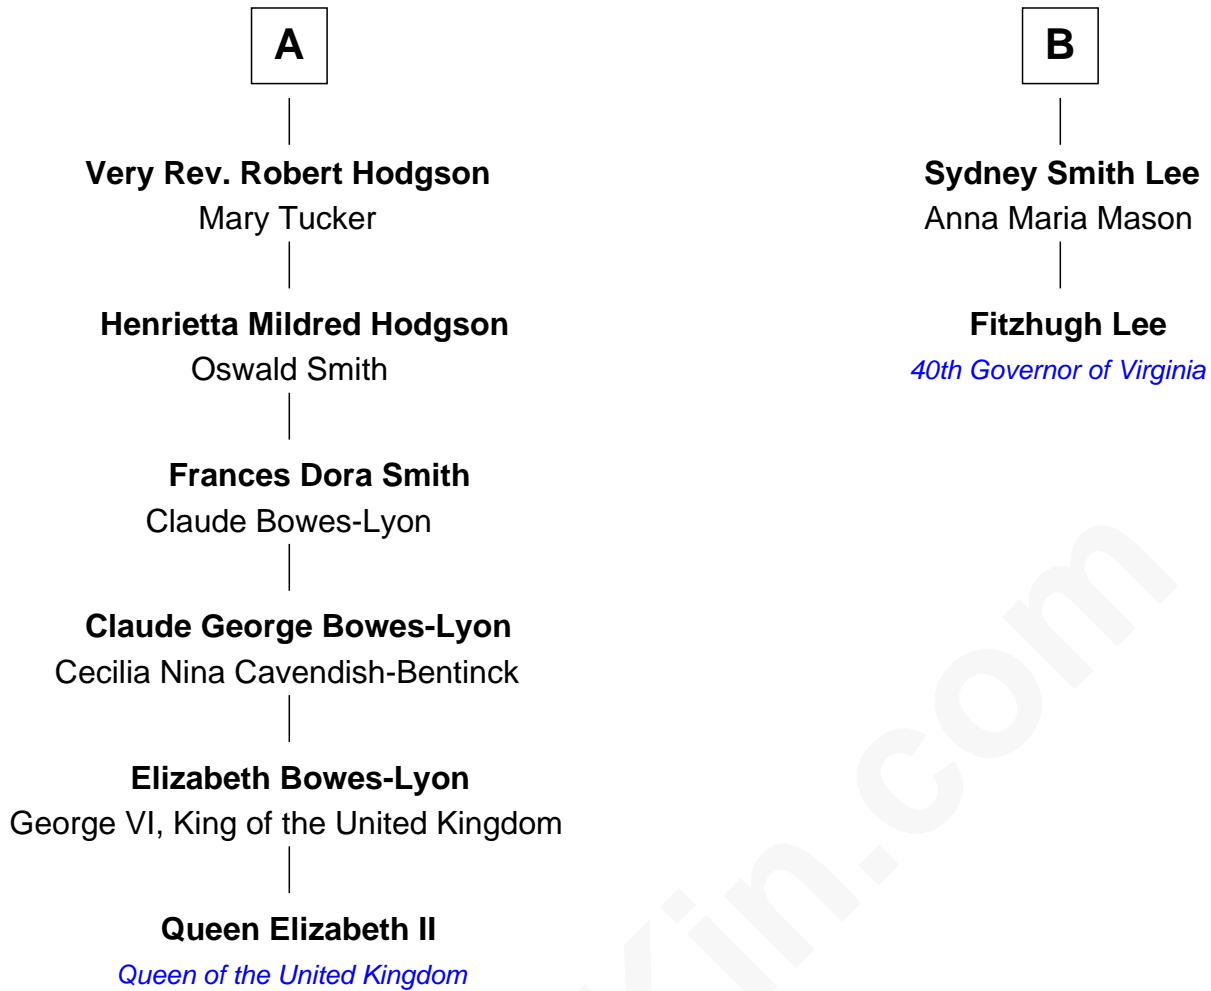

# FamousKin.com Relationship Chart of

**Queen Elizabeth II**

*Queen of the United Kingdom*

8th cousin 4 times removed of

**Fitzhugh Lee**

*40th Governor of Virginia*

**Anthony Woolhouse**

Millicent Strelley

Sir Francis Bernard

**Col. William Bernard**

Lucy Higginson

**Elizabeth Bernard**

Thomas Todd

**Elizabeth Todd**

Augustine Moore

**Col. Bernard Moore**

Anne Catherine Spotswood

**Anne Butler Moore**

Charles Carter

**Anne Hill Carter**

Maj. Gen. Henry Lee

**B**

Elizabeth II photo by [Eric Draper](#)