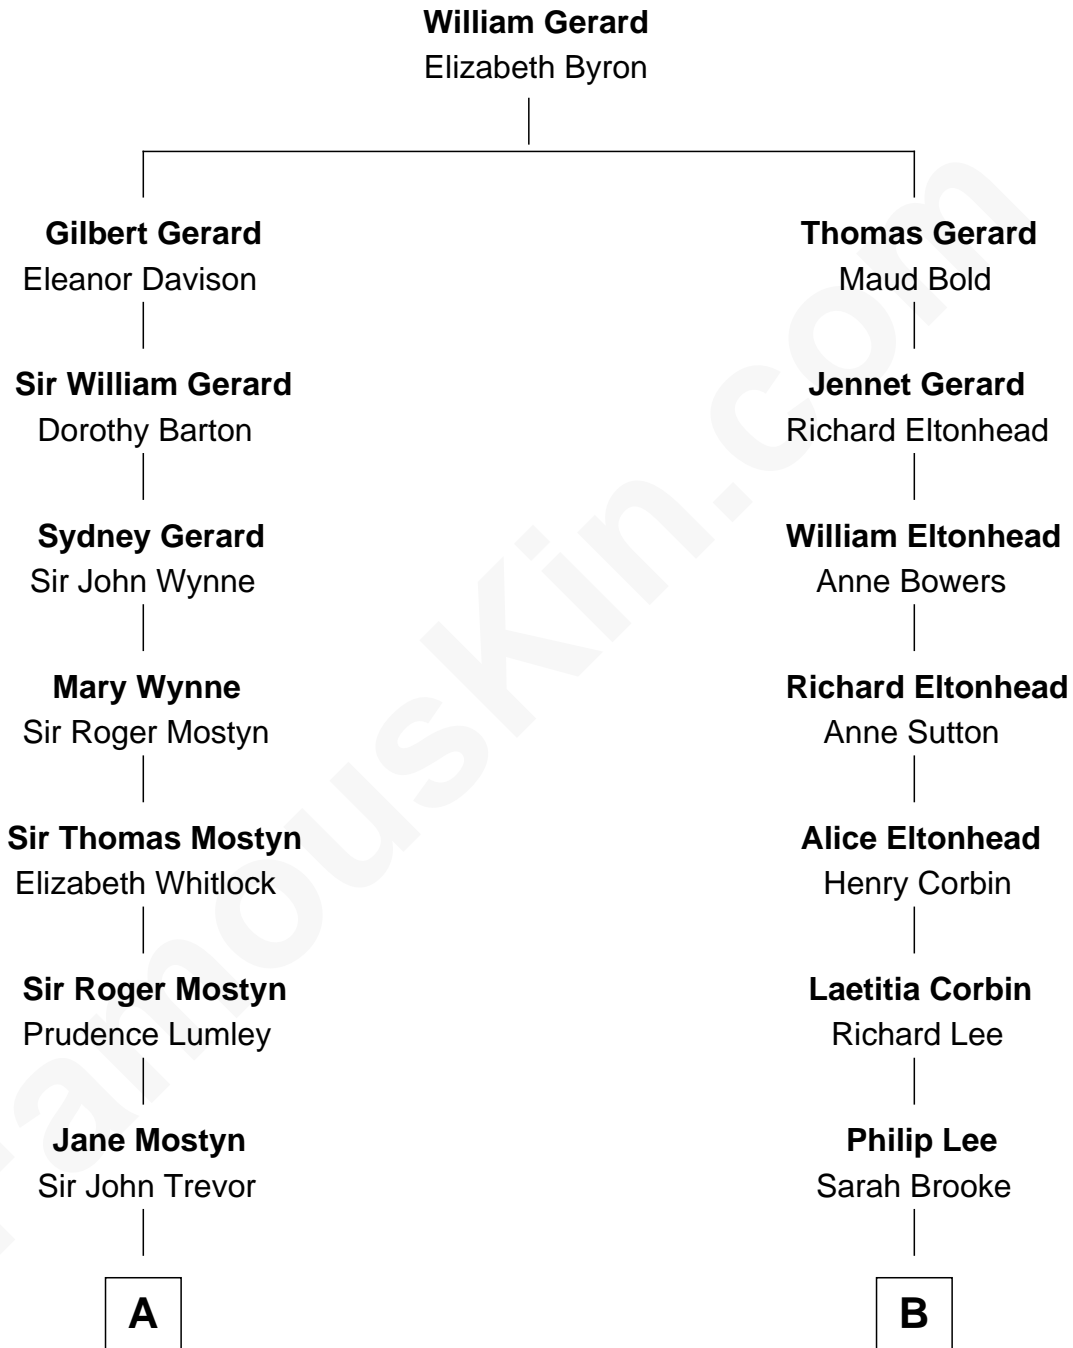

FamousKin.com

Relationship Chart of

Queen Elizabeth II

Queen of the United Kingdom

8th cousin 7 times removed of

Thomas Sim Lee

2nd and 7th Governor of Maryland

A

Anne Trevor
Michael Hill

Arthur Hill-Trevor
Anne Stafford

Anne Hill-Trevor
Garret Wellesley

Sir Richard Colley Wellesley
Hyacinthe Gabrielle Fagan

Anne Wellesley
Charles Augustus Cavendish-Bentinck

Rev. Charles William Cavendish-Bentinck
Caroline Louisa Burnaby

Cecilia Nina Cavendish-Bentinck
Claude George Bowes-Lyon

Elizabeth Bowes-Lyon
George VI, King of the United Kingdom

Queen Elizabeth II
Queen of the United Kingdom

B

Thomas Lee
Christiana Sim

Thomas Sim Lee
2nd and 7th Governor of Maryland