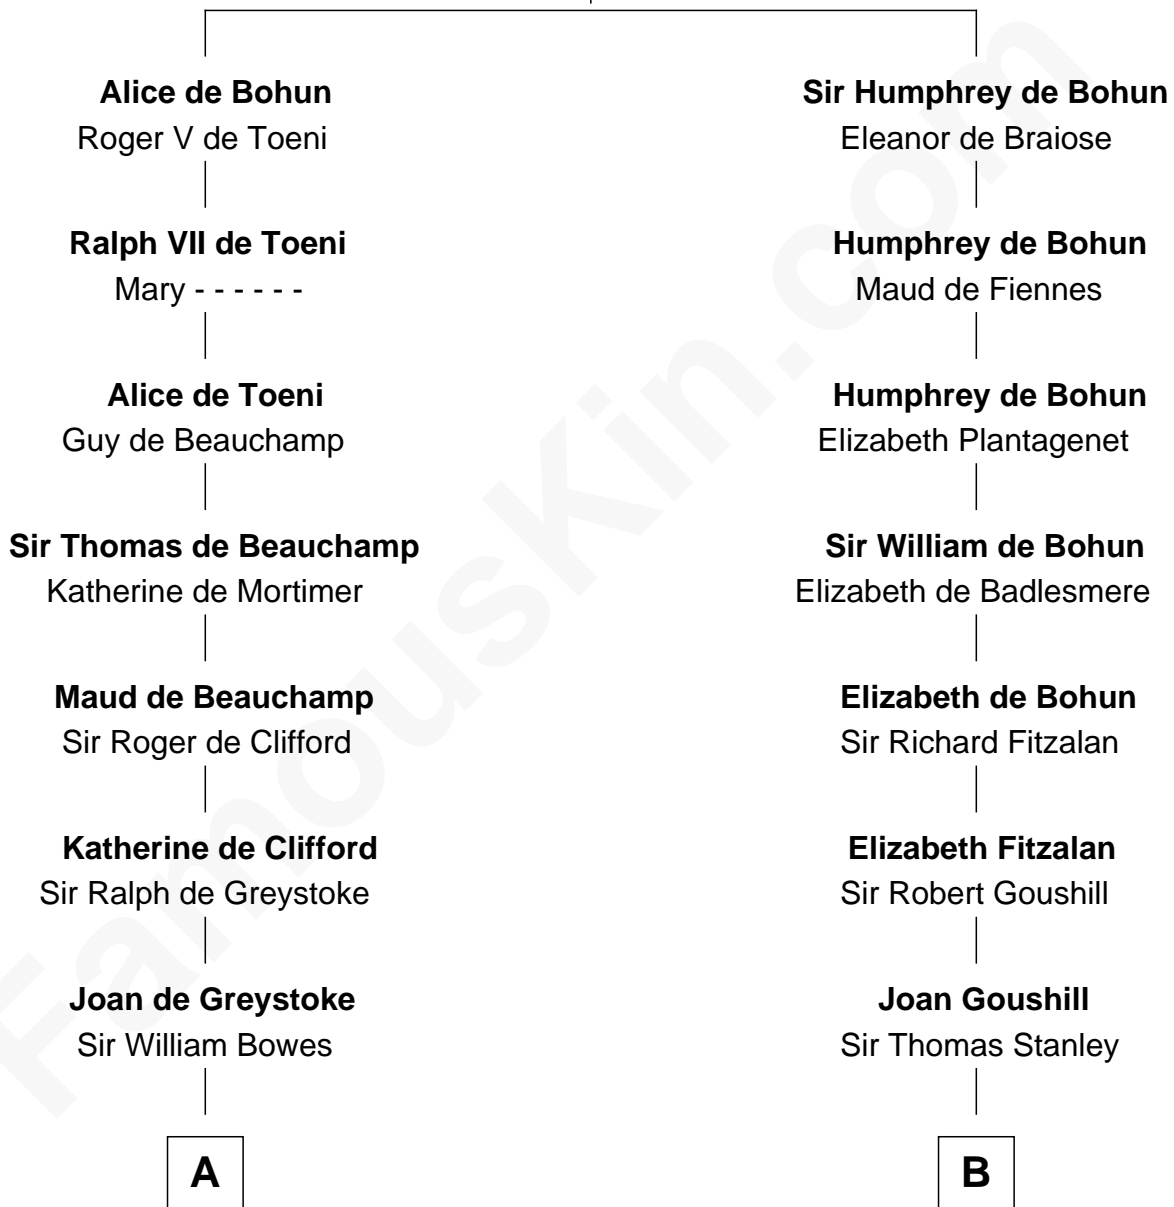

FamousKin.com Relationship Chart of

Queen Elizabeth II

Queen of the United Kingdom

18th cousin 3 times removed of

Edward Lloyd V

13th Governor of Maryland

Sir Humphrey de Bohun

Maud of Eu

George VI, King of the United Kingdom

Queen Elizabeth II

Queen of the United Kingdom

D

Col. Edward Lloyd

Elizabeth Tayloe

Edward Lloyd V

13th Governor of Maryland