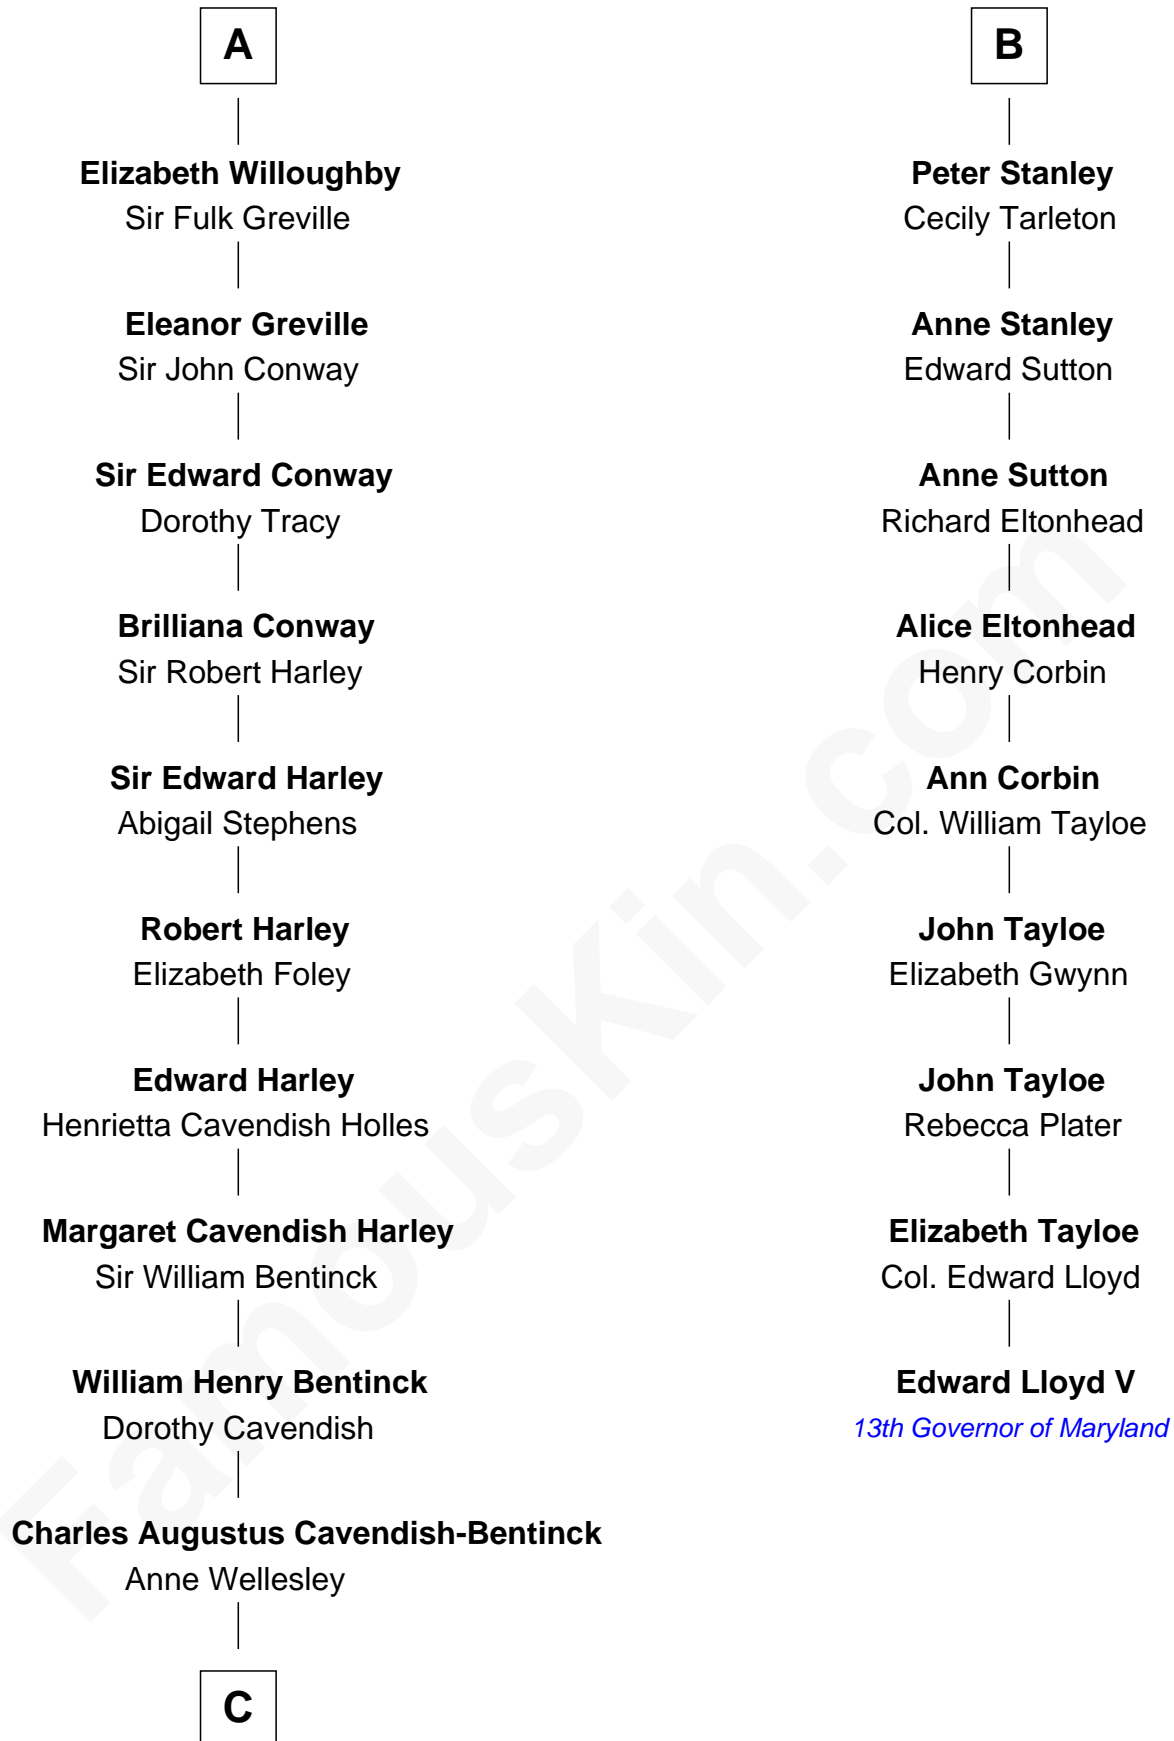

FamousKin.com Relationship Chart of

Queen Elizabeth II

Queen of the United Kingdom

15th cousin 5 times removed of

Edward Lloyd V

13th Governor of Maryland

Katherine de Hastang

Ralph de Stafford

Queen of the United Kingdom

FamousKin.com