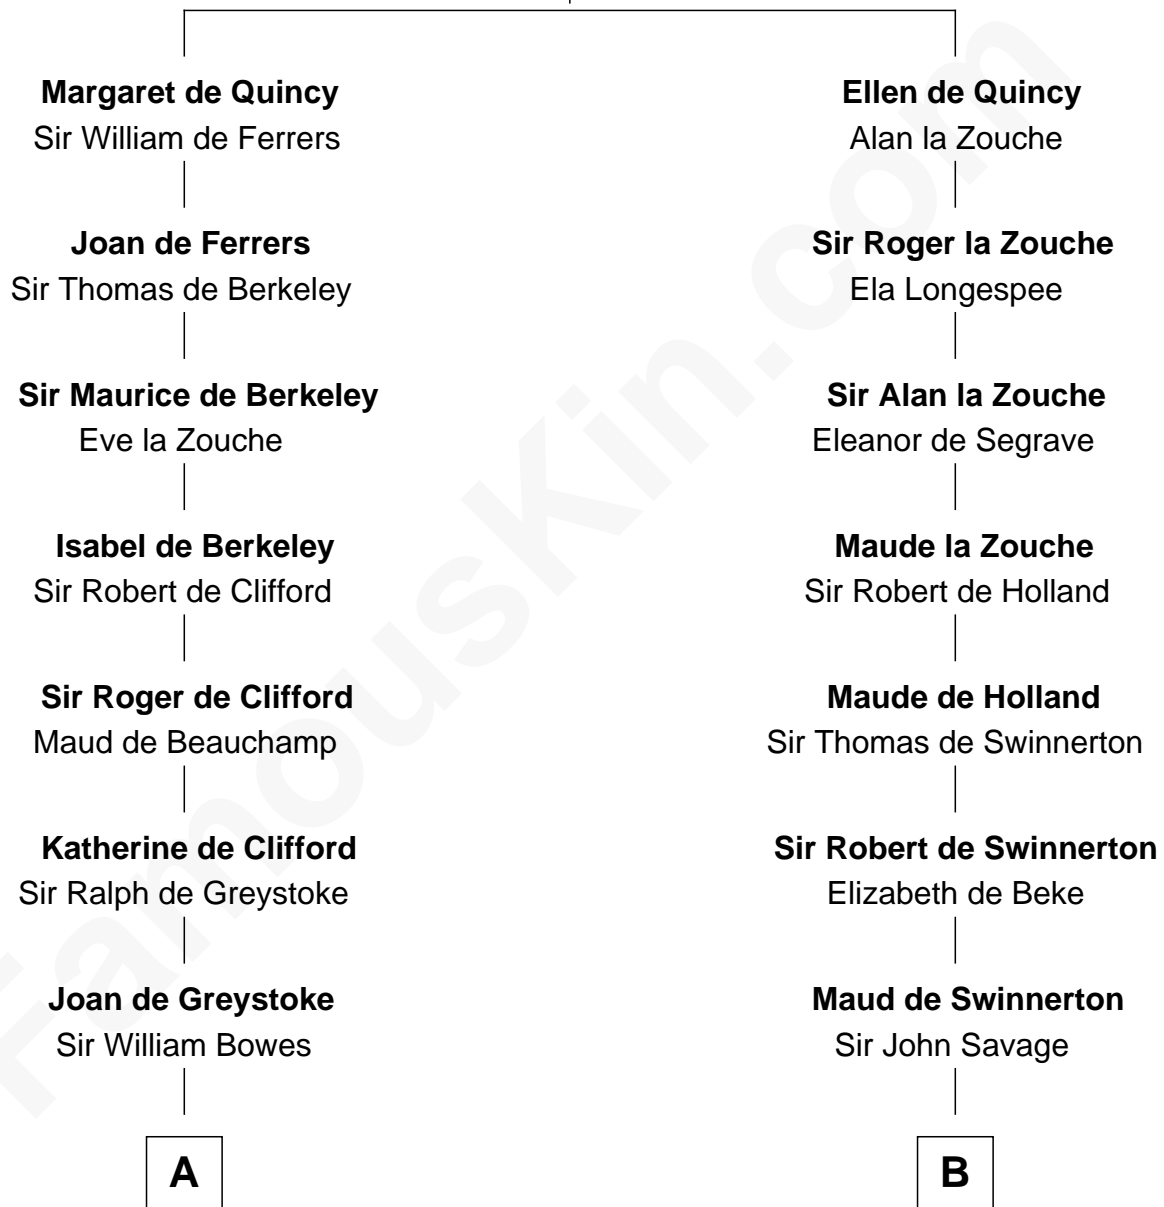

FamousKin.com Relationship Chart of

Queen Elizabeth II

Queen of the United Kingdom

19th cousin 2 times removed of

Edward Lloyd V

13th Governor of Maryland

Sir Roger de Quincy
Helen of Galloway

C

Thomas George Lyon-Bowes

Charlotte Grimstead

Claude Bowes-Lyon

Frances Dora Smith

Claude George Bowes-Lyon

Cecilia Nina Cavendish-Bentinck

Elizabeth Bowes-Lyon

George VI, King of the United Kingdom

Queen Elizabeth II

Queen of the United Kingdom

D

John Tayloe

Rebecca Plater

Elizabeth Tayloe

Col. Edward Lloyd

Edward Lloyd V