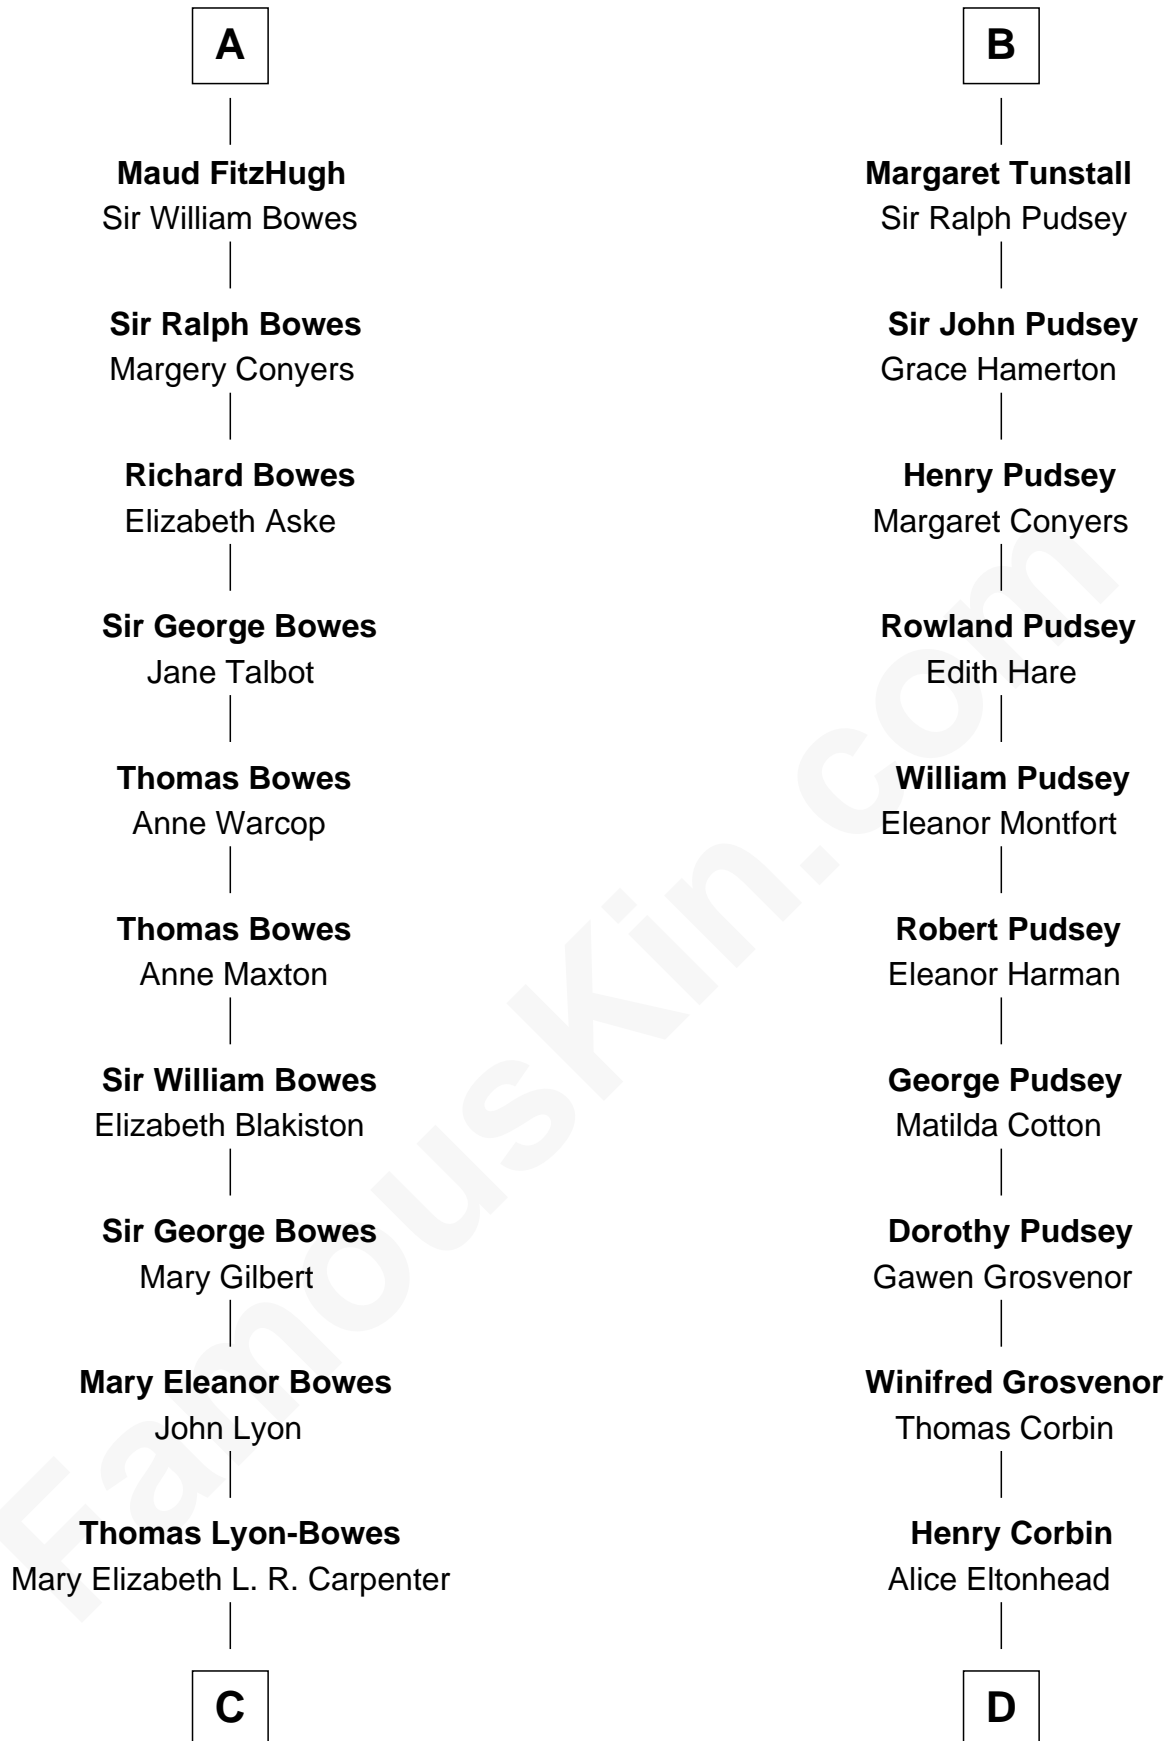

# FamousKin.com Relationship Chart of

**Queen Elizabeth II**

*Queen of the United Kingdom*

21st cousin of

**Edward Lloyd V**

*13th Governor of Maryland*

## Reginald FitzPiers

**C**

**Thomas George Lyon-Bowes**

Charlotte Grimstead

**Claude Bowes-Lyon**

Frances Dora Smith

**Claude George Bowes-Lyon**

Cecilia Nina Cavendish-Bentinck

**Elizabeth Bowes-Lyon**

George VI, King of the United Kingdom

**Queen Elizabeth II**

*Queen of the United Kingdom*

**D**

**Ann Corbin**

Col. William Tayloe

**John Tayloe**