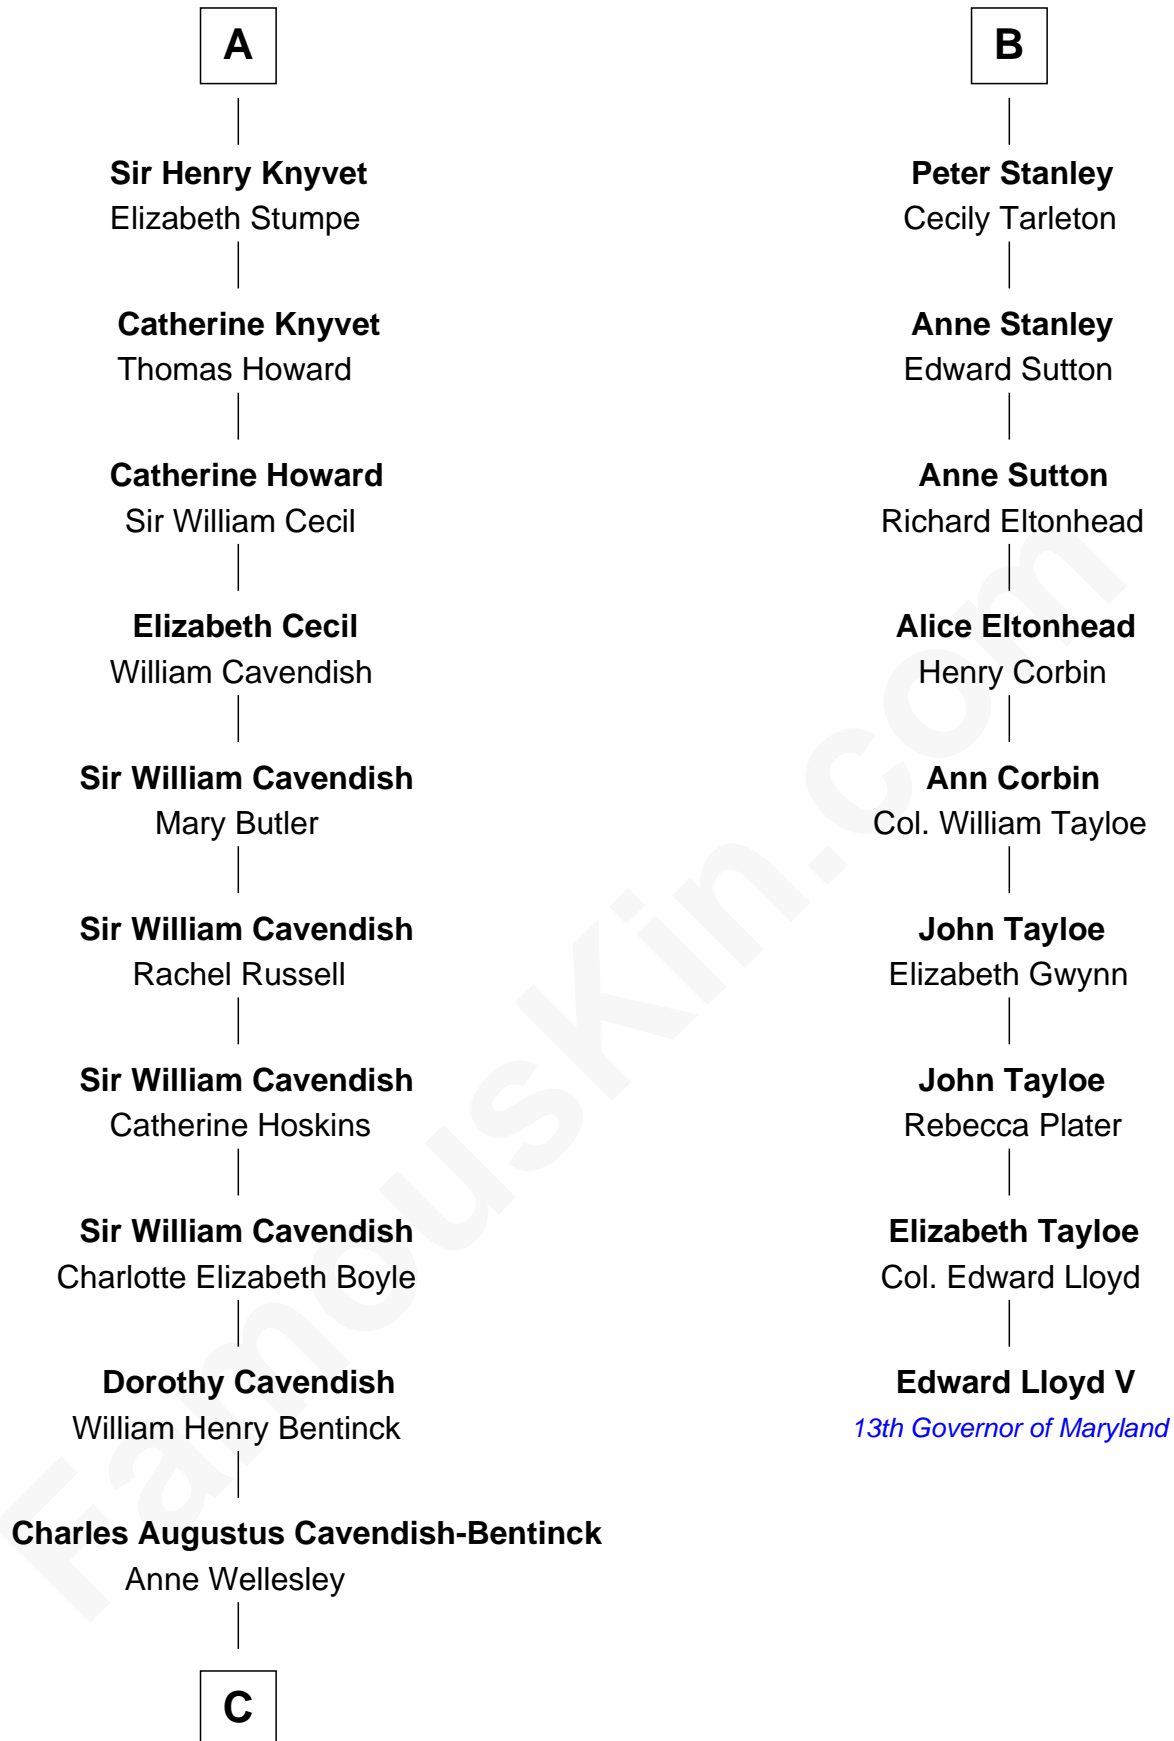

FamousKin.com Relationship Chart of

Queen Elizabeth II

Queen of the United Kingdom

15th cousin 5 times removed of

Edward Lloyd V

13th Governor of Maryland

Sir Robert de Holland

Maude la Zouche

Queen of the United Kingdom

FamousKin.com