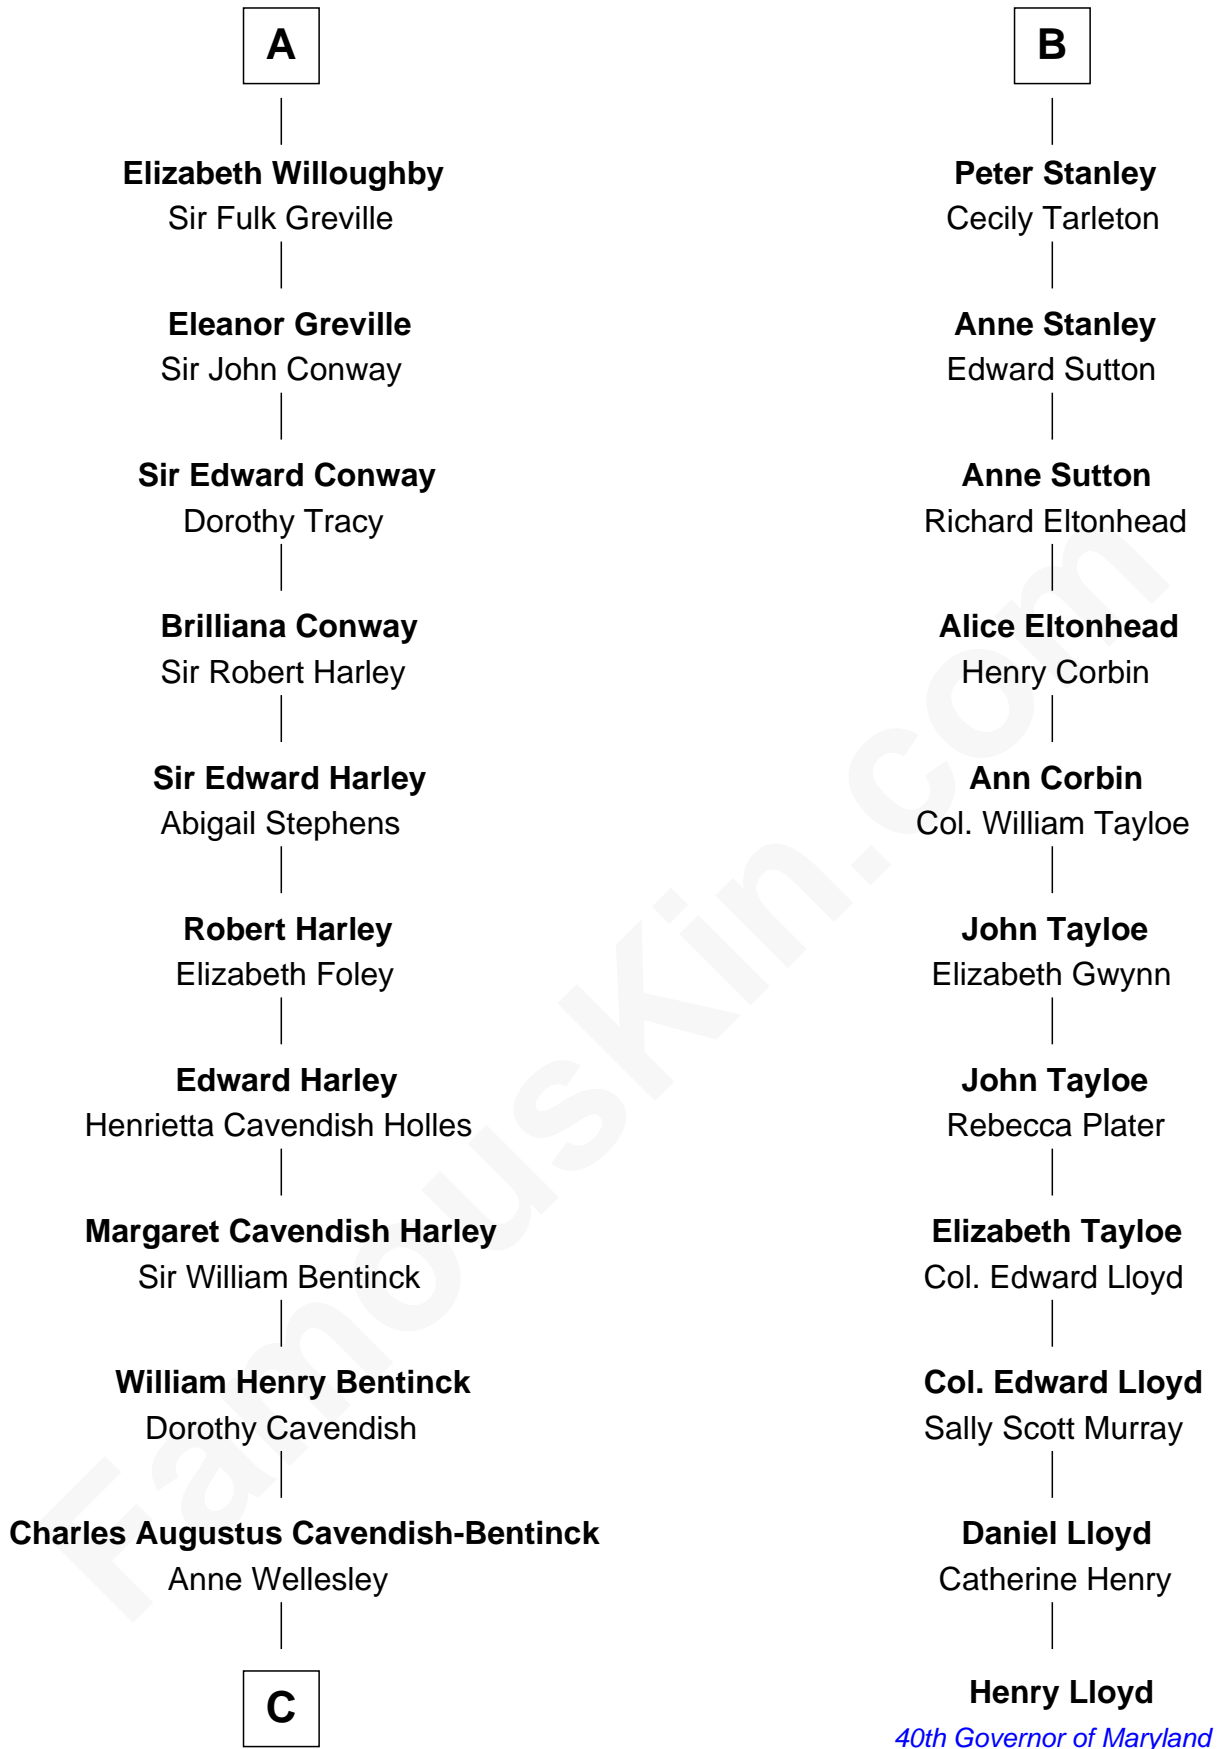

## Relationship Chart of

### Queen Elizabeth II

*Queen of the United Kingdom*

17th cousin 3 times removed of

**Henry Lloyd**

*40th Governor of Maryland*

**Katherine de Hastang**

Ralph de Stafford

**C**

**Rev. Charles William Cavendish-Bentinck**

Caroline Louisa Burnaby

**Cecilia Nina Cavendish-Bentinck**

Claude George Bowes-Lyon

**Elizabeth Bowes-Lyon**

George VI, King of the United Kingdom

**Queen Elizabeth II**