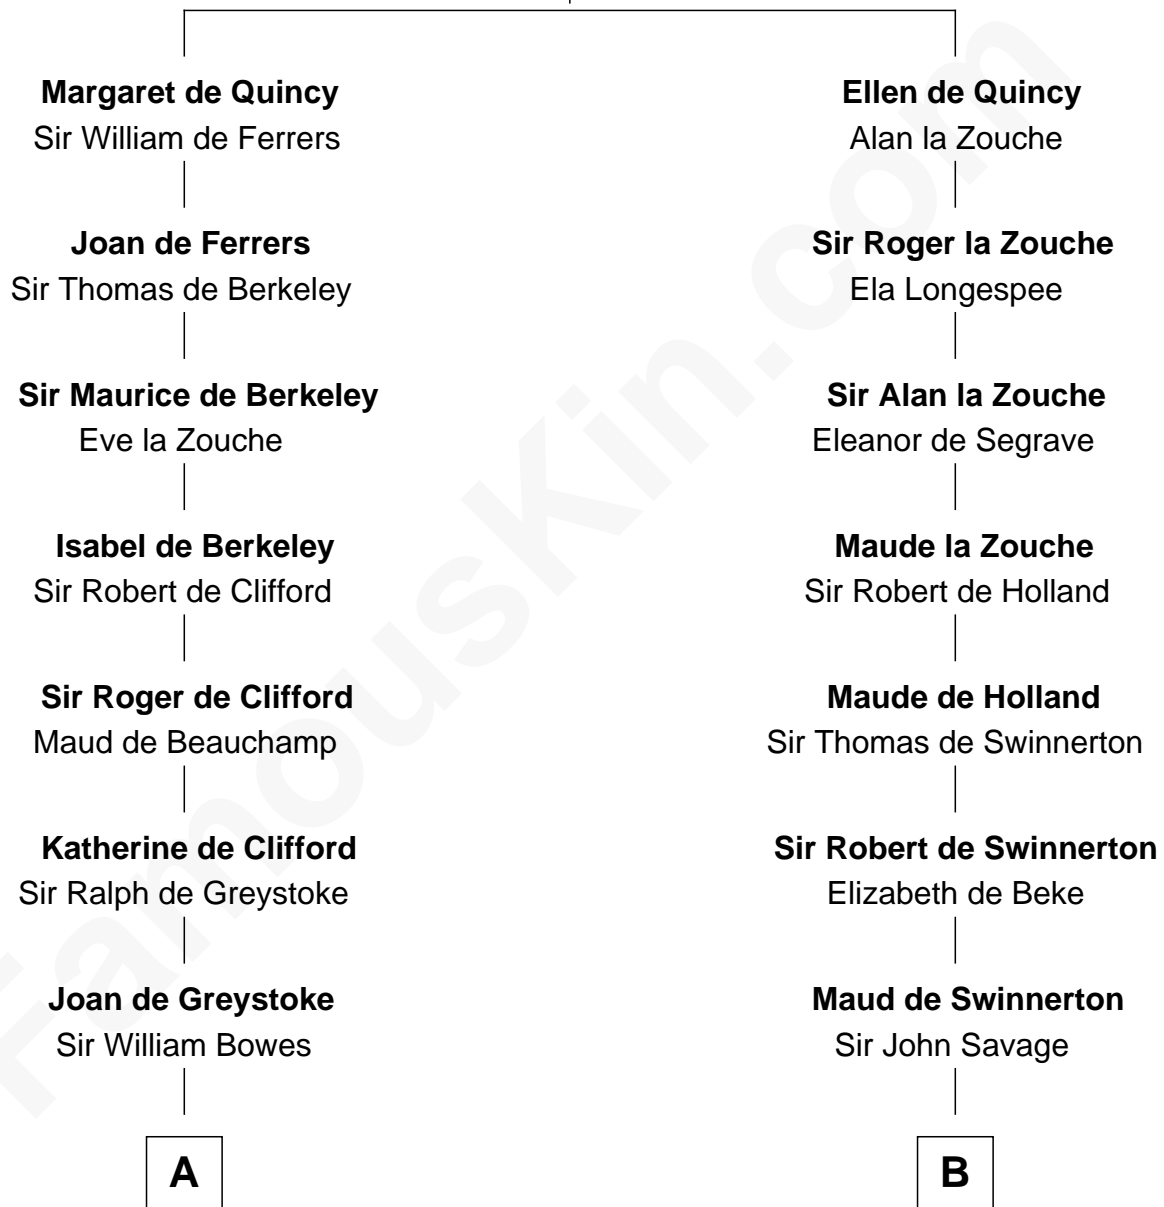

FamousKin.com Relationship Chart of

Queen Elizabeth II

Queen of the United Kingdom

21st cousin of

Henry Lloyd

40th Governor of Maryland

Sir Roger de Quincy
Helen of Galloway

C

Thomas George Lyon-Bowes

Charlotte Grimstead

Claude Bowes-Lyon

Frances Dora Smith

Claude George Bowes-Lyon

Cecilia Nina Cavendish-Bentinck

Elizabeth Bowes-Lyon

George VI, King of the United Kingdom

Queen Elizabeth II

Queen of the United Kingdom

D

John Tayloe

Rebecca Plater

Elizabeth Tayloe

Col. Edward Lloyd

Col. Edward Lloyd