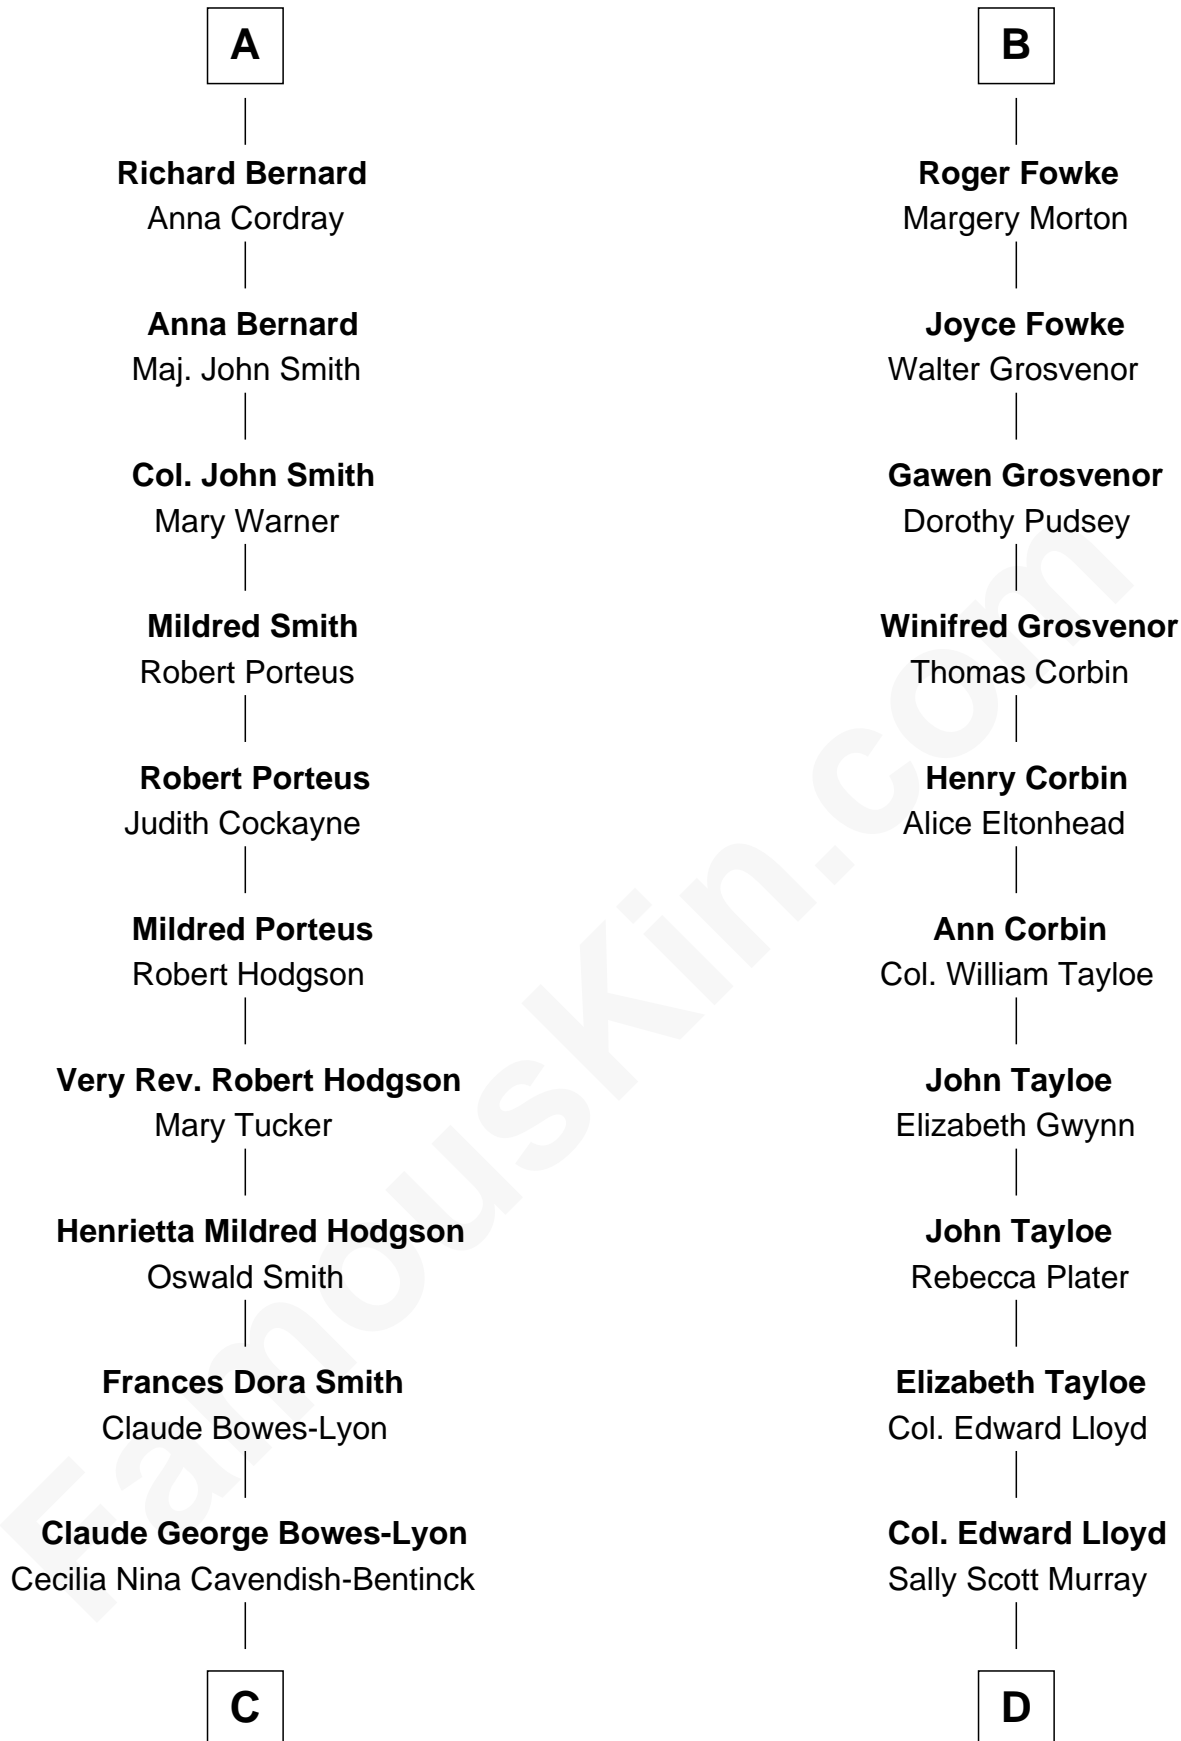

FamousKin.com Relationship Chart of

Queen Elizabeth II

Queen of the United Kingdom

18th cousin of

Henry Lloyd

40th Governor of Maryland

Stephen le Scrope

Margery de Welles

A

Maude le Scrope
Sir Baldwin Freville

Joyce Freville
Sir Roger Aston

Sir Robert Aston
Isabel Brereton

John Aston
Elizabeth Delves

Margaret Aston
John Kinnersley

Isabel Kinnersley
John Bradshaw

Anne Bradshaw
John Fowke

B

C

Elizabeth Bowes-Lyon

George VI, King of the United Kingdom

Queen Elizabeth II

Queen of the United Kingdom

D

Daniel Lloyd