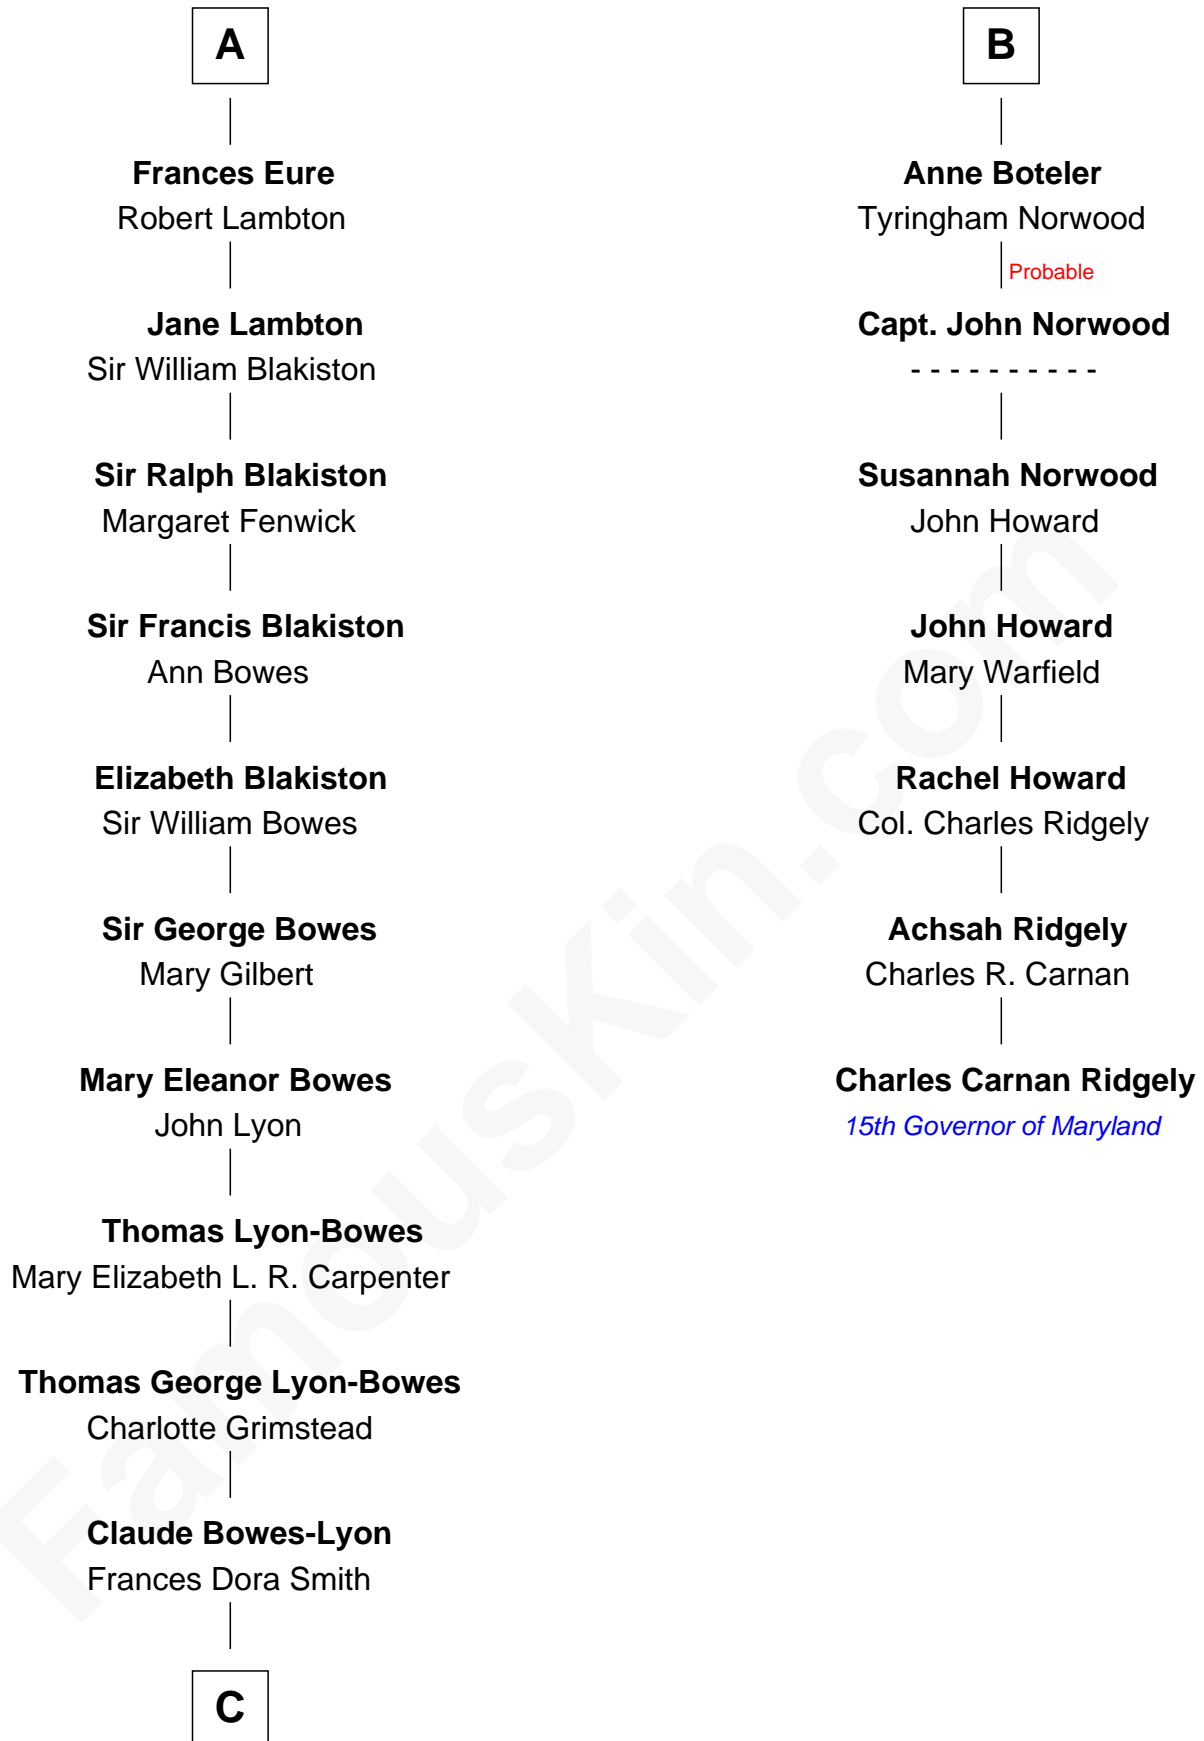

# FamousKin.com Relationship Chart of

**Queen Elizabeth II**

*Queen of the United Kingdom*

13th cousin 6 times removed of

**Charles Carnan Ridgely**

*15th Governor of Maryland*

**Sir Michael de la Pole**

Katherine Wingfield

**Michael de la Pole**  
Katherine de Stafford

**Isabel de la Pole**  
Thomas Morley

**Anne Morley**  
Sir John Hastings

**Sir Hugh Hastings**  
Anne Gascoigne

**Muriel Hastings**  
Sir Ralph Eure

**Sir William Eure**  
Elizabeth Willoughby

**Sir Ralph Eure**  
Margery Bowes

**A**

**Sir Thomas de la Pole**

Anne Cheney

**Katherine de la Pole**  
Sir Miles Stapleton

**Elizabeth Stapleton**  
Sir William Calthorpe

**Anne Calthorpe**  
Sir Robert Drury

**Elizabeth Drury**  
Sir Philip Boteler

**Sir John Boteler**  
Grizel Roche

**Sir Henry Boteler**  
Alice Pulter

**B**

**C**

**Claude George Bowes-Lyon**  
Cecilia Nina Cavendish-Bentinck

**Elizabeth Bowes-Lyon**  
George VI, King of the United Kingdom