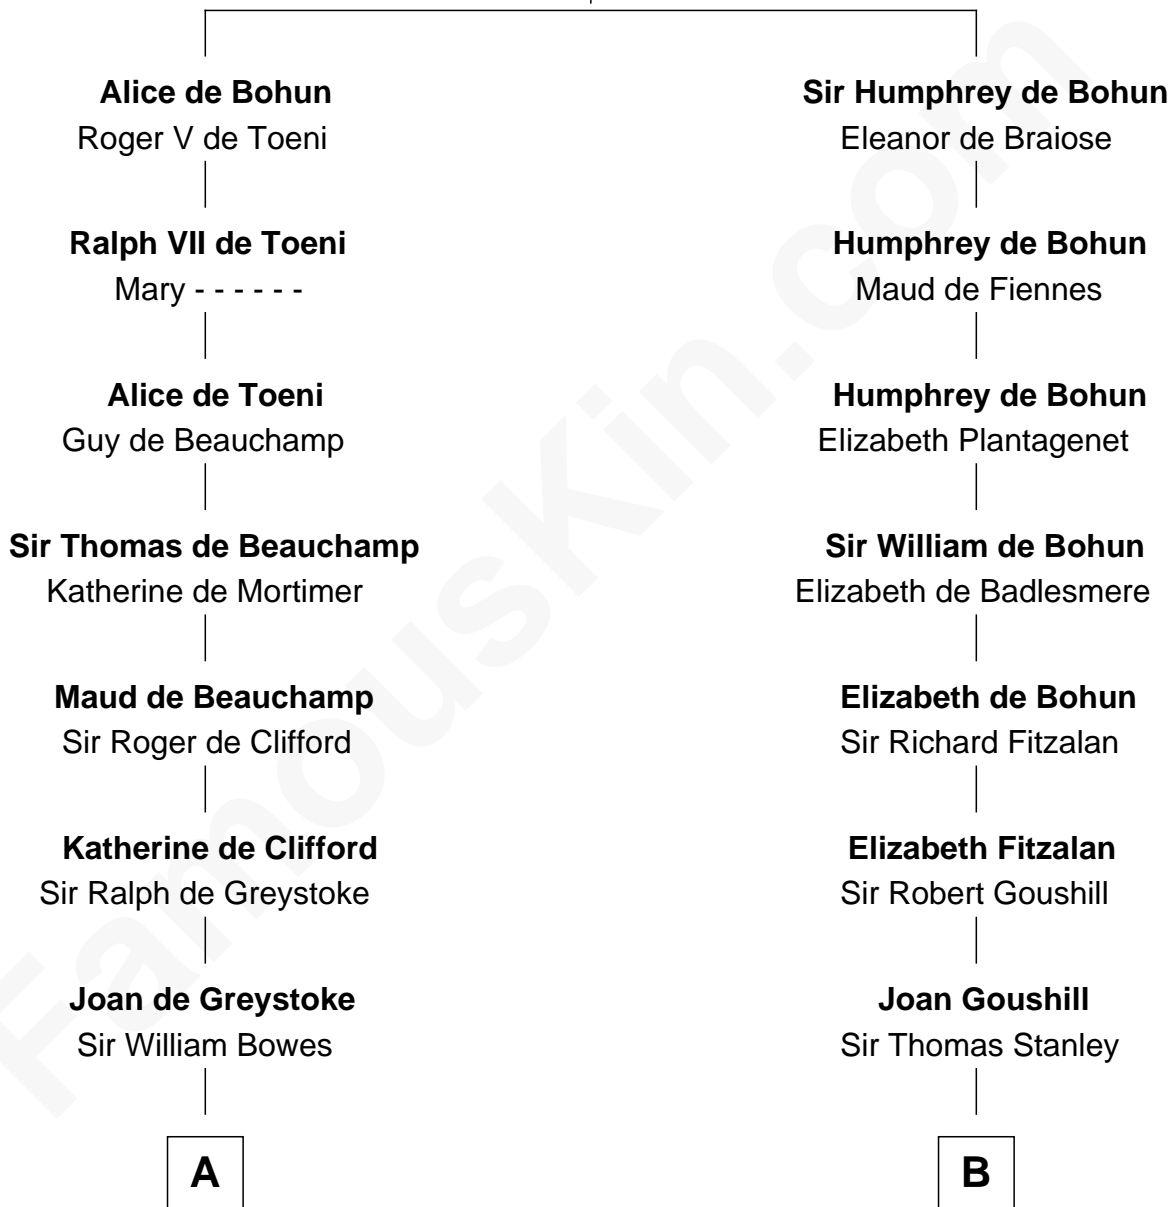

FamousKin.com Relationship Chart of

Queen Elizabeth II

Queen of the United Kingdom

19th cousin 2 times removed of

Zachary Taylor

12th U.S. President

Sir Humphrey de Bohun

Maud of Eu

George VI, King of the United Kingdom

Queen Elizabeth II

Queen of the United Kingdom

D

William Strother

Sarah Bayly

Sarah Dabney Strother

Col. Richard Taylor