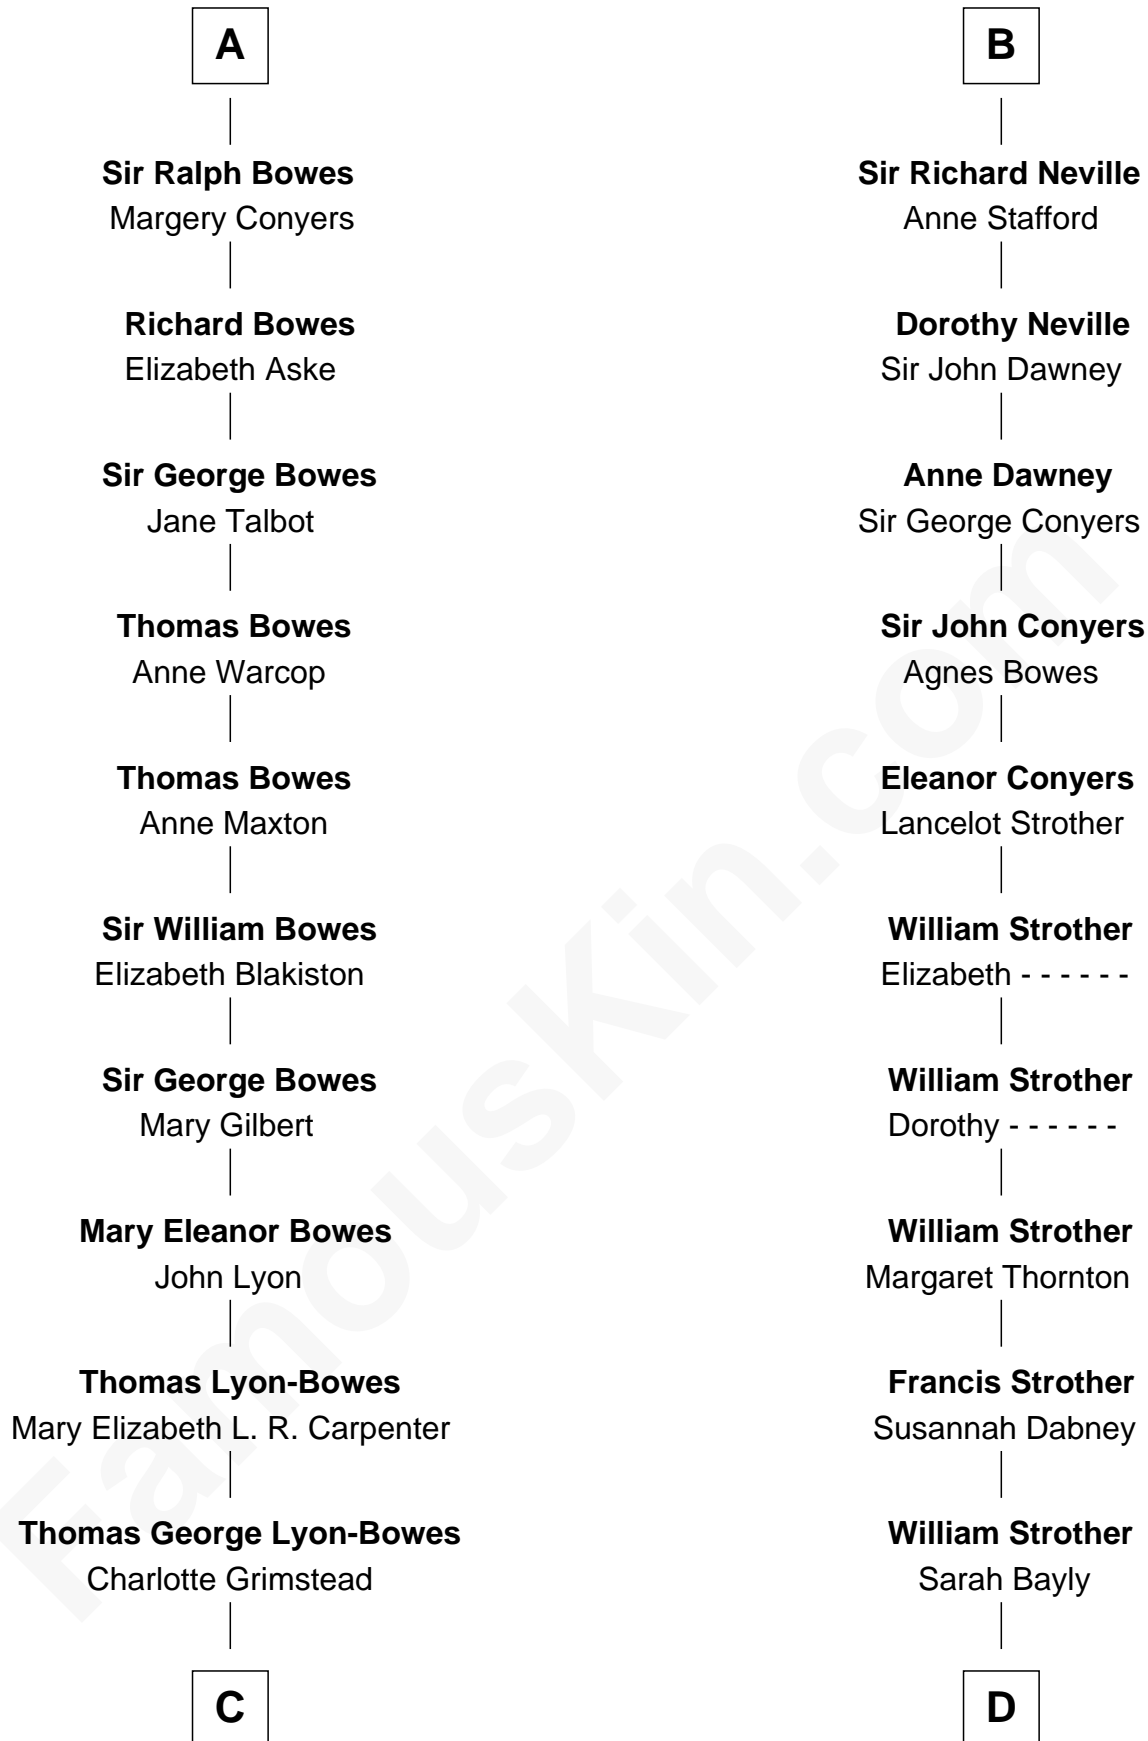

FamousKin.com Relationship Chart of

Queen Elizabeth II

Queen of the United Kingdom

18th cousin 2 times removed of

Zachary Taylor

12th U.S. President

Sir William de Fiennes

Blanche de Brienne

Joan Beaufort

George Neville

Elizabeth Beauchamp

Sir Henry Neville

Joan Bouchier

B

C

Claude Bowes-Lyon
Frances Dora Smith