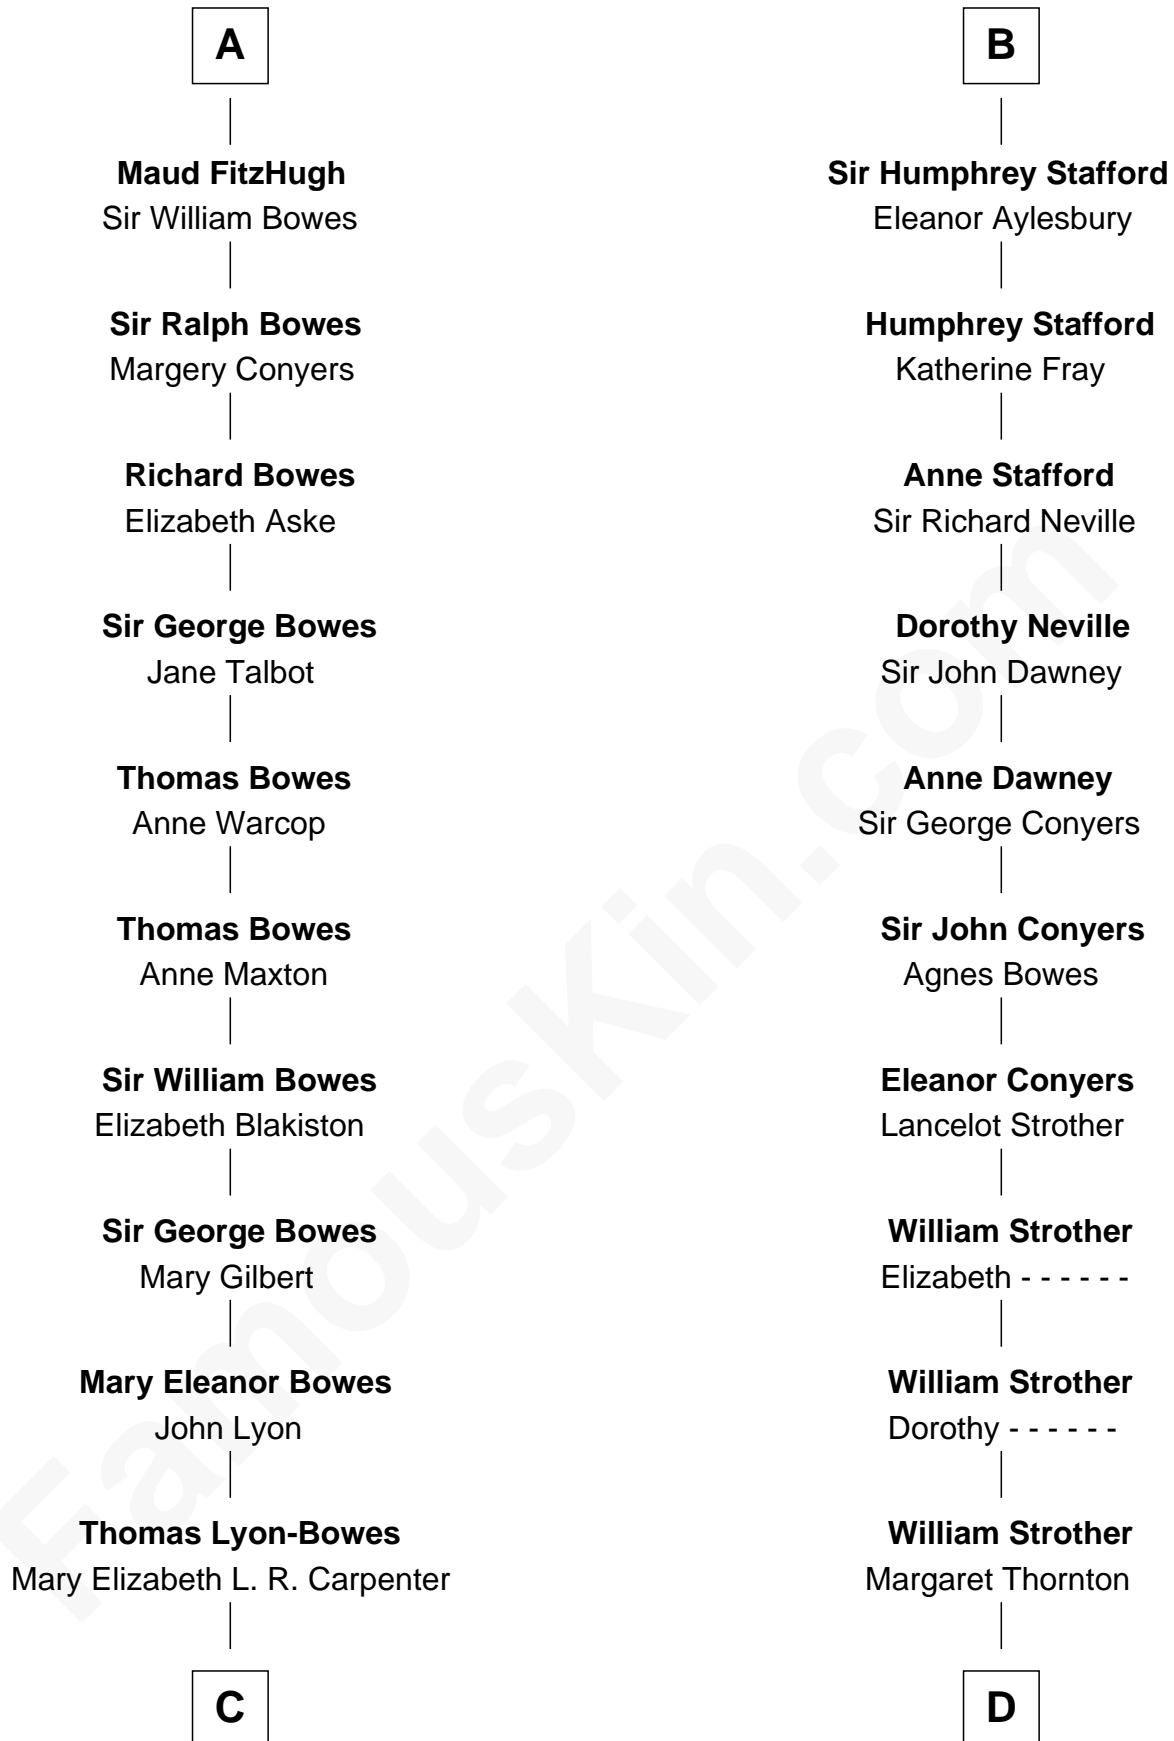

# FamousKin.com Relationship Chart of

**Queen Elizabeth II**

*Queen of the United Kingdom*

20th cousin 1 time removed of

**Zachary Taylor**

*12th U.S. President*

**Sir Roger de Somery**

Nichole d'Aubenev

**C**

**Thomas George Lyon-Bowes**

Charlotte Grimstead

**Claude Bowes-Lyon**

Frances Dora Smith

**Claude George Bowes-Lyon**

Cecilia Nina Cavendish-Bentinck

**Elizabeth Bowes-Lyon**

George VI, King of the United Kingdom

**Queen Elizabeth II**

*Queen of the United Kingdom*

**D**

**Francis Strother**

Susannah Dabney

**William Strother**

Sarah Bayly

**Sarah Dabney Strother**

Col. Richard Taylor

**Zachary Taylor**

*12th U.S. President*