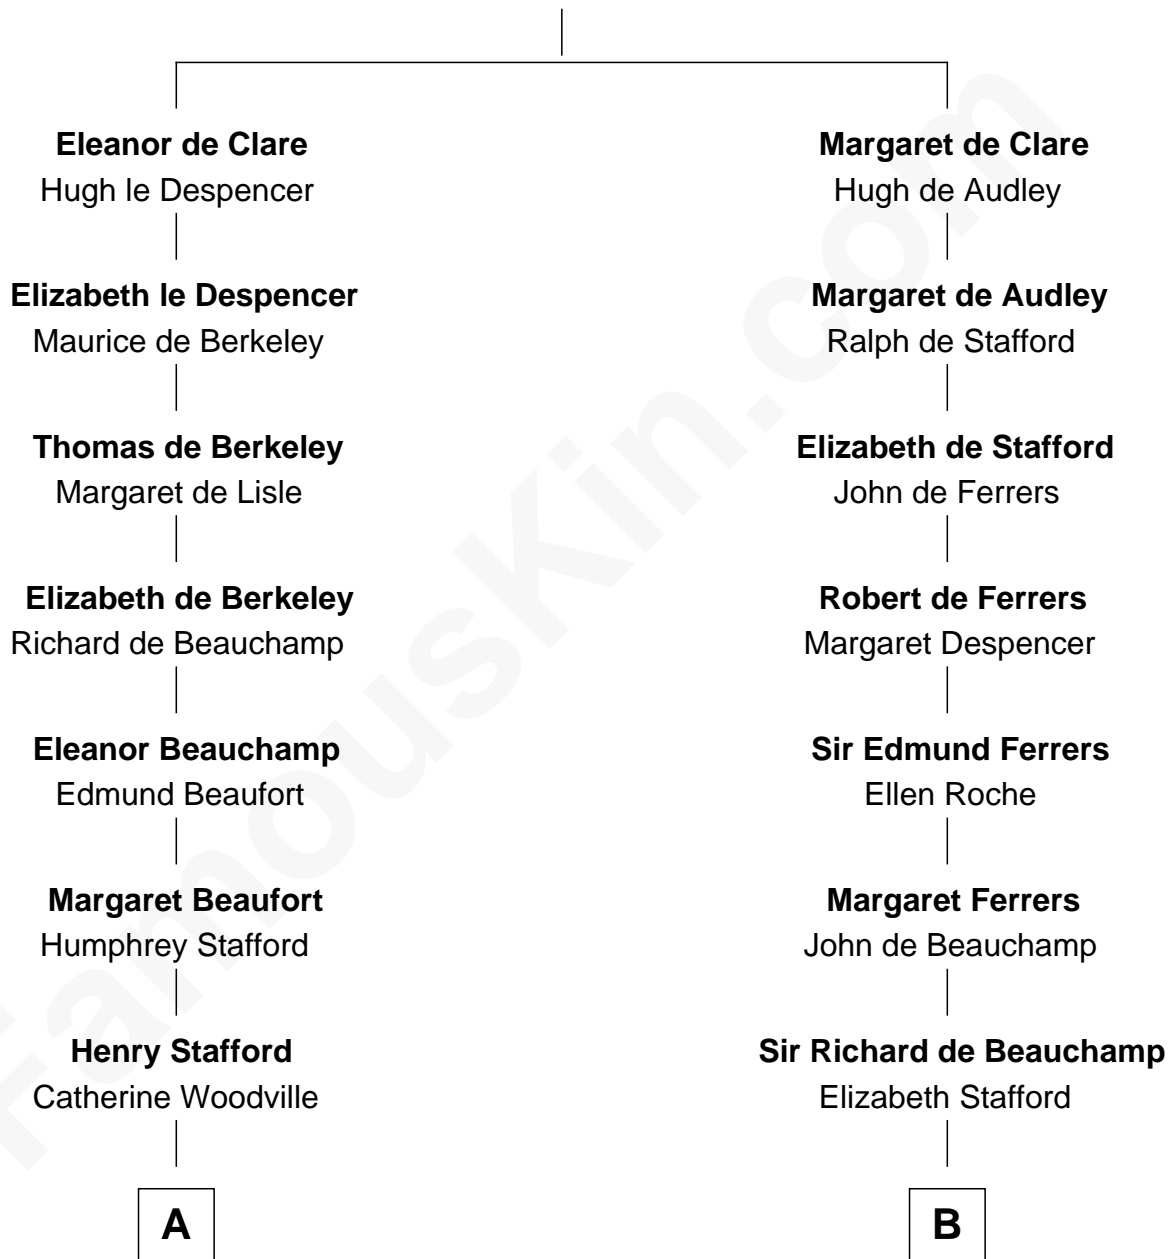

## Relationship Chart of

### Queen Elizabeth II

*Queen of the United Kingdom*

19th cousin 2 times removed of

**Zachary Taylor**

*12th U.S. President*

**Sir Gilbert de Clare**

Joan of Acre

**C**

**D**

**Charles Augustus Cavendish-Bentinck**

Anne Wellesley

**William Strother**

Sarah Bayly

**Rev. Charles William Cavendish-Bentinck**

Caroline Louisa Burnaby

**Sarah Dabney Strother**

Col. Richard Taylor

**Cecilia Nina Cavendish-Bentinck**

Claude George Bowes-Lyon

**Zachary Taylor**

*12th U.S. President*

**Elizabeth Bowes-Lyon**

George VI, King of the United Kingdom

**Queen Elizabeth II**