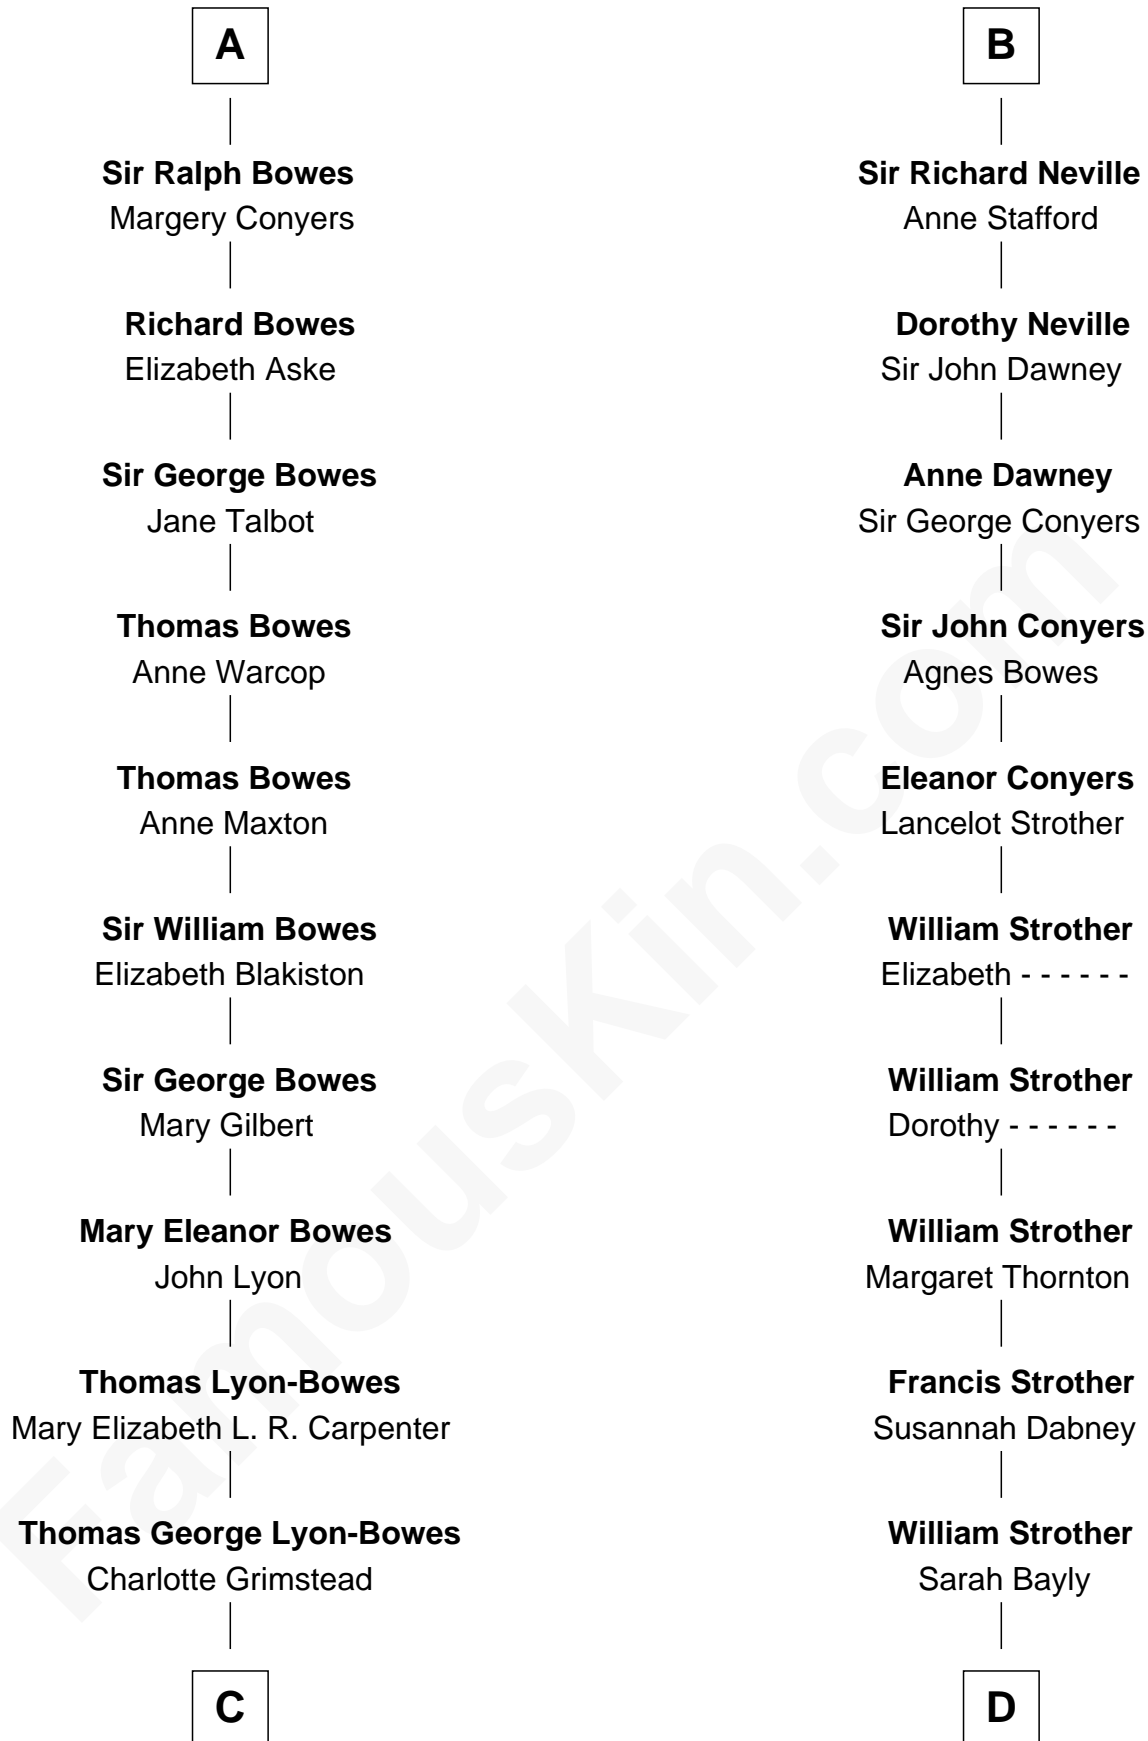

FamousKin.com

Relationship Chart of

Queen Elizabeth II

Queen of the United Kingdom

18th cousin 2 times removed of

Zachary Taylor

12th U.S. President

Roger Mortimer

Sir Ralph Neville

Joan Beaufort

George Neville

Elizabeth Beauchamp

Sir Henry Neville

Joan Bouchier

B

C