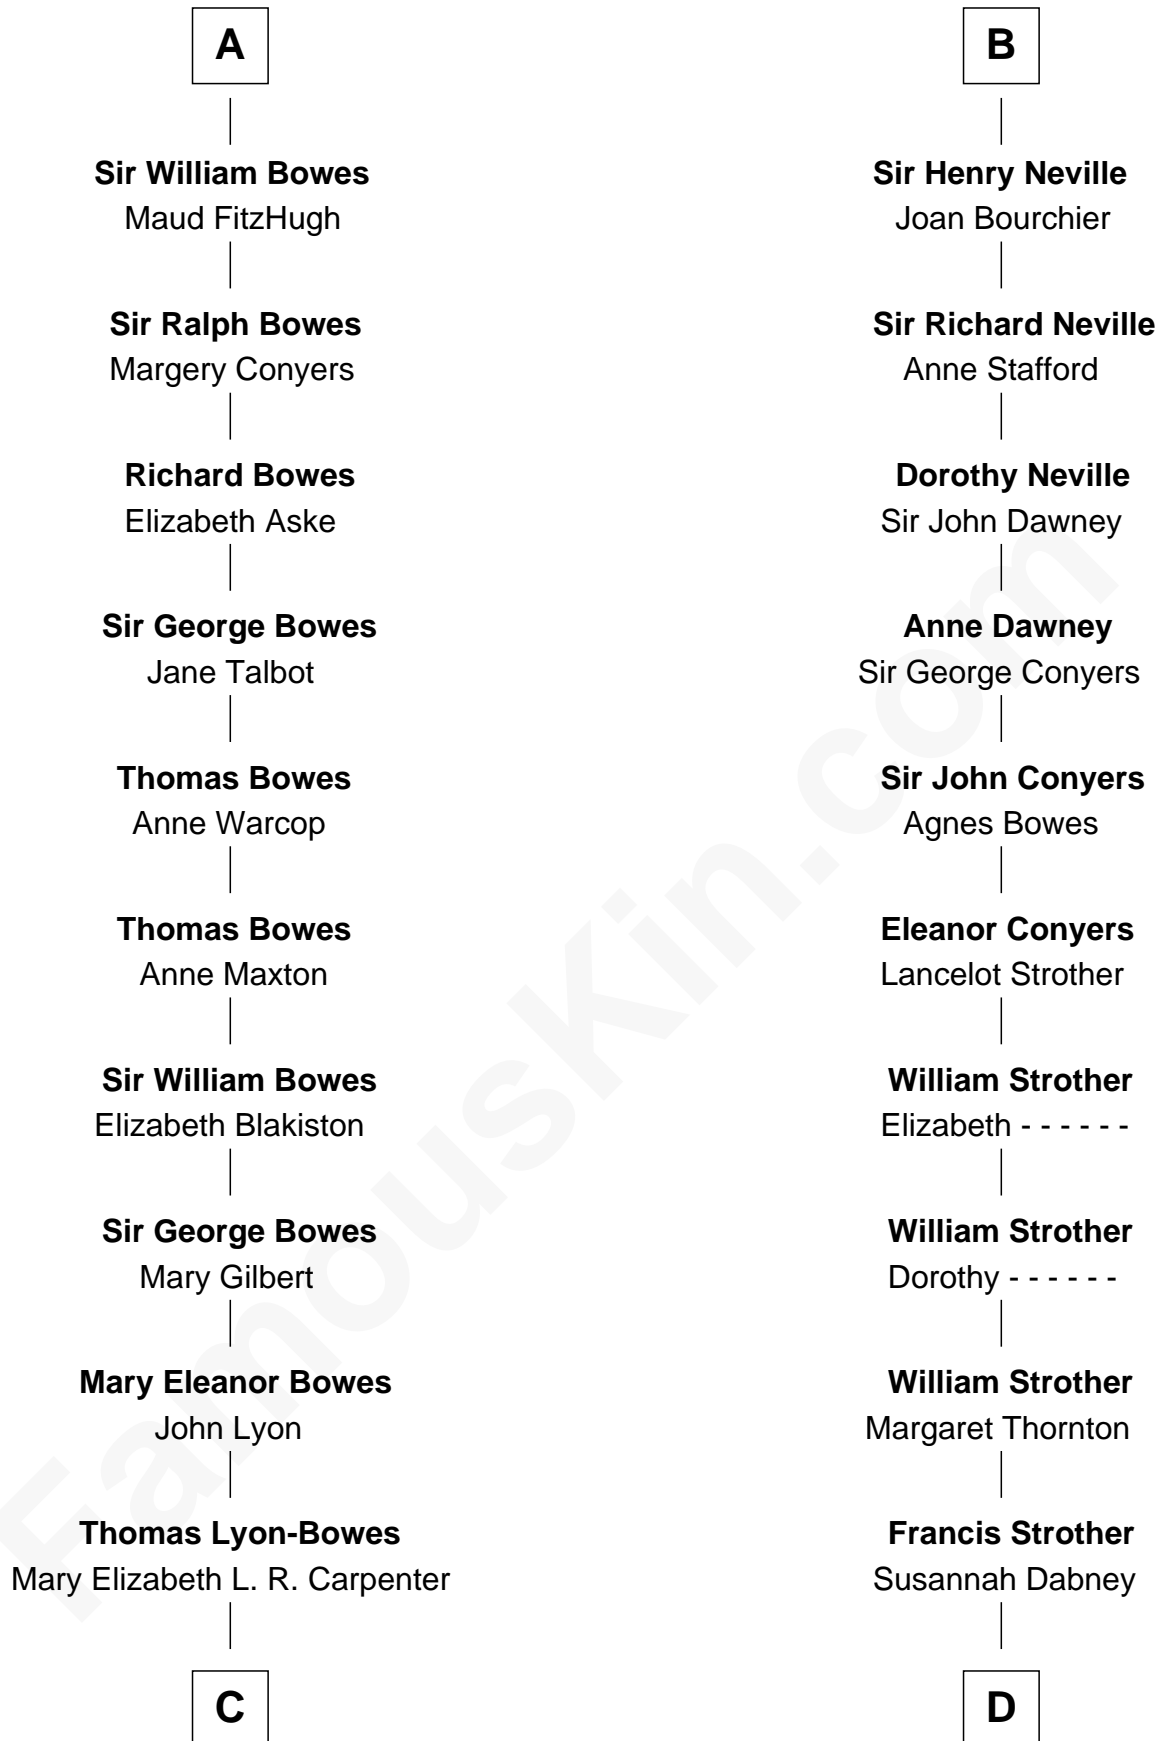

FamousKin.com

Relationship Chart of

Queen Elizabeth II

Queen of the United Kingdom

19th cousin 2 times removed of

Zachary Taylor

12th U.S. President

Sir Roger de Quincy

Helen of Galloway

C

Thomas George Lyon-Bowes

Charlotte Grimstead

Claude Bowes-Lyon

Frances Dora Smith

Claude George Bowes-Lyon

Cecilia Nina Cavendish-Bentinck

Elizabeth Bowes-Lyon

George VI, King of the United Kingdom

Queen Elizabeth II

Queen of the United Kingdom

D

William Strother

Sarah Bayly

Sarah Dabney Strother