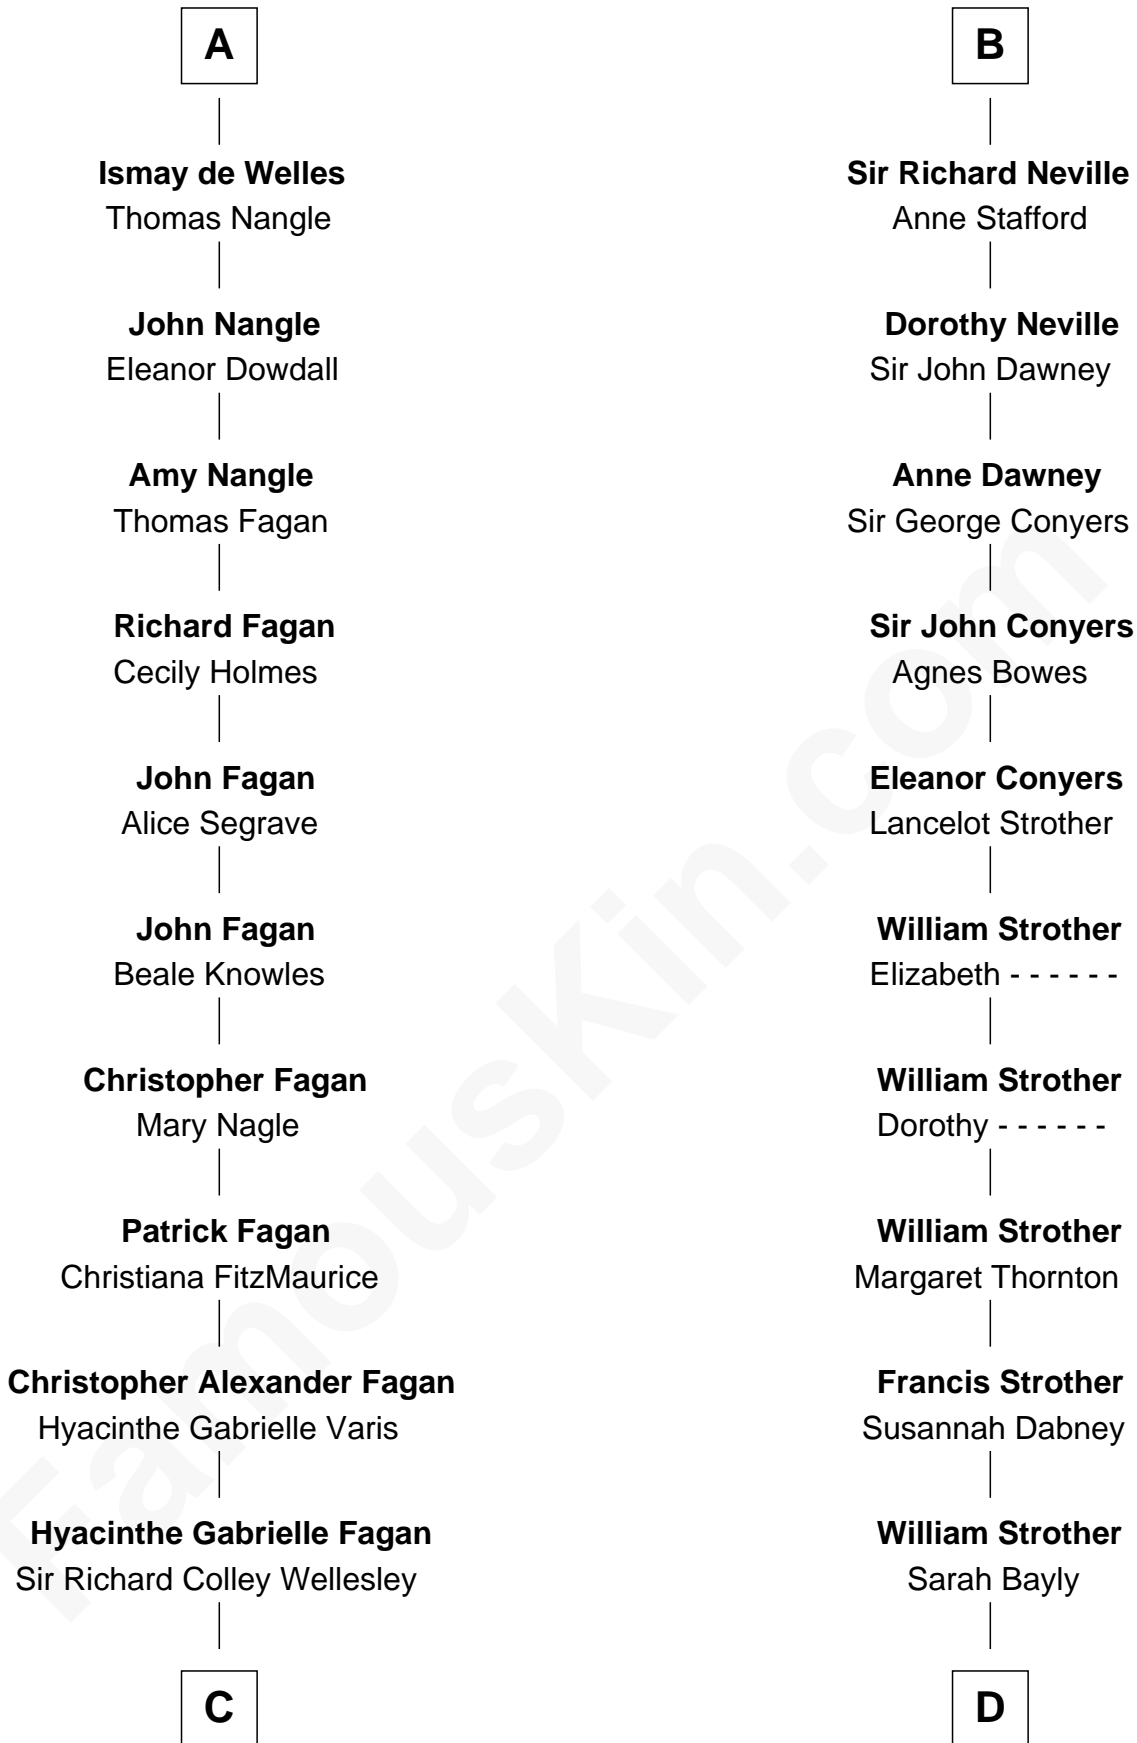

FamousKin.com Relationship Chart of

Queen Elizabeth II

Queen of the United Kingdom

18th cousin 3 times removed of

Zachary Taylor

12th U.S. President

C

Anne Wellesley

Charles Augustus Cavendish-Bentinck

Rev. Charles William Cavendish-Bentinck

Caroline Louisa Burnaby

Cecilia Nina Cavendish-Bentinck

Claude George Bowes-Lyon

Elizabeth Bowes-Lyon

George VI, King of the United Kingdom

Queen Elizabeth II

Queen of the United Kingdom

D

Sarah Dabney Strother

Col. Richard Taylor

Zachary Taylor

12th U.S. President