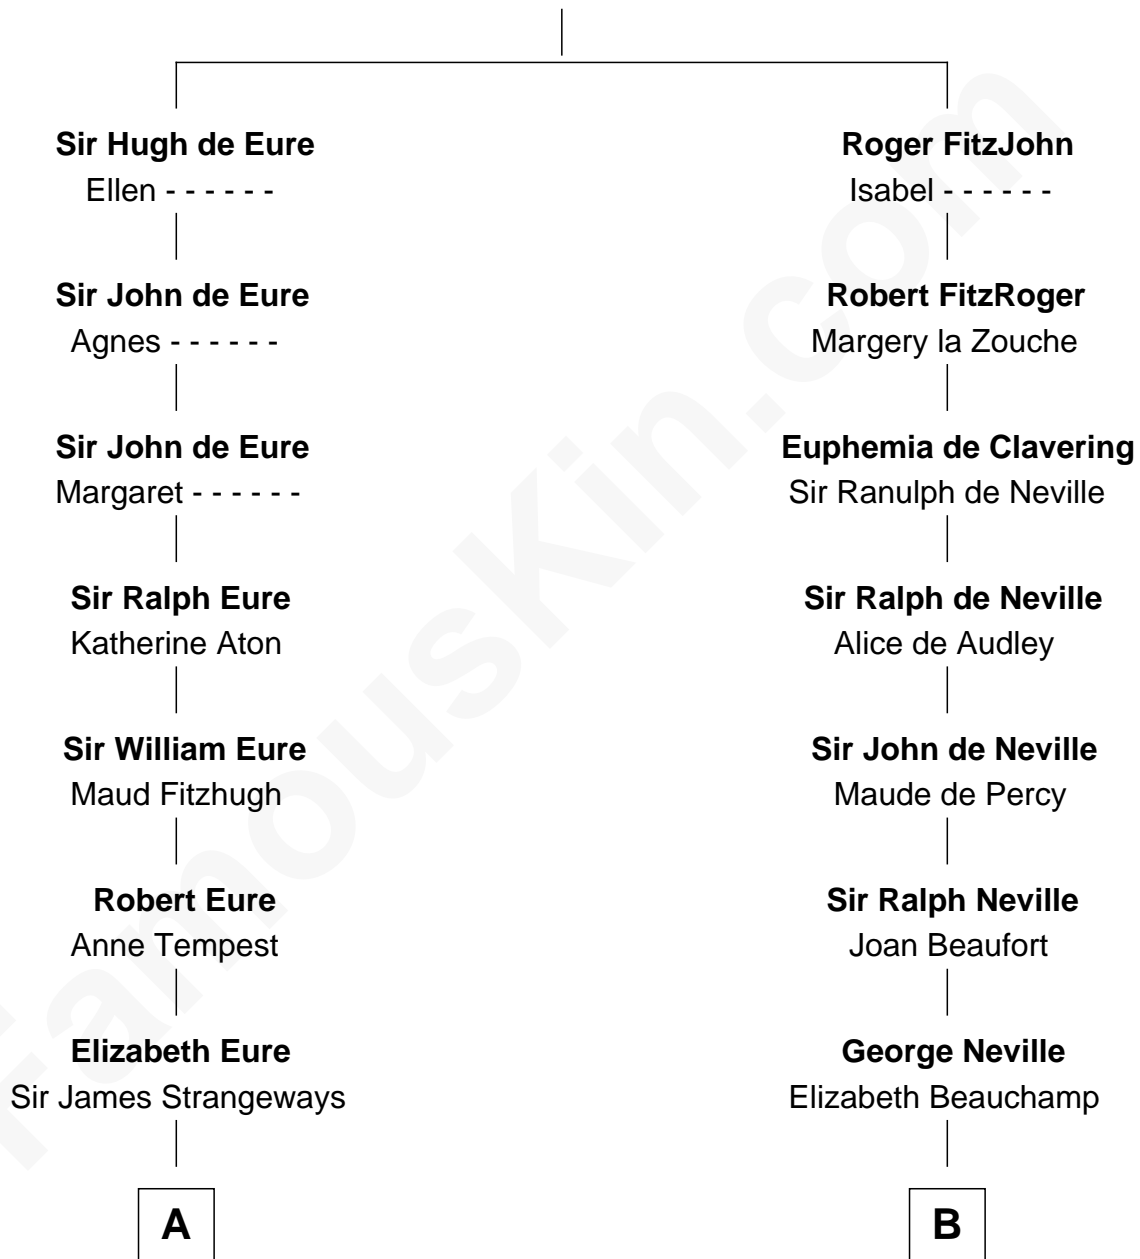

# FamousKin.com Relationship Chart of

**Queen Elizabeth II**

*Queen of the United Kingdom*

19th cousin 2 times removed of

**Zachary Taylor**

*12th U.S. President*

**John Fitz Robert**

Ada de Baliol

**C**

**Thomas George Lyon-Bowes**

Charlotte Grimstead

**Claude Bowes-Lyon**

Frances Dora Smith

**Claude George Bowes-Lyon**

Cecilia Nina Cavendish-Bentinck

**Elizabeth Bowes-Lyon**

George VI, King of the United Kingdom

**Queen Elizabeth II**

*Queen of the United Kingdom*

**D**

**William Strother**

Sarah Bayly

**Sarah Dabney Strother**

Col. Richard Taylor

**Zachary Taylor**

*12th U.S. President*