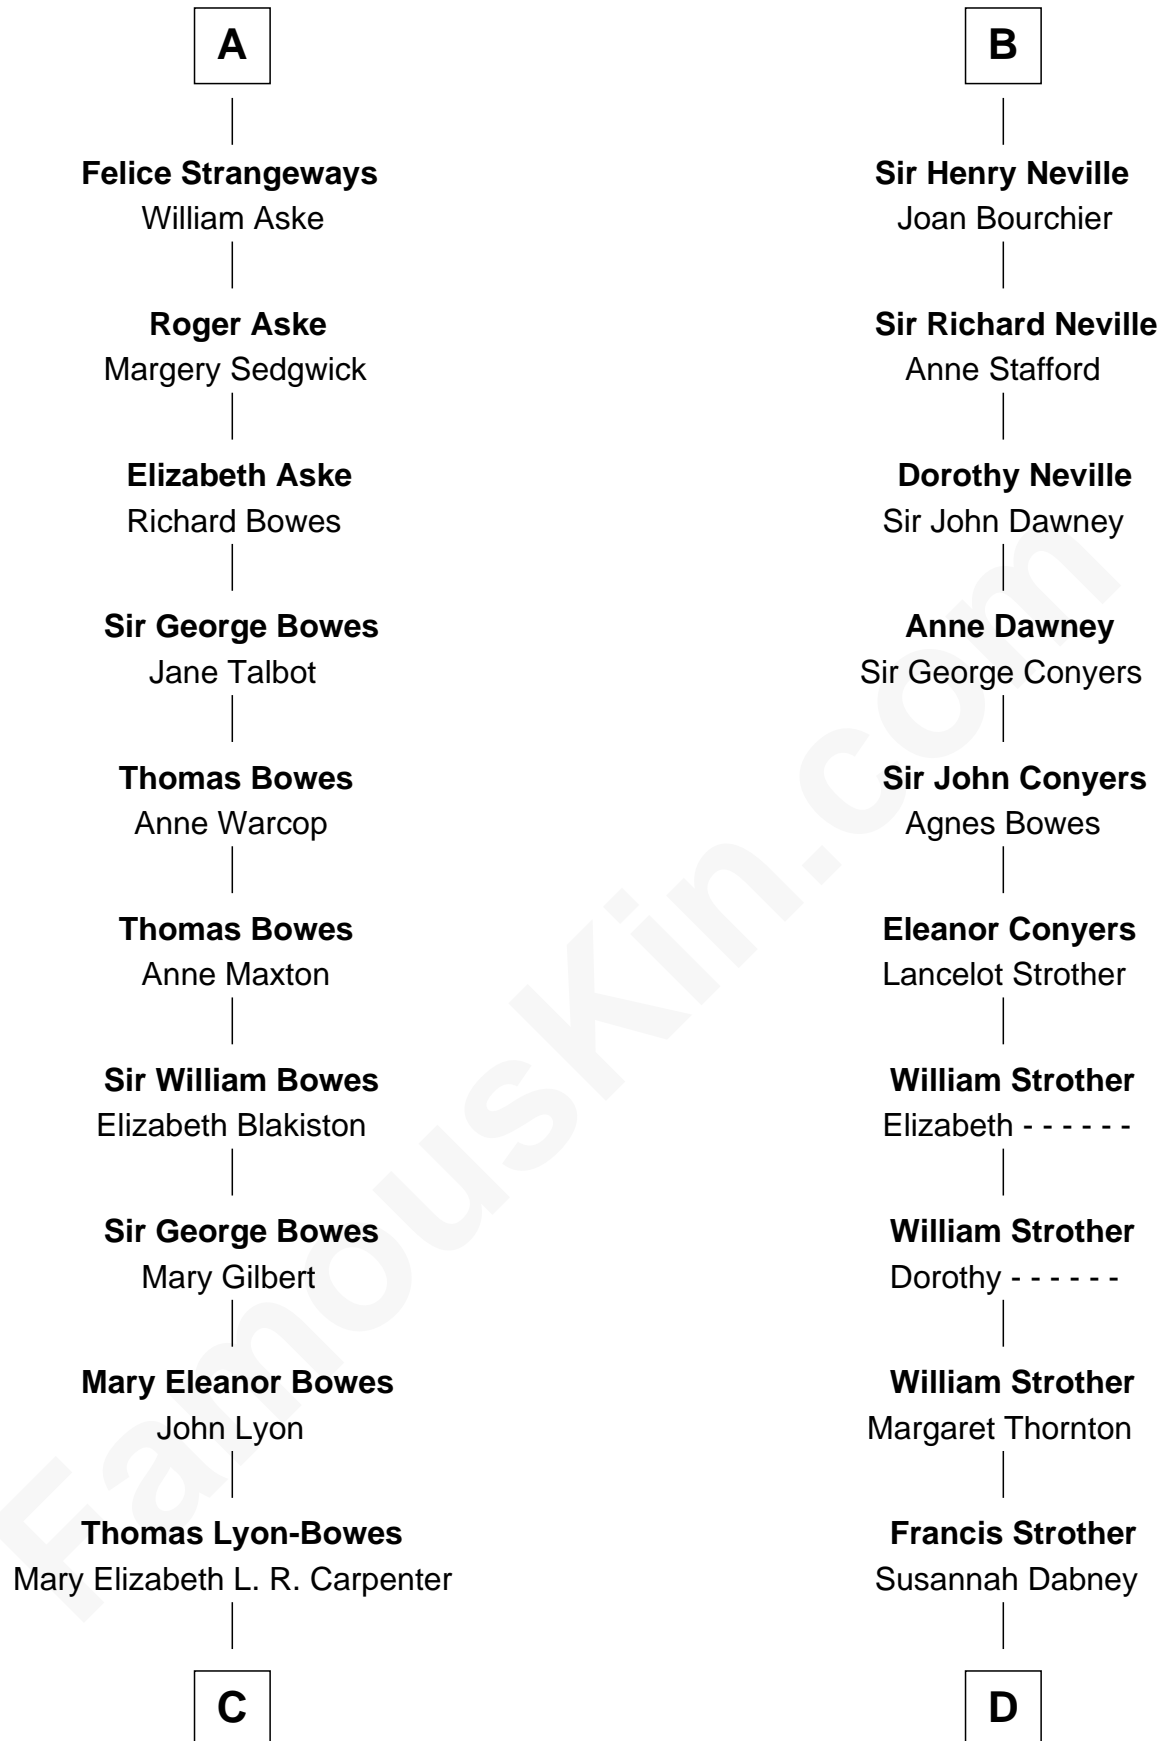

# FamousKin.com Relationship Chart of

**Queen Elizabeth II**

*Queen of the United Kingdom*

19th cousin 2 times removed of

**Zachary Taylor**

*12th U.S. President*

**John Fitz Robert**

Ada de Baliol

**C**

**Thomas George Lyon-Bowes**

Charlotte Grimstead

**Claude Bowes-Lyon**

Frances Dora Smith

**Claude George Bowes-Lyon**

Cecilia Nina Cavendish-Bentinck

**Elizabeth Bowes-Lyon**

George VI, King of the United Kingdom

**Queen Elizabeth II**

*Queen of the United Kingdom*

**D**

**William Strother**

Sarah Bayly

**Sarah Dabney Strother**

Col. Richard Taylor

**Zachary Taylor**

*12th U.S. President*