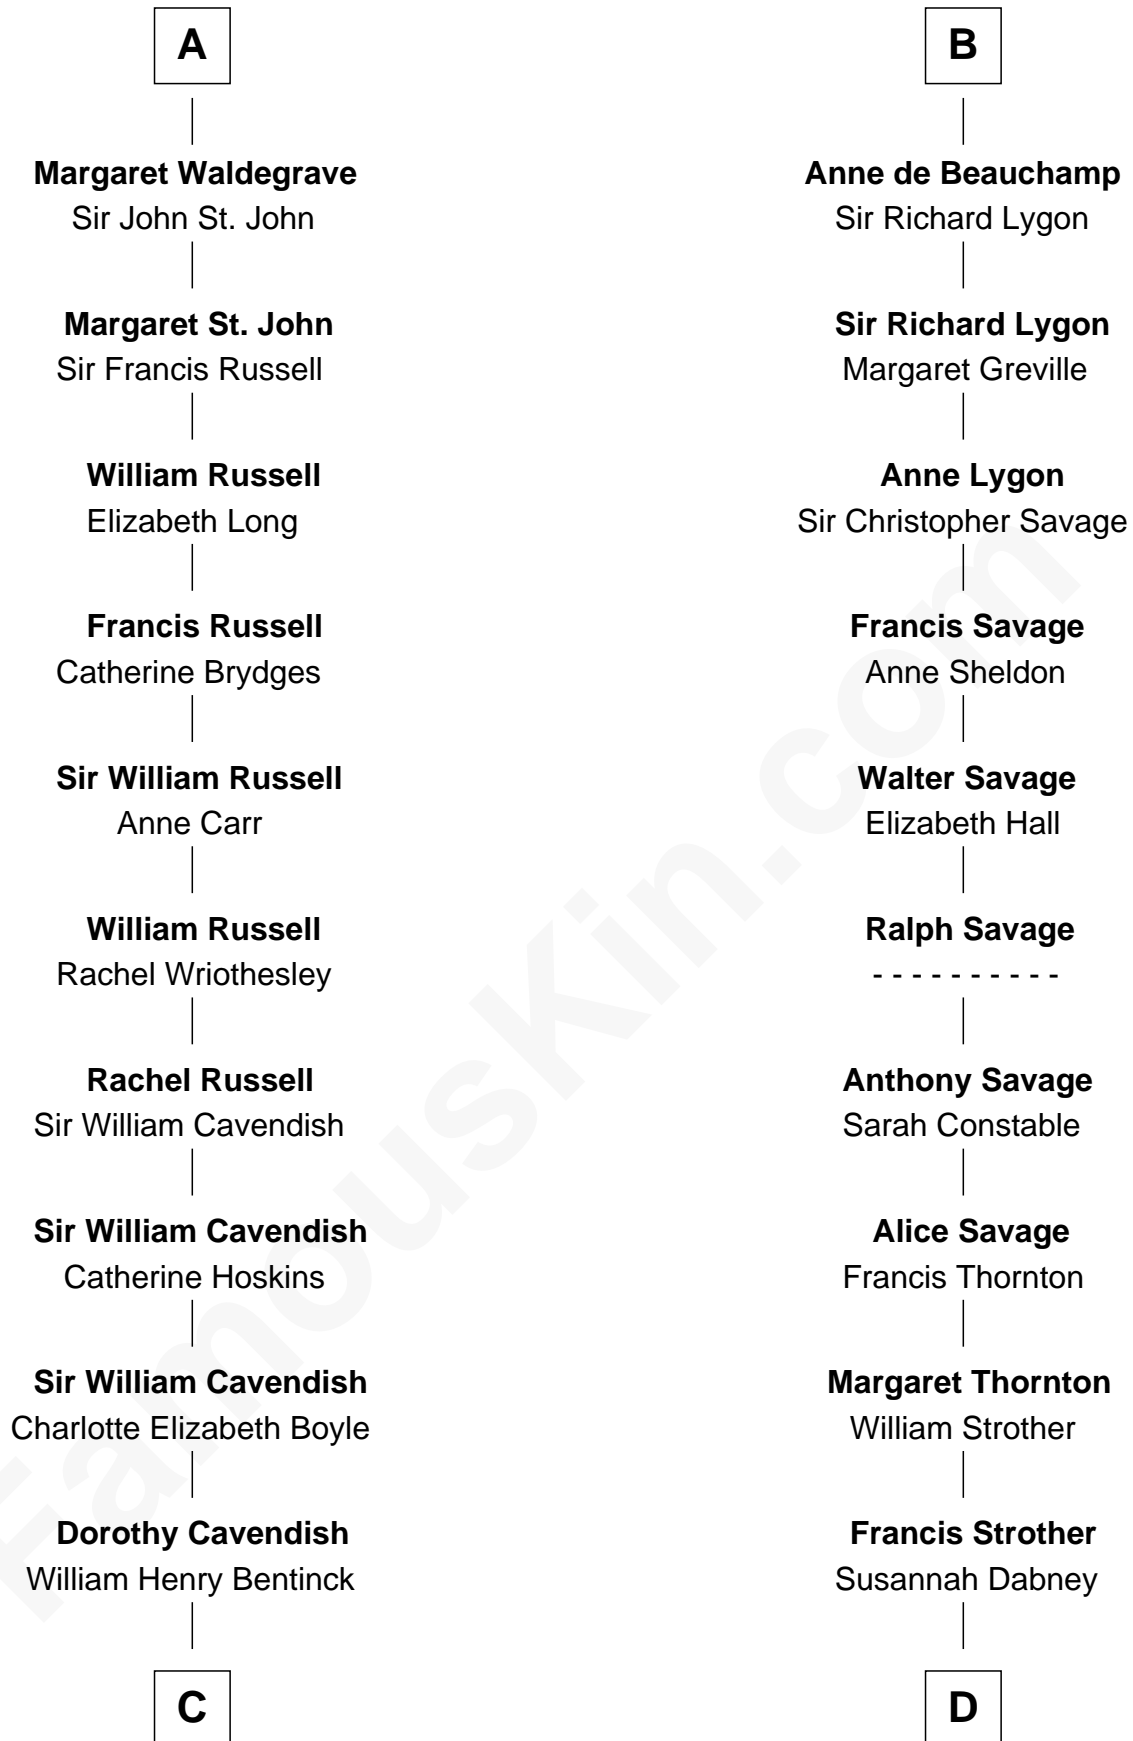

FamousKin.com Relationship Chart of

Queen Elizabeth II

Queen of the United Kingdom

19th cousin 2 times removed of

Zachary Taylor

12th U.S. President

Sir Hugh le Despencer

Isabella de Beauchamp

Margery Despencer

Sir Roger Wentworth

Henry Wentworth

Elizabeth Howard

Margery Wentworth

Sir William Waldegrave

A

Hugh le Despencer

Eleanor de Clare

Sir Edward le Despencer

Anne de Ferrers

Edward Despencer

Elizabeth Burghersh

Margaret Despencer

Robert de Ferrers

Sir Edmund Ferrers

Ellen Roche

Margaret Ferrers

John de Beauchamp

Sir Richard de Beauchamp

Elizabeth Stafford

B

C

Charles Augustus Cavendish-Bentinck