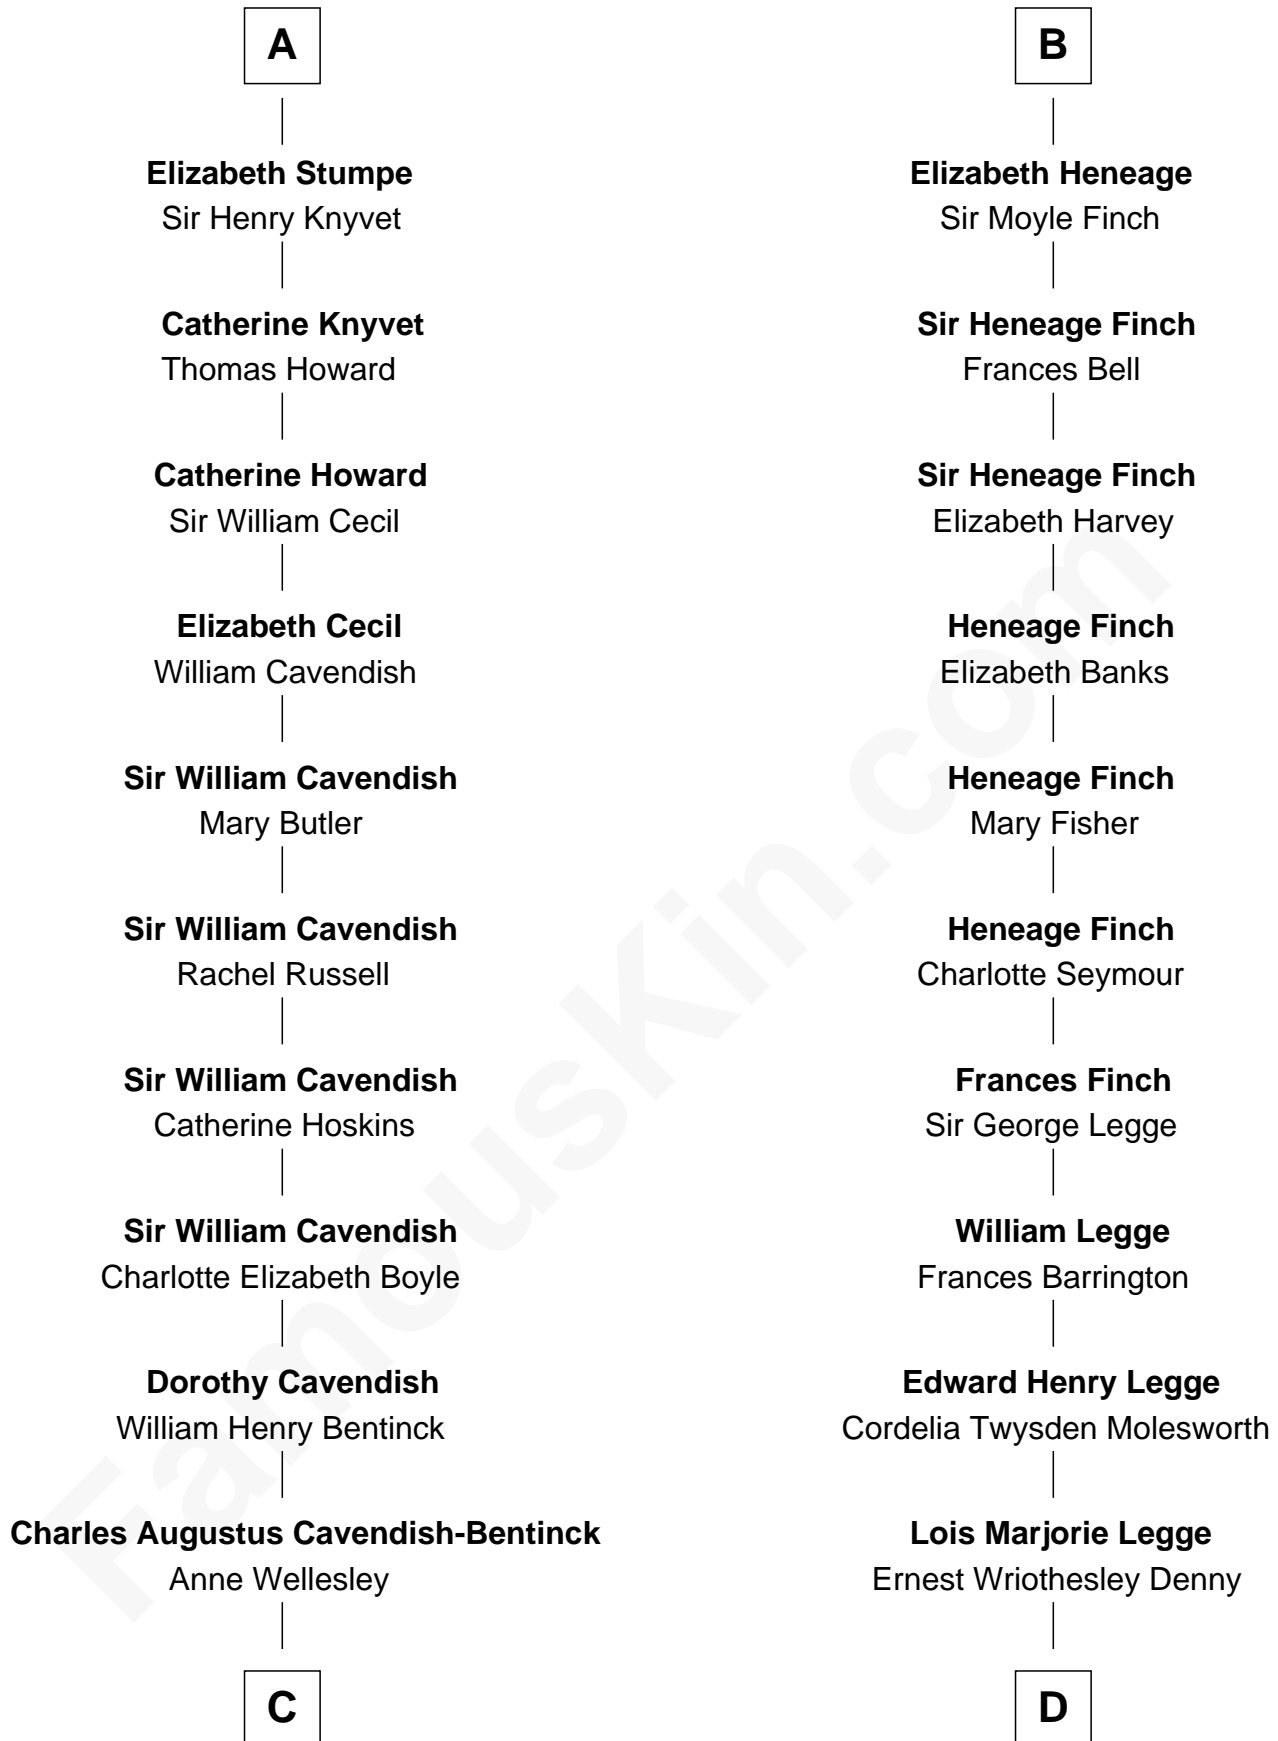

### Queen Elizabeth II

*Queen of the United Kingdom*

19th cousin 1 time removed of

### Kit Harington

*TV Actor - "Game of Thrones"*

**Sir Hugh de Courtnay**

Margaret de Bohun

**C**

**Rev. Charles William Cavendish-Bentinck**

Caroline Louisa Burnaby

**Cecilia Nina Cavendish-Bentinck**

Claude George Bowes-Lyon

**Elizabeth Bowes-Lyon**

George VI, King of the United Kingdom

**Queen Elizabeth II**

*Queen of the United Kingdom*

**D**

**Lavender Cecilia Denny**

John Charles Dundas Harington