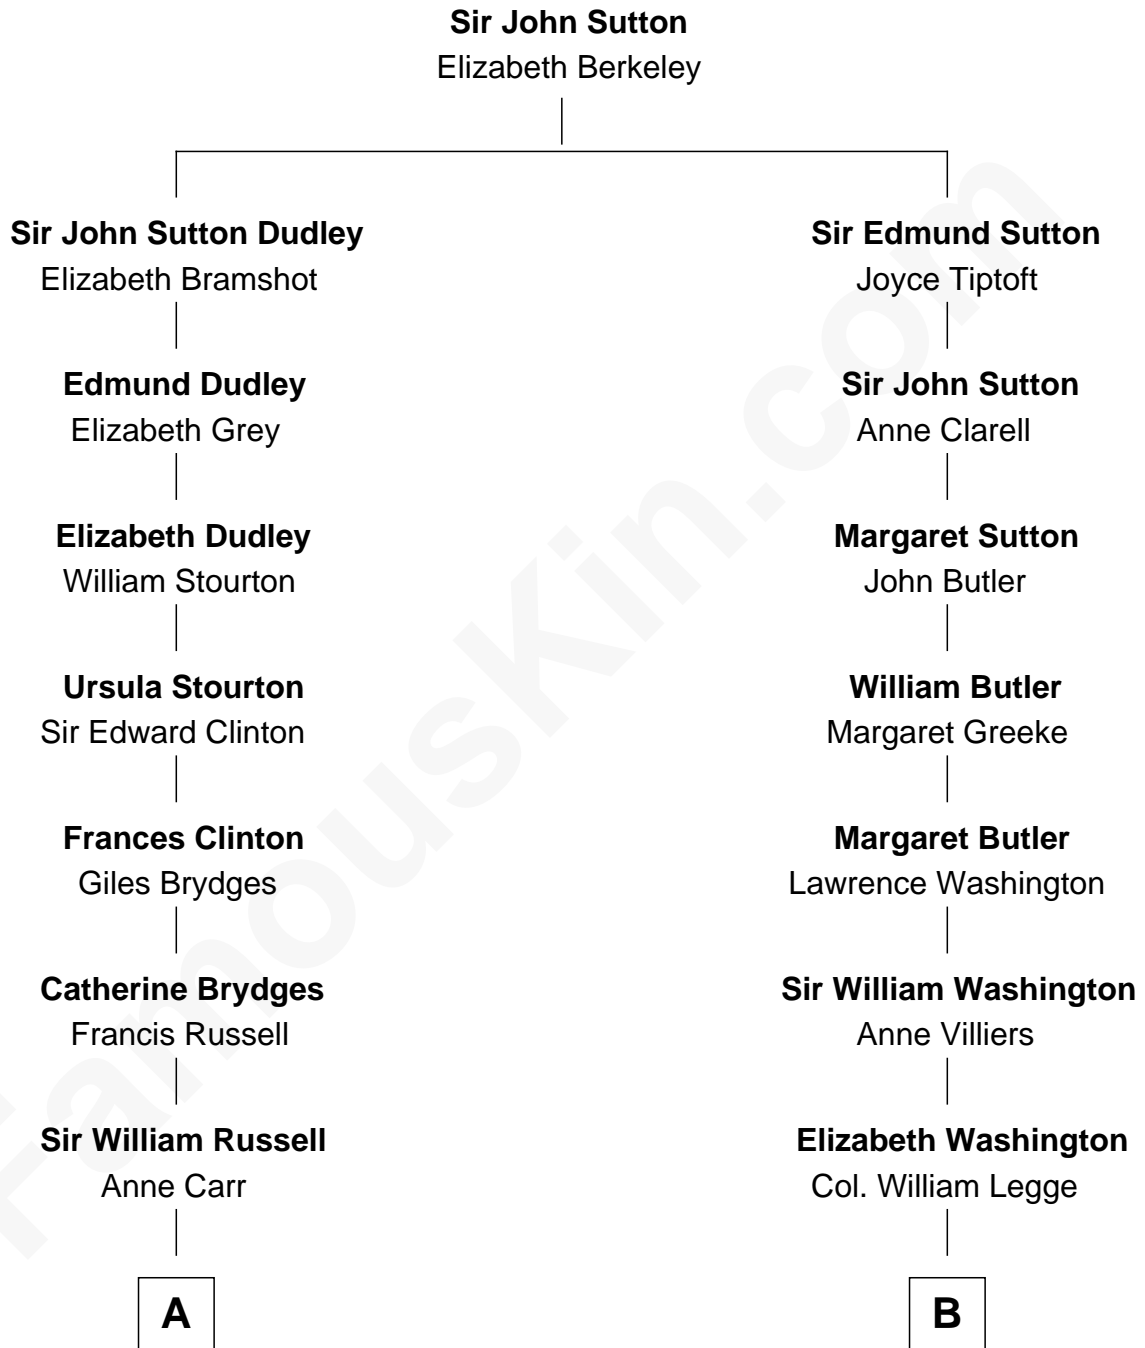

FamousKin.com

Relationship Chart of

Queen Elizabeth II

Queen of the United Kingdom

16th cousin 1 time removed of

Kit Harington

TV Actor - "Game of Thrones"

A

William Russell
Rachel Wriothesley

Rachel Russell
Sir William Cavendish

Sir William Cavendish
Catherine Hoskins

Sir William Cavendish
Charlotte Elizabeth Boyle

Dorothy Cavendish
William Henry Bentinck

Charles Augustus Cavendish-Bentinck
Anne Wellesley