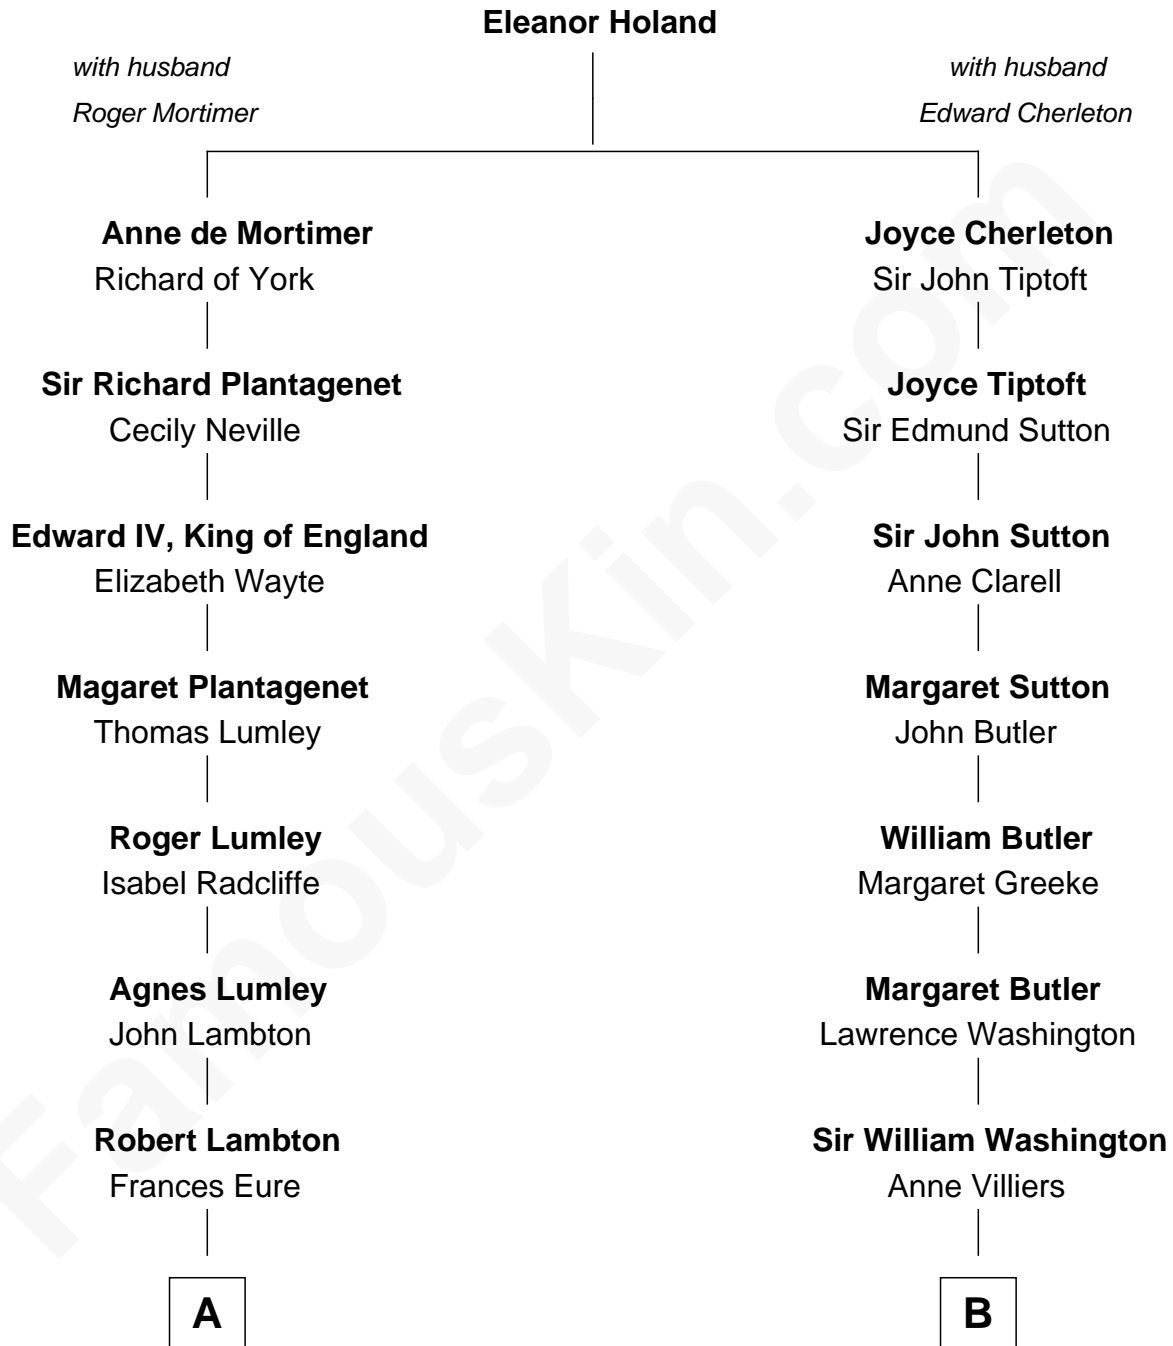

FamousKin.com Relationship Chart of

Queen Elizabeth II

Queen of the United Kingdom

18th cousin of

Kit Harington

TV Actor - "Game of Thrones"

C

Elizabeth Bowes-Lyon
George VI, King of the United Kingdom

Queen Elizabeth II
Queen of the United Kingdom

D

Sir David Richard Harington
Deborah Jane Catesby

Kit Harington
TV Actor - "Game of Thrones"

FamousKin.com