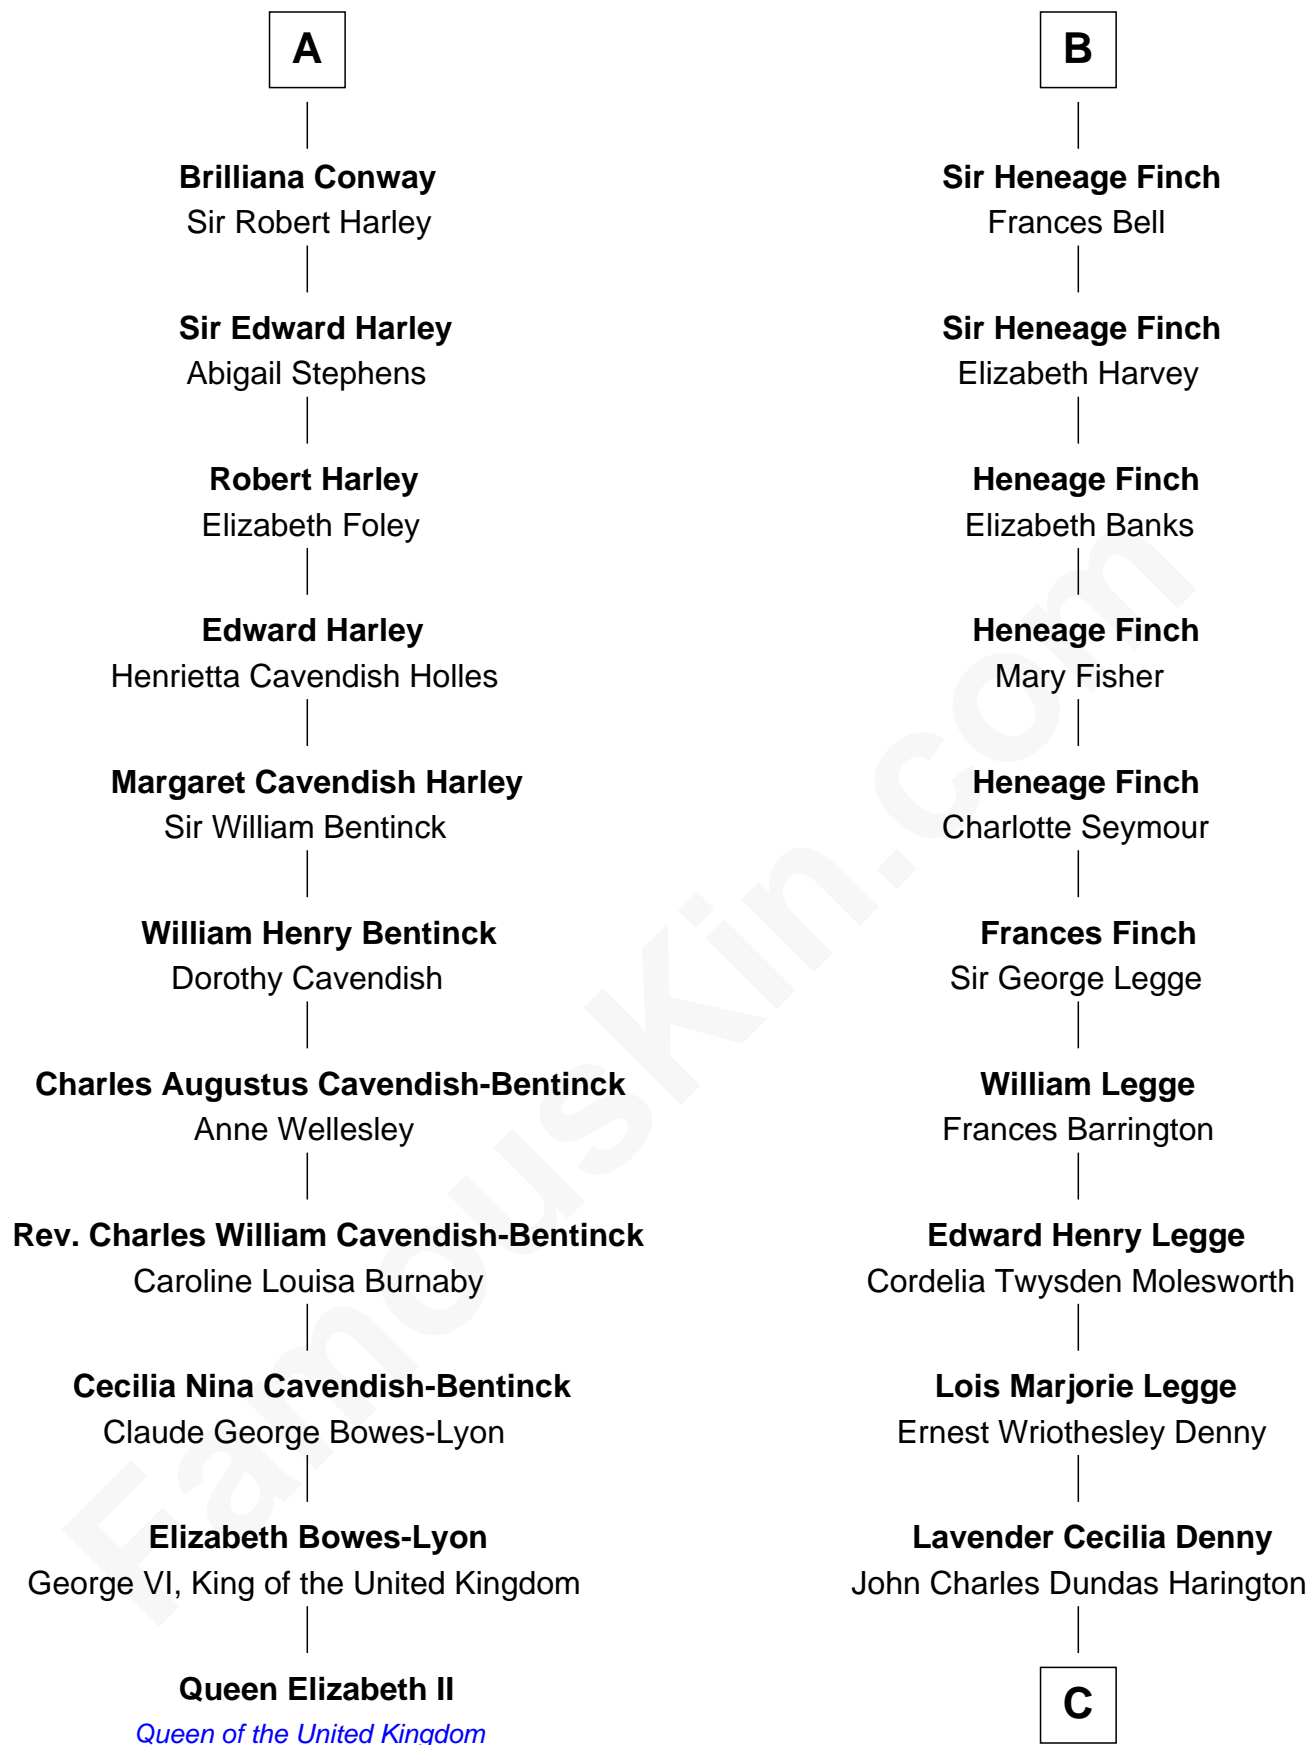

FamousKin.com

Relationship Chart of

Queen Elizabeth II

Queen of the United Kingdom

17th cousin 1 time removed of

Kit Harington

TV Actor - "Game of Thrones"

C

Sir David Richard Harington

Deborah Jane Catesby

Kit Harington

TV Actor - "Game of Thrones"

FamousKin.com