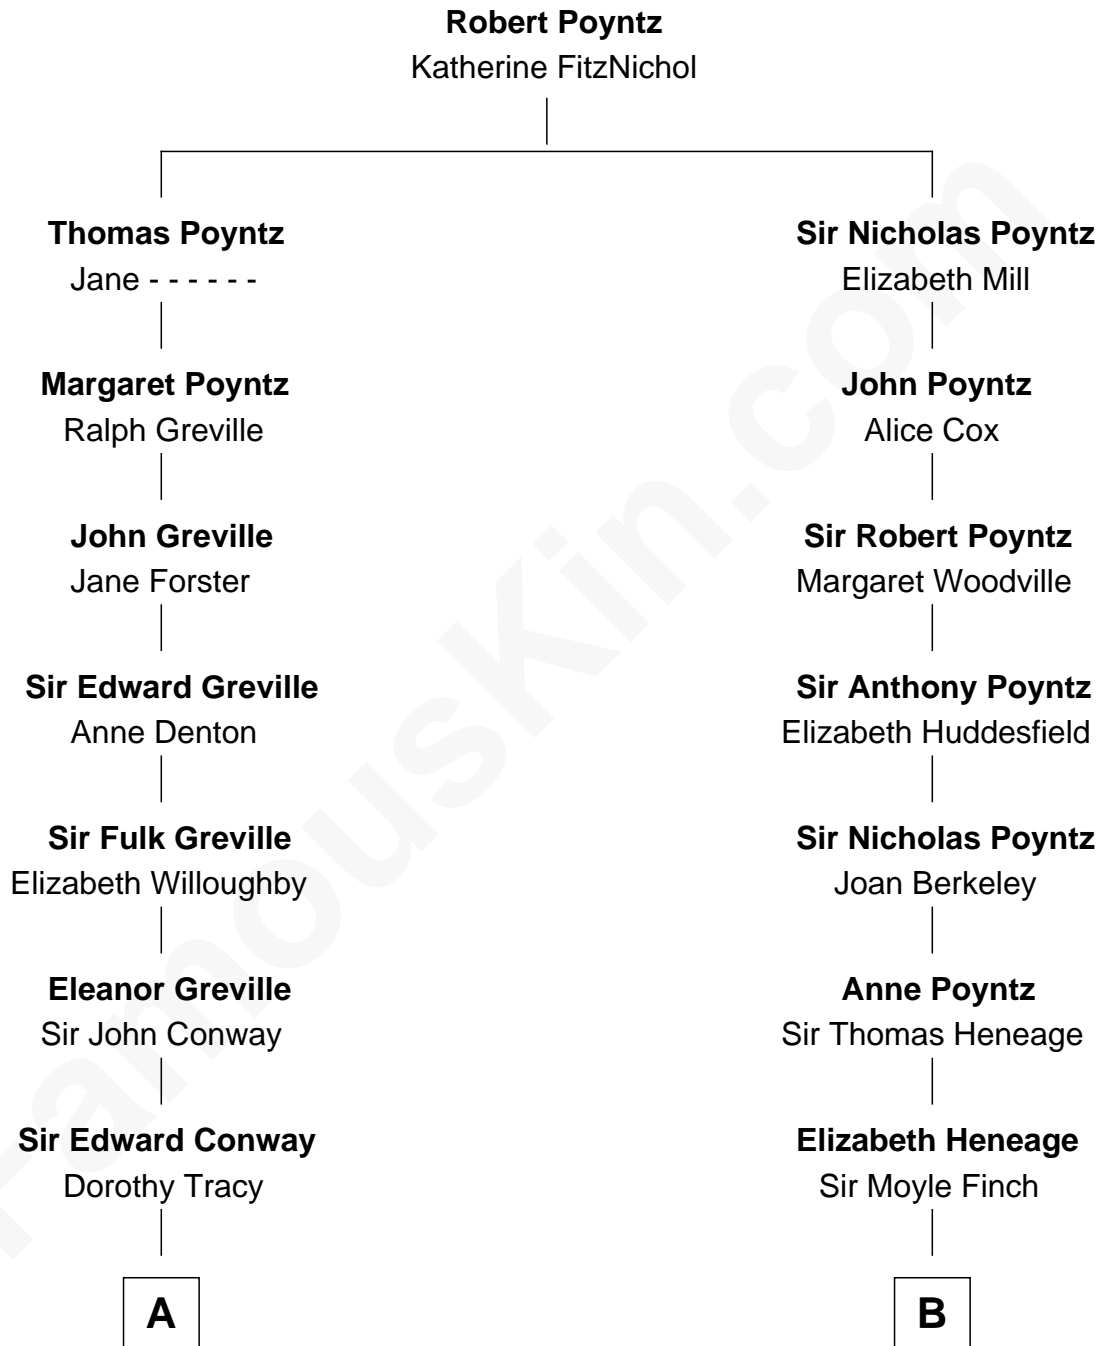

FamousKin.com

Relationship Chart of

Queen Elizabeth II

Queen of the United Kingdom

17th cousin 1 time removed of

Kit Harington

TV Actor - "Game of Thrones"

C