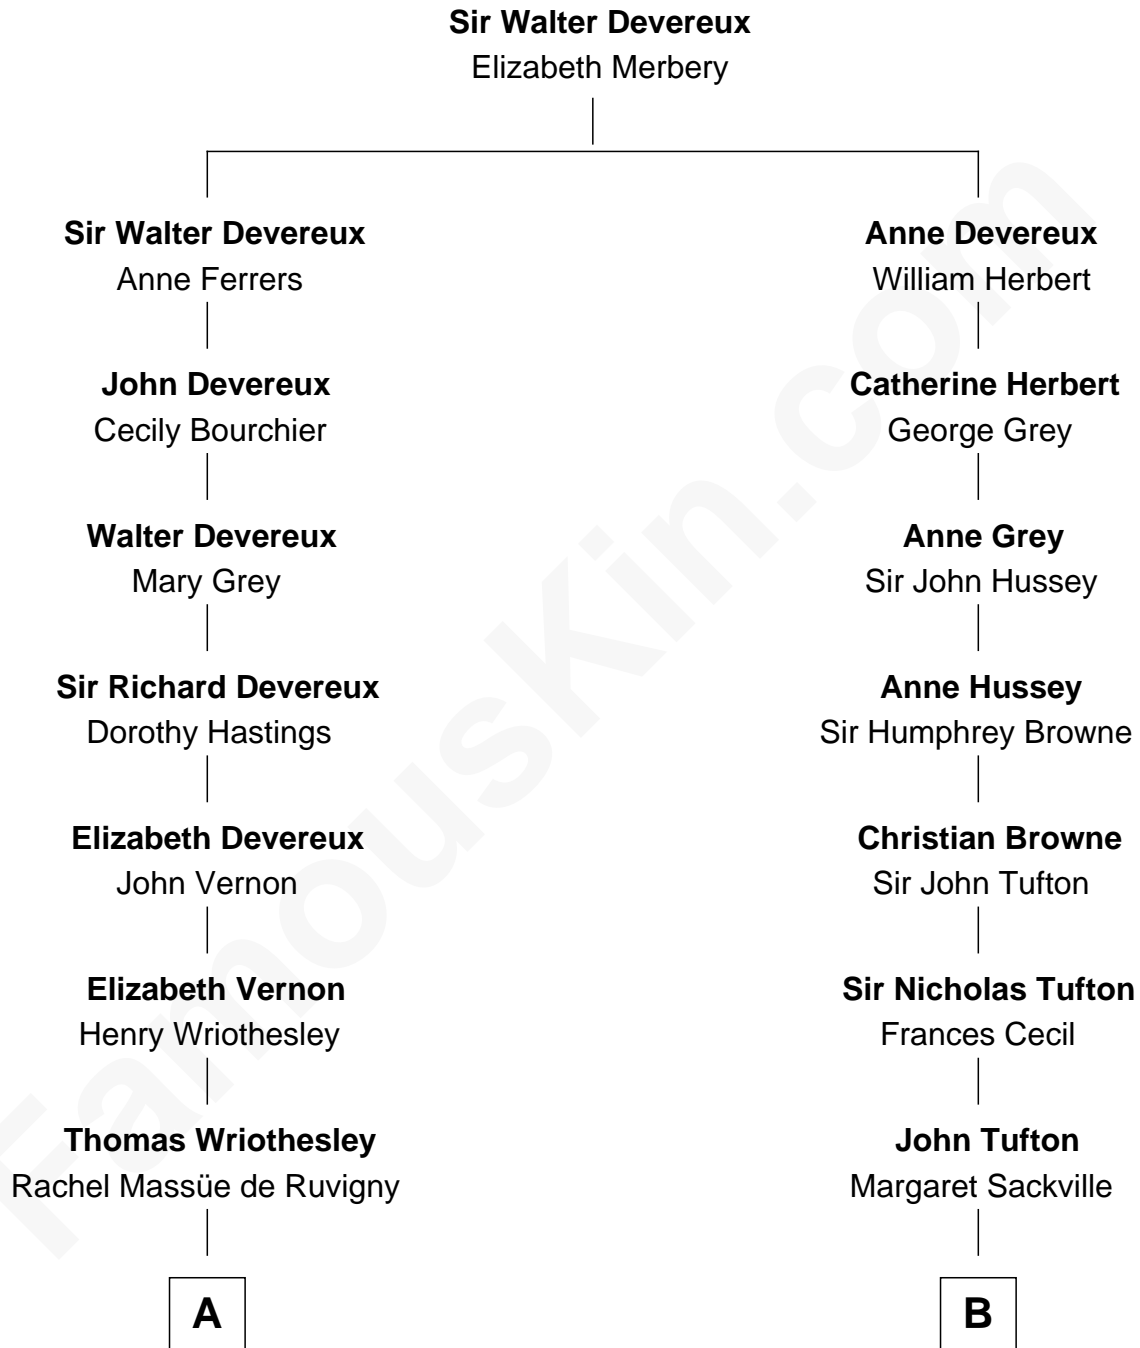

FamousKin.com

Relationship Chart of

Queen Elizabeth II

Queen of the United Kingdom

16th cousin 1 time removed of

Kit Harington

TV Actor - "Game of Thrones"

A

Rachel Wriothesley
William Russell

Rachel Russell
Sir William Cavendish

Sir William Cavendish
Catherine Hoskins

Sir William Cavendish
Charlotte Elizabeth Boyle

Dorothy Cavendish
William Henry Bentinck

Charles Augustus Cavendish-Bentinck
Anne Wellesley

Rev. Charles William Cavendish-Bentinck
Caroline Louisa Burnaby

Cecilia Nina Cavendish-Bentinck
Claude George Bowes-Lyon

Elizabeth Bowes-Lyon
George VI, King of the United Kingdom

Queen Elizabeth II
Queen of the United Kingdom