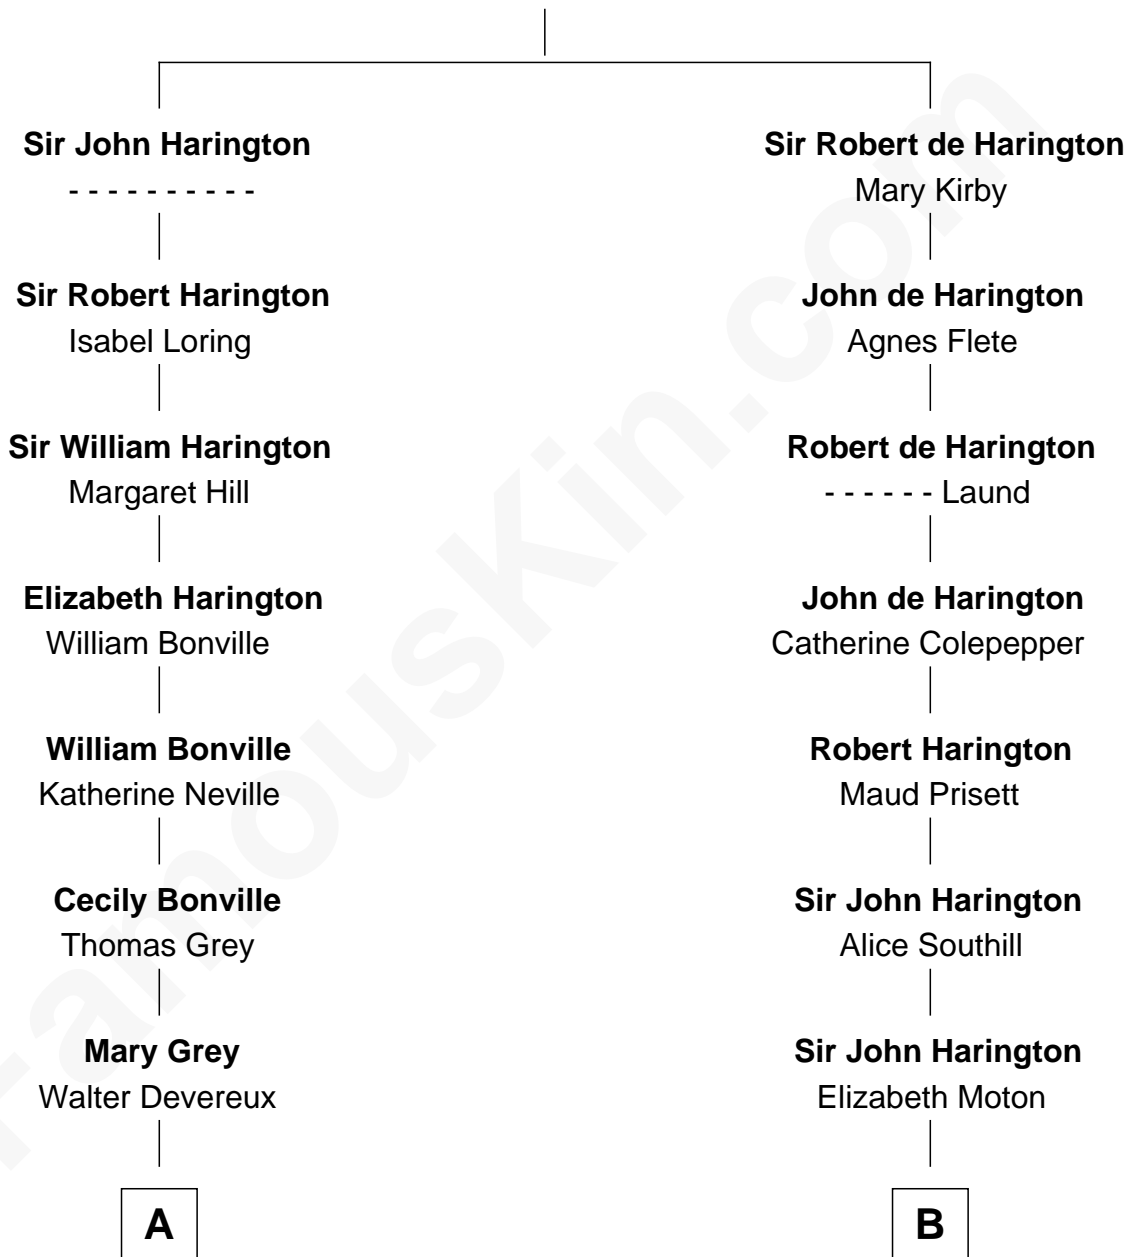

FamousKin.com

Relationship Chart of

Queen Elizabeth II

Queen of the United Kingdom

20th cousin 1 time removed of

Kit Harington

TV Actor - "Game of Thrones"

Sir Robert de Harington

Elizabeth de Multon

C

Rev. Charles William Cavendish-Bentinck

Caroline Louisa Burnaby

Cecilia Nina Cavendish-Bentinck

Claude George Bowes-Lyon

Elizabeth Bowes-Lyon

George VI, King of the United Kingdom

Queen Elizabeth II

Queen of the United Kingdom

D

Sir Richard Harington

Francis Agnata Biscoe

Sir Richard Harington

Selina Louisa Grace Dundas

John Charles Dundas Harington