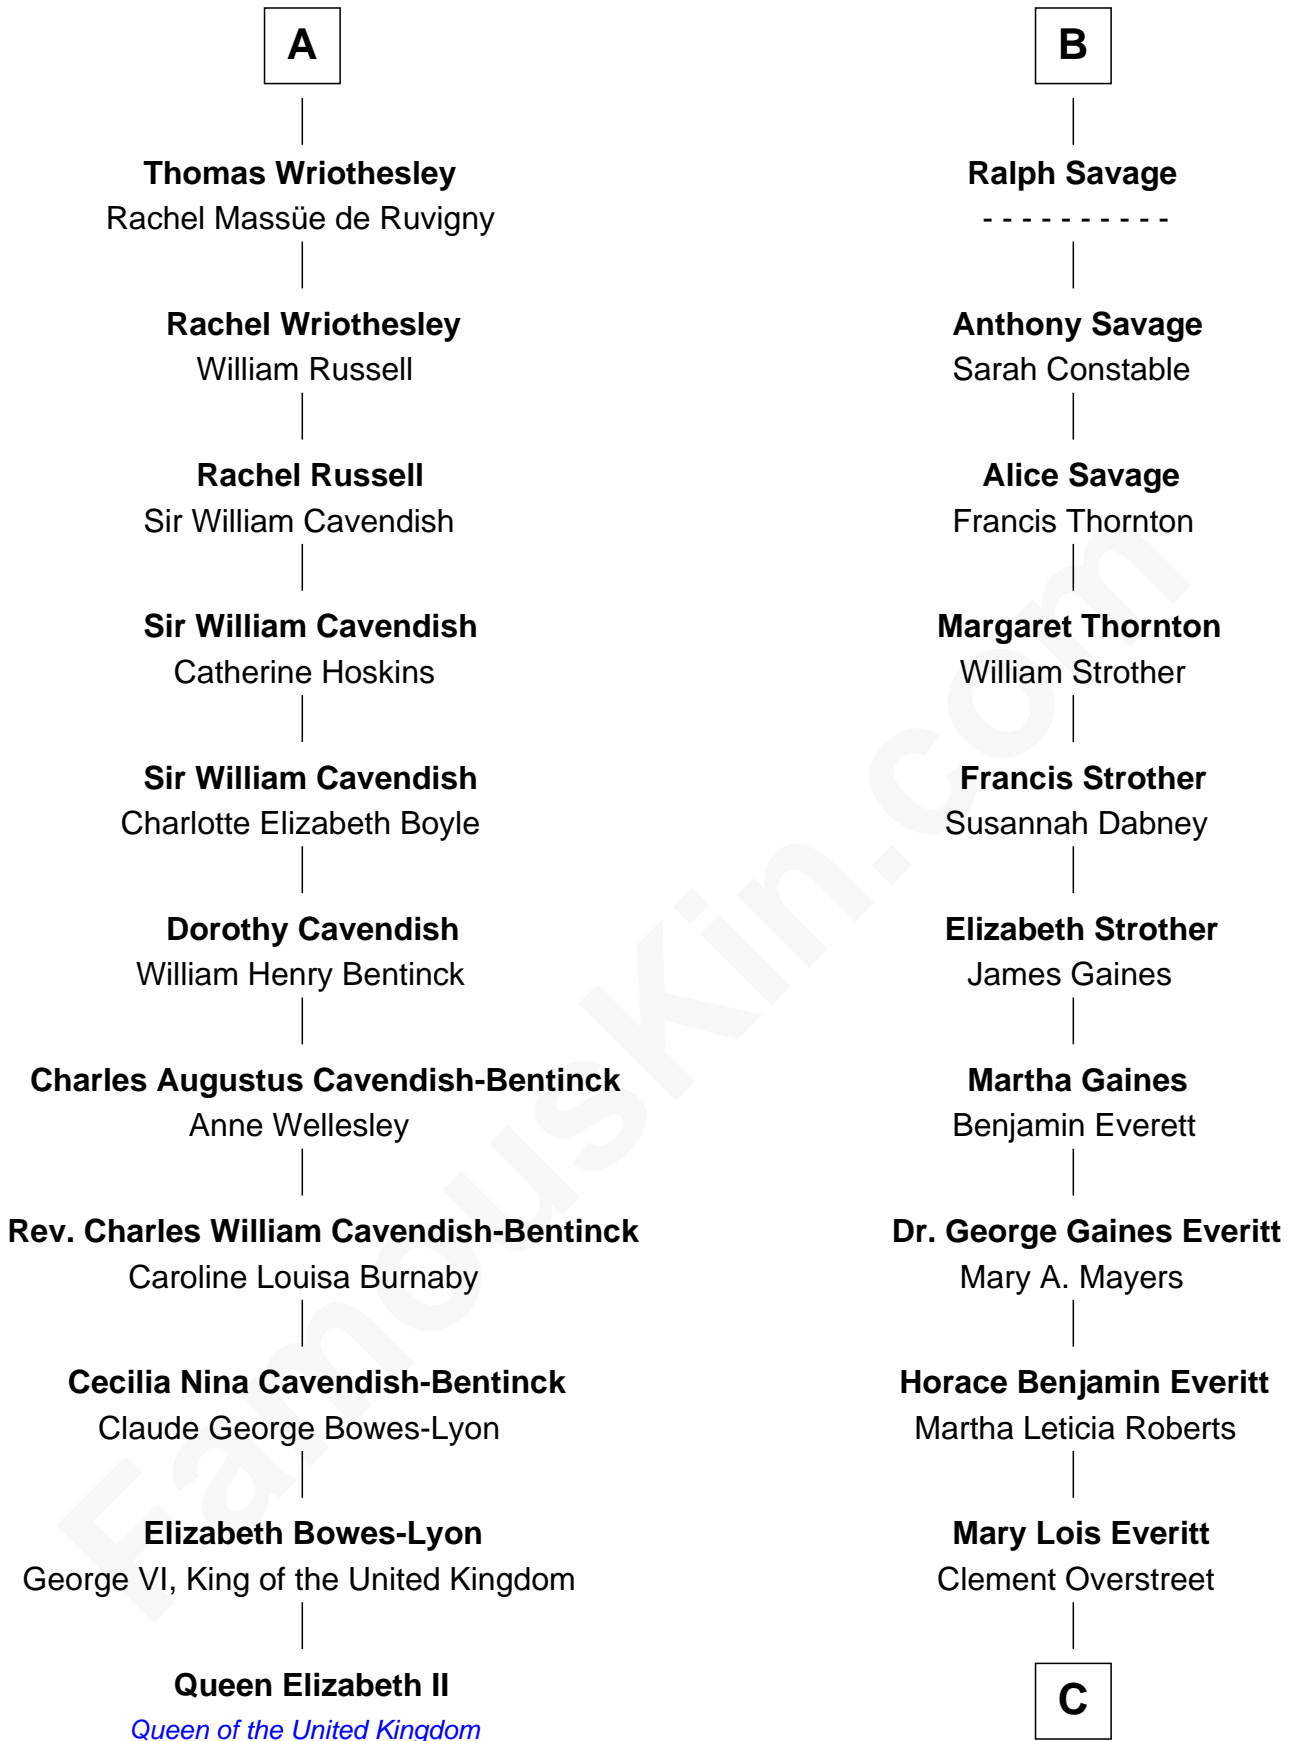

FamousKin.com

Relationship Chart of

Queen Elizabeth II

Queen of the United Kingdom

17th cousin 1 time removed of

William H. Macy

TV and Movie Actor

Sir Edmund Ferrers

Ellen Roche

C

Lois Elizabeth Overstreet

William Hall Macy

William H. Macy

TV and Movie Actor

FamousKin.com

Elizabeth II photo by [Eric Draper](#)