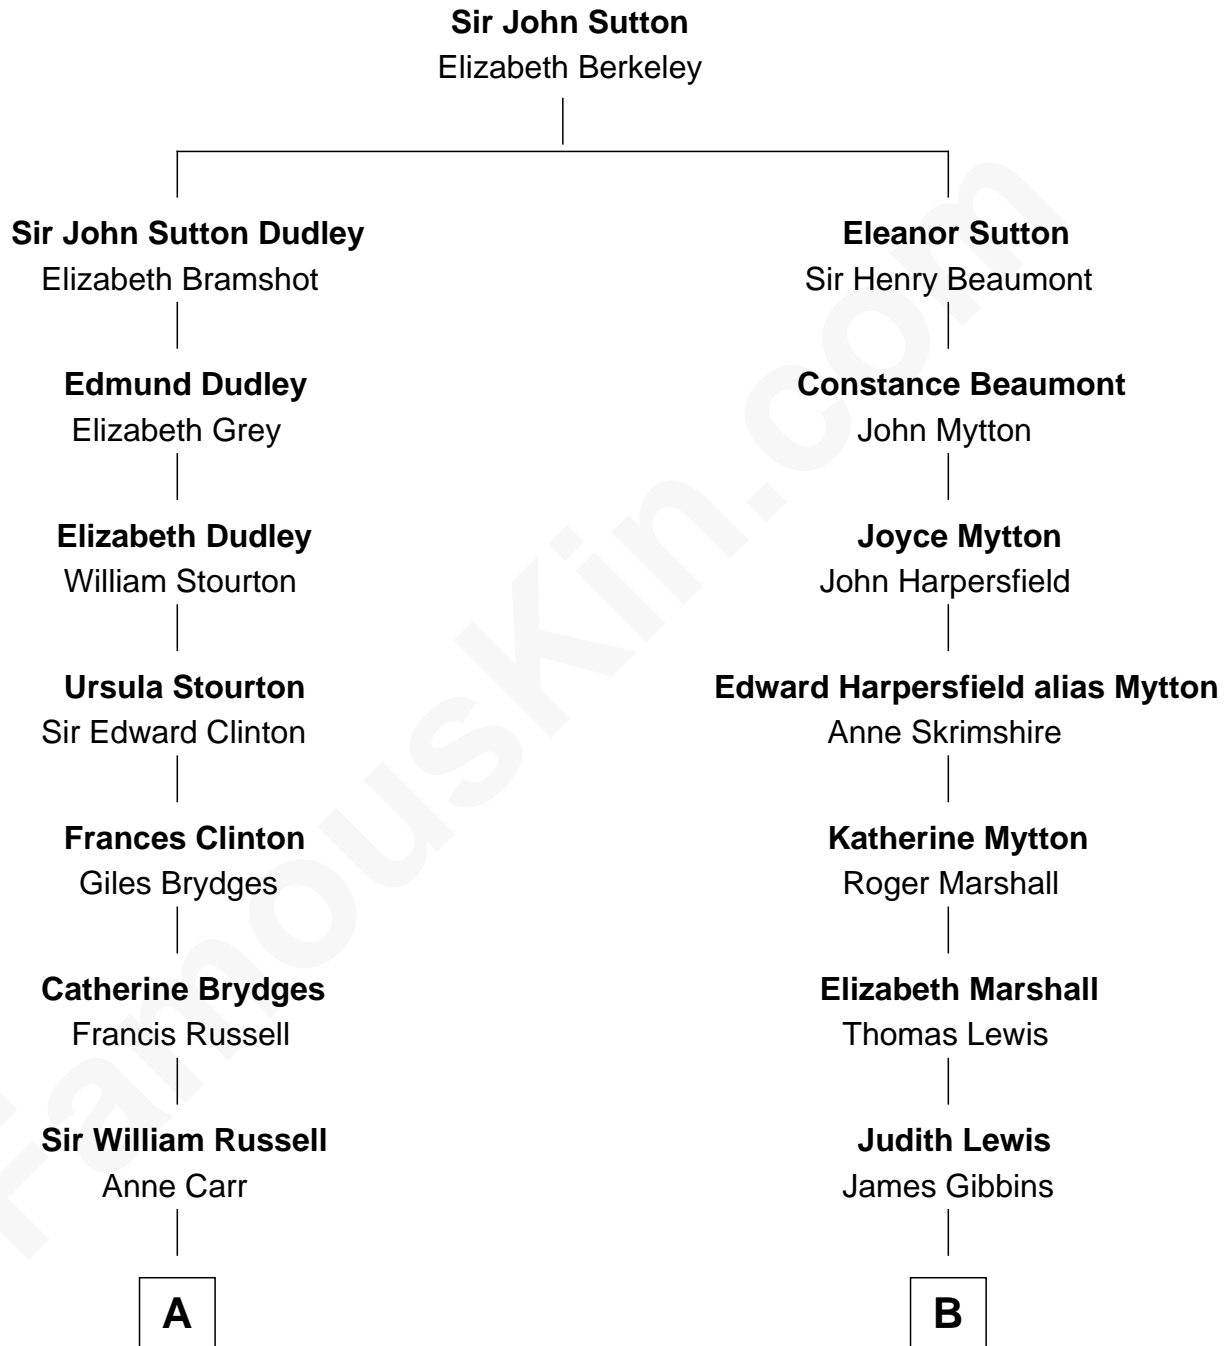

FamousKin.com Relationship Chart of Queen Elizabeth II

Queen of the United Kingdom

16th cousin 1 time removed of

Gerald Ford

38th U.S. President

A

William Russell
Rachel Wriothesley

Rachel Russell
Sir William Cavendish

Sir William Cavendish
Catherine Hoskins

Sir William Cavendish
Charlotte Elizabeth Boyle

Dorothy Cavendish
William Henry Bentinck

Charles Augustus Cavendish-Bentinck
Anne Wellesley

Rev. Charles William Cavendish-Bentinck
Caroline Louisa Burnaby

Cecilia Nina Cavendish-Bentinck
Claude George Bowes-Lyon

Elizabeth Bowes-Lyon
George VI, King of the United Kingdom

Queen Elizabeth II
Queen of the United Kingdom

B

Hannah Gibbins

Mary Hibbert
Joseph Jewett