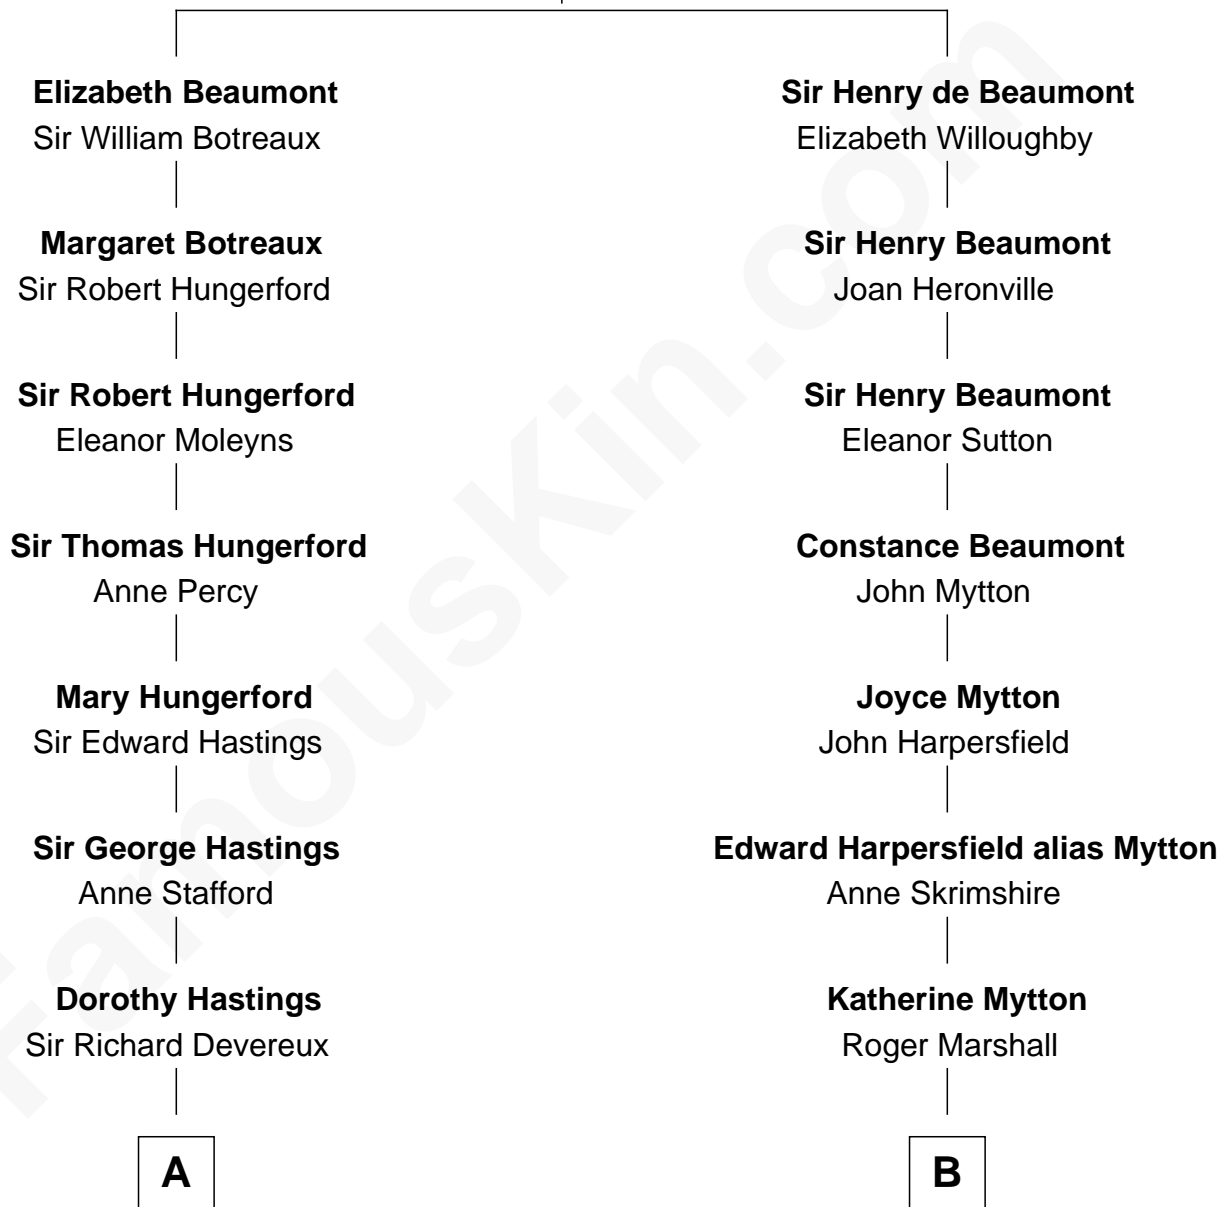

FamousKin.com Relationship Chart of

Queen Elizabeth II

Queen of the United Kingdom

19th cousin of

Gerald Ford

38th U.S. President

Sir John de Beaumont
Katherine de Everingham

C

Cecilia Nina Cavendish-Bentinck

Claude George Bowes-Lyon

Elizabeth Bowes-Lyon

George VI, King of the United Kingdom

Queen Elizabeth II

Queen of the United Kingdom

D

Adele Augusta Ayer

Levi Addison Gardner

Dorothy Ayer Gardner

Leslie Lynch King

Gerald Ford

38th U.S. President

FamousKin.com