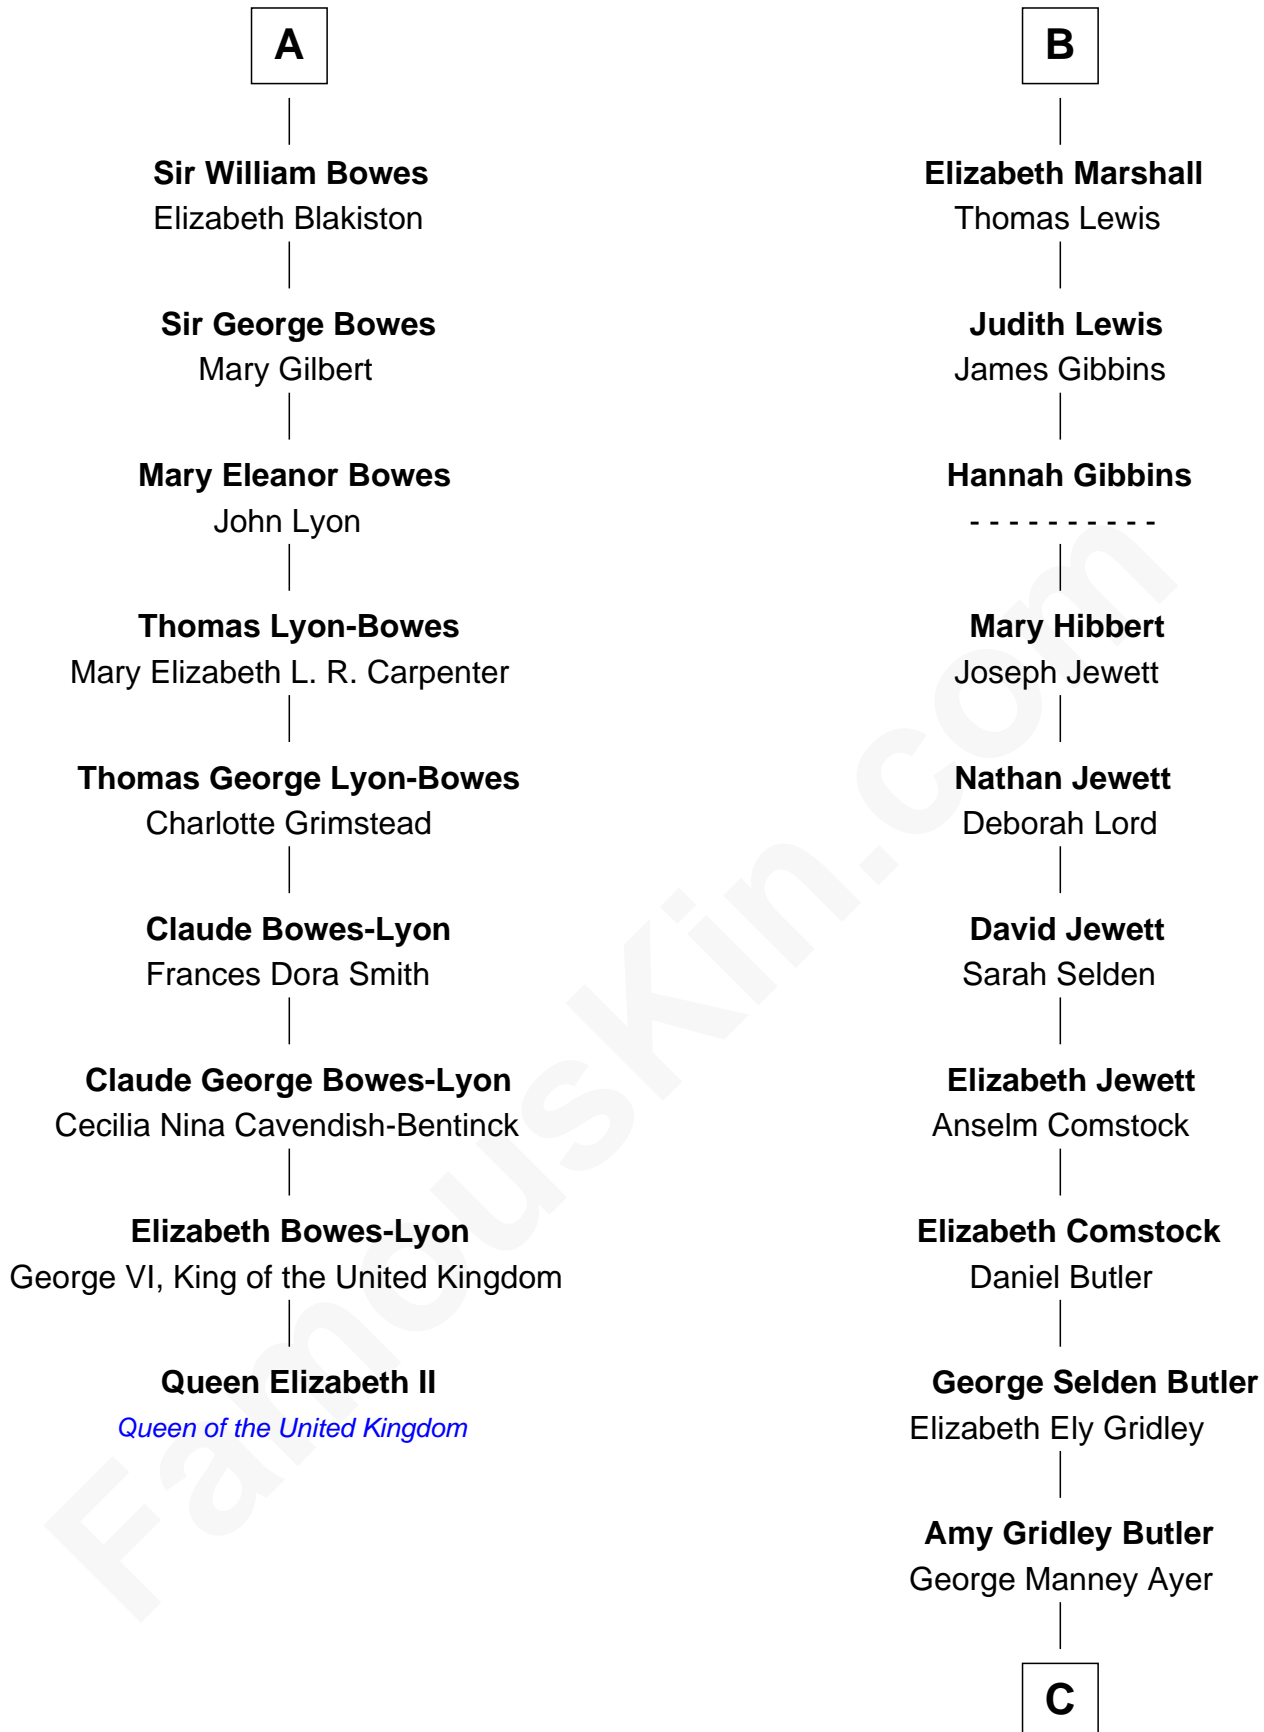

# FamousKin.com Relationship Chart of

**Queen Elizabeth II**

*Queen of the United Kingdom*

15th cousin 4 times removed of

**Gerald Ford**

*38th U.S. President*

**Sir William Willoughby**

Lucy le Strange

**Sir George Bowes**

Jane Talbot

**Thomas Bowes**

Anne Warcop

**Thomas Bowes**

Anne Maxton

**A**

**Elizabeth Willoughby**

John Harpersfield

**Edward Harpersfield alias Mytton**

Anne Skrimshire

**Katherine Mytton**

Roger Marshall

**B**

**C**

**Adele Augusta Ayer**  
Levi Addison Gardner

**Dorothy Ayer Gardner**  
Leslie Lynch King

**Gerald Ford**  
*38th U.S. President*

FamousKin.com