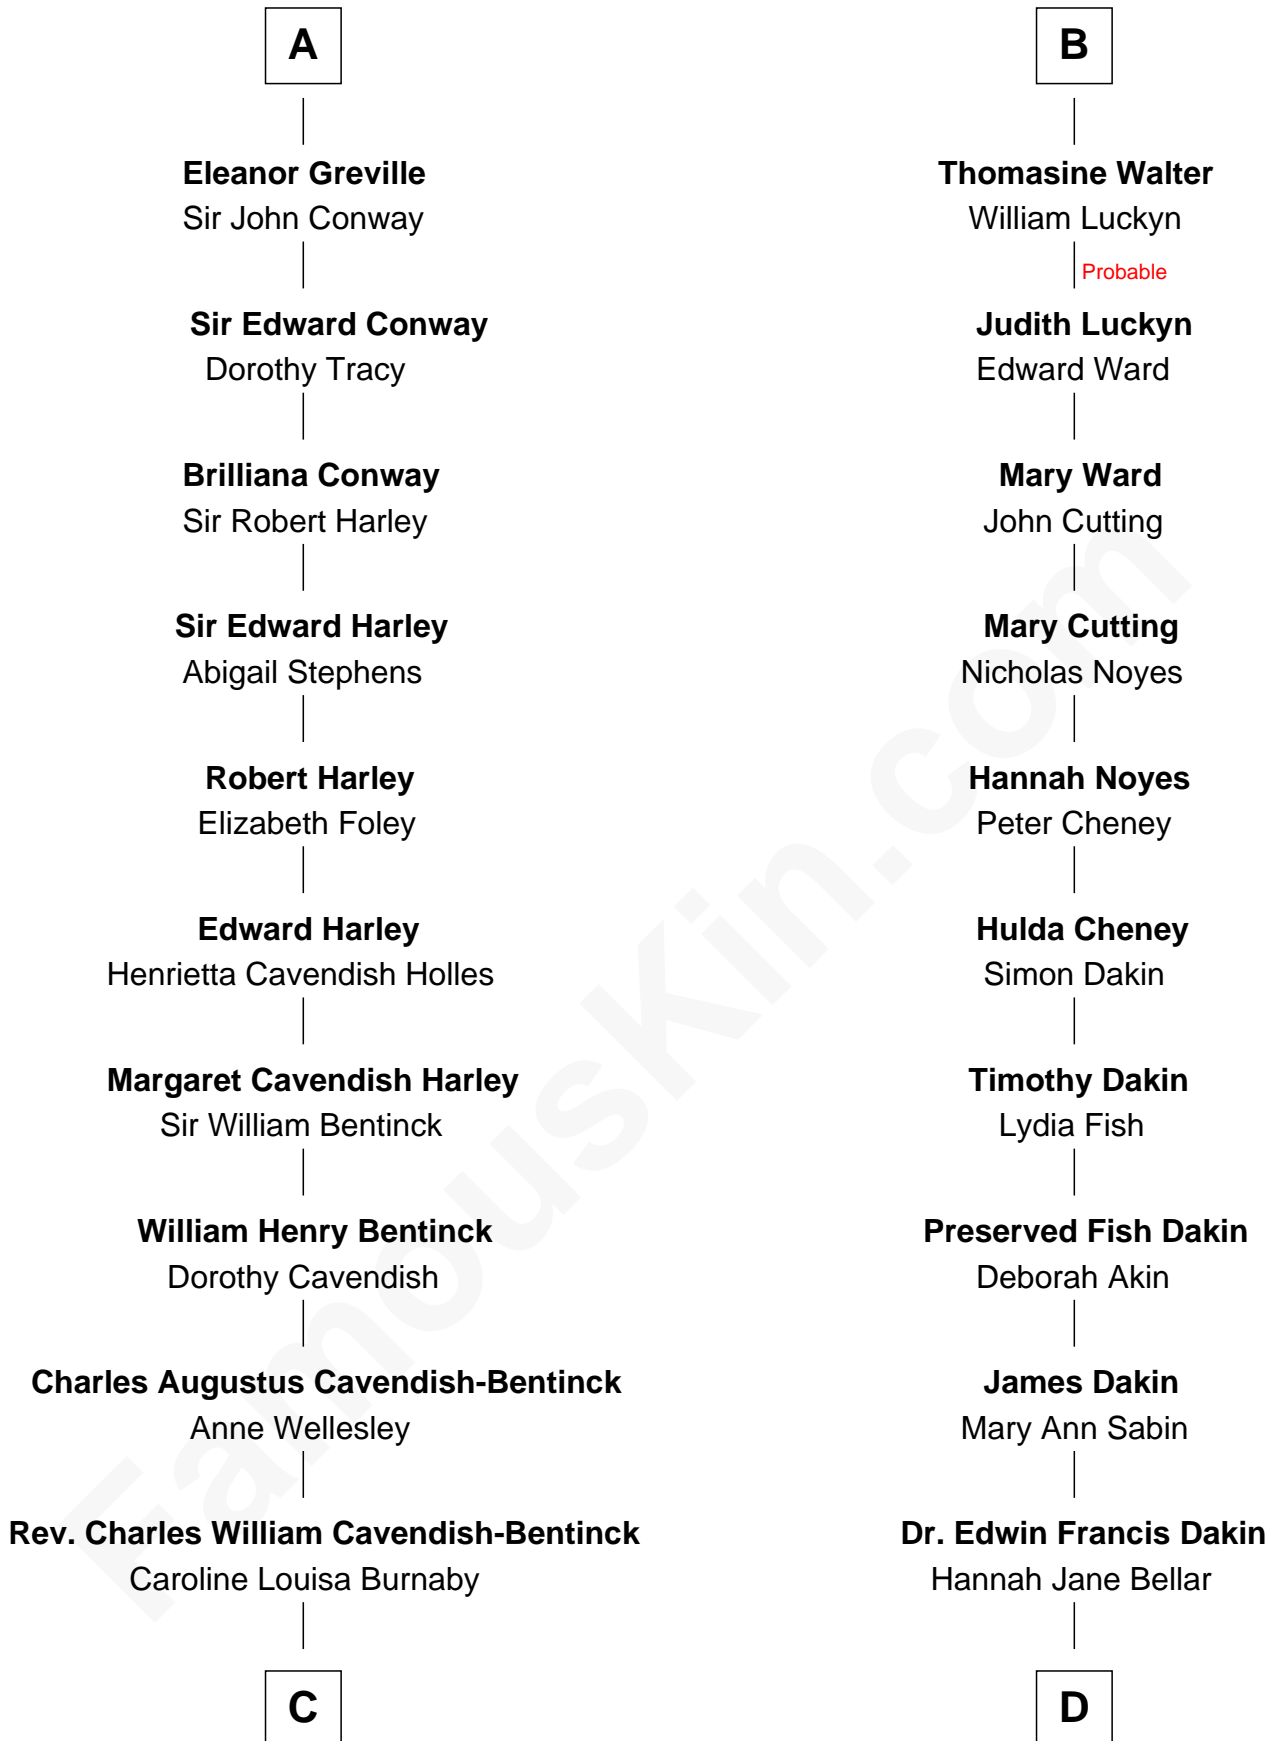

# FamousKin.com Relationship Chart of

**Queen Elizabeth II**

*Queen of the United Kingdom*

19th cousin 2 times removed of

**Ethan Hawke**

*Actor, Director, Screenwriter, Novelist*

**Sir John Howard**

Alice de Bois

**C**

**Cecilia Nina Cavendish-Bentinck**

Claude George Bowes-Lyon

**Elizabeth Bowes-Lyon**

George VI, King of the United Kingdom

**Queen Elizabeth II**

*Queen of the United Kingdom*

**D**

**Ida Jane Dakin**

George Washington Hawke

**Ronald M. Hawke**

Edith S. Mosher

**Frank Taylor Hawke**

Betty Virginia Hartsock

**James Steven Hawke**

Leslie Carole Green