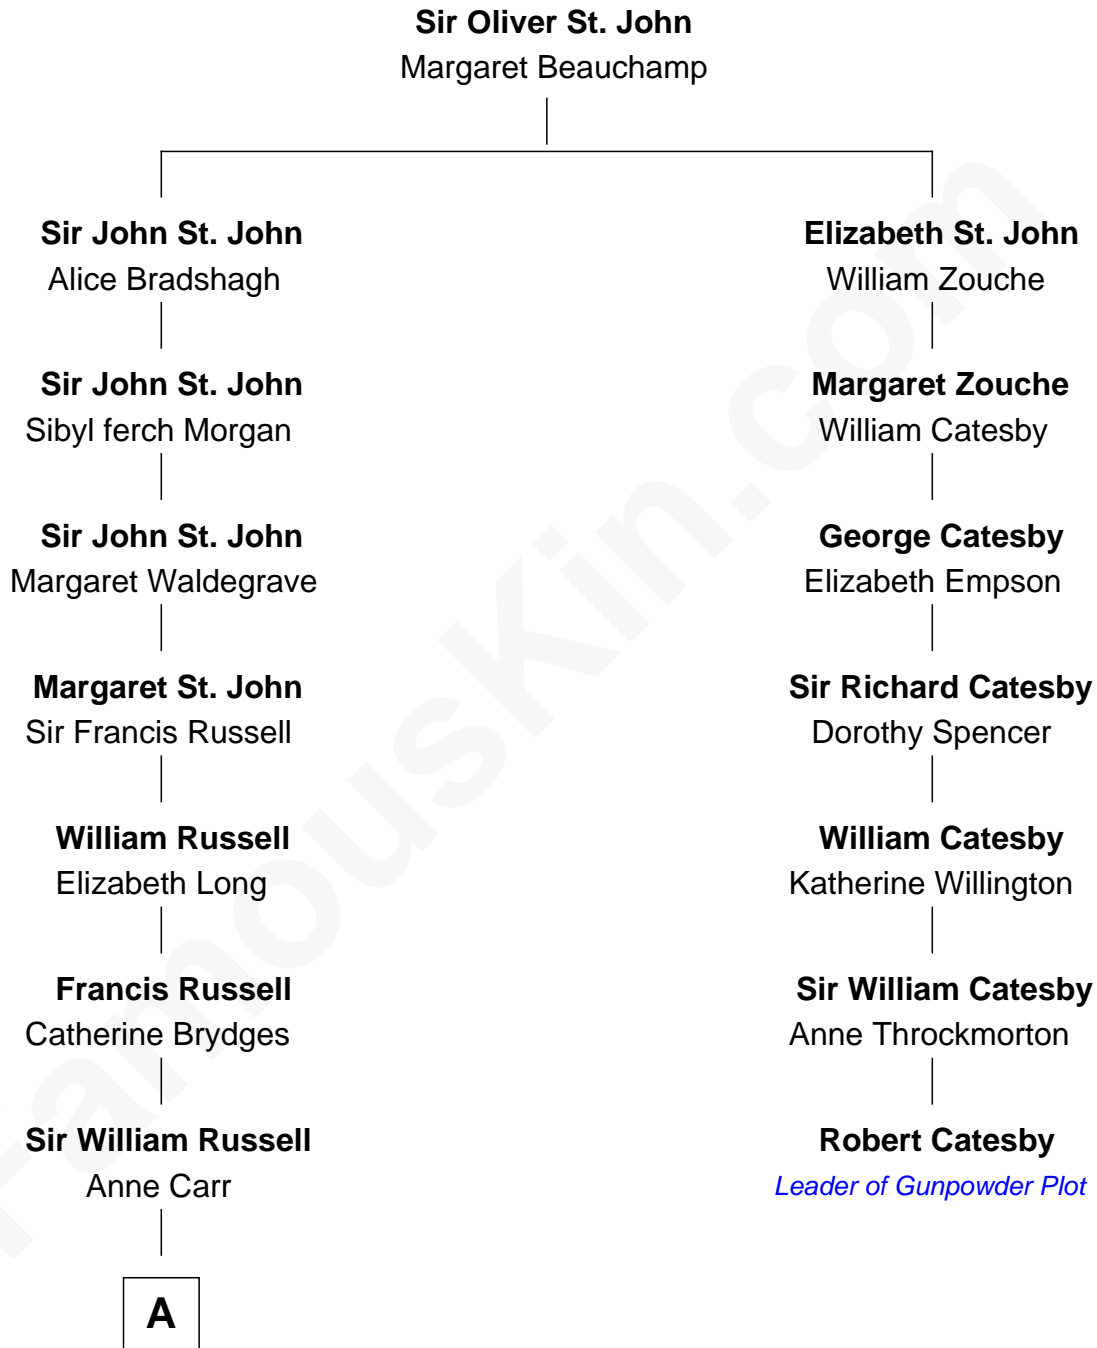

FamousKin.com

Relationship Chart of

Queen Elizabeth II

Queen of the United Kingdom

6th cousin 10 times removed of

Robert Catesby

Leader of Gunpowder Plot

A

William Russell
Rachel Wriothesley

Rachel Russell
Sir William Cavendish

Sir William Cavendish
Catherine Hoskins

Sir William Cavendish
Charlotte Elizabeth Boyle

Dorothy Cavendish
William Henry Bentinck

Charles Augustus Cavendish-Bentinck
Anne Wellesley