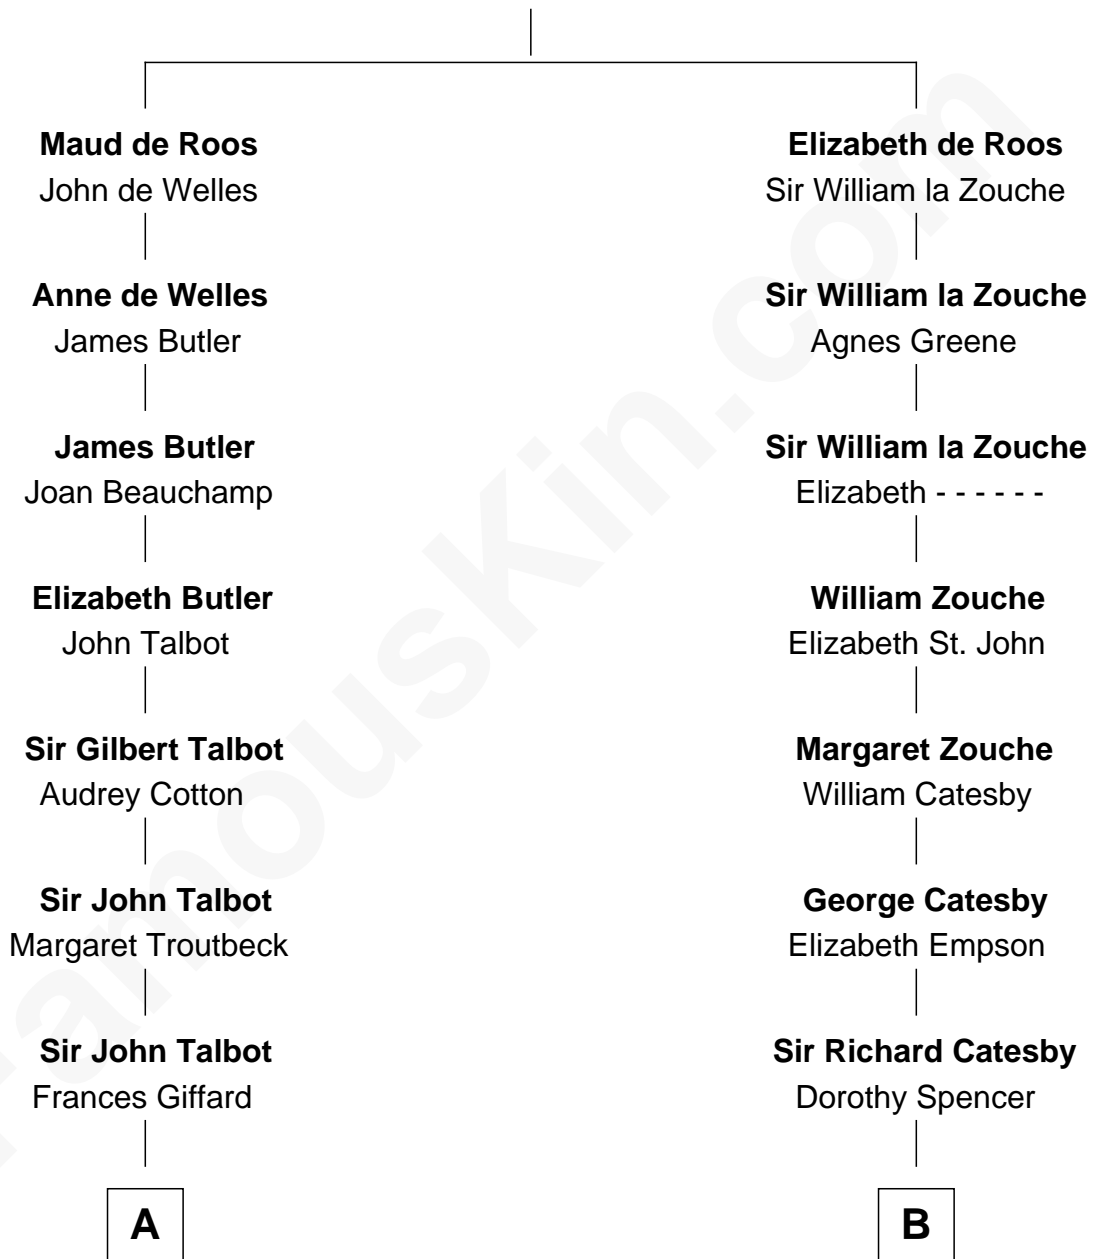

FamousKin.com

Relationship Chart of

Queen Elizabeth II

Queen of the United Kingdom

9th cousin 9 times removed of

Robert Catesby

Leader of Gunpowder Plot

Sir William de Ros
Margery de Badlesmere

C

Elizabeth Bowes-Lyon

George VI, King of the United Kingdom

Queen Elizabeth II

Queen of the United Kingdom

FamousKin.com