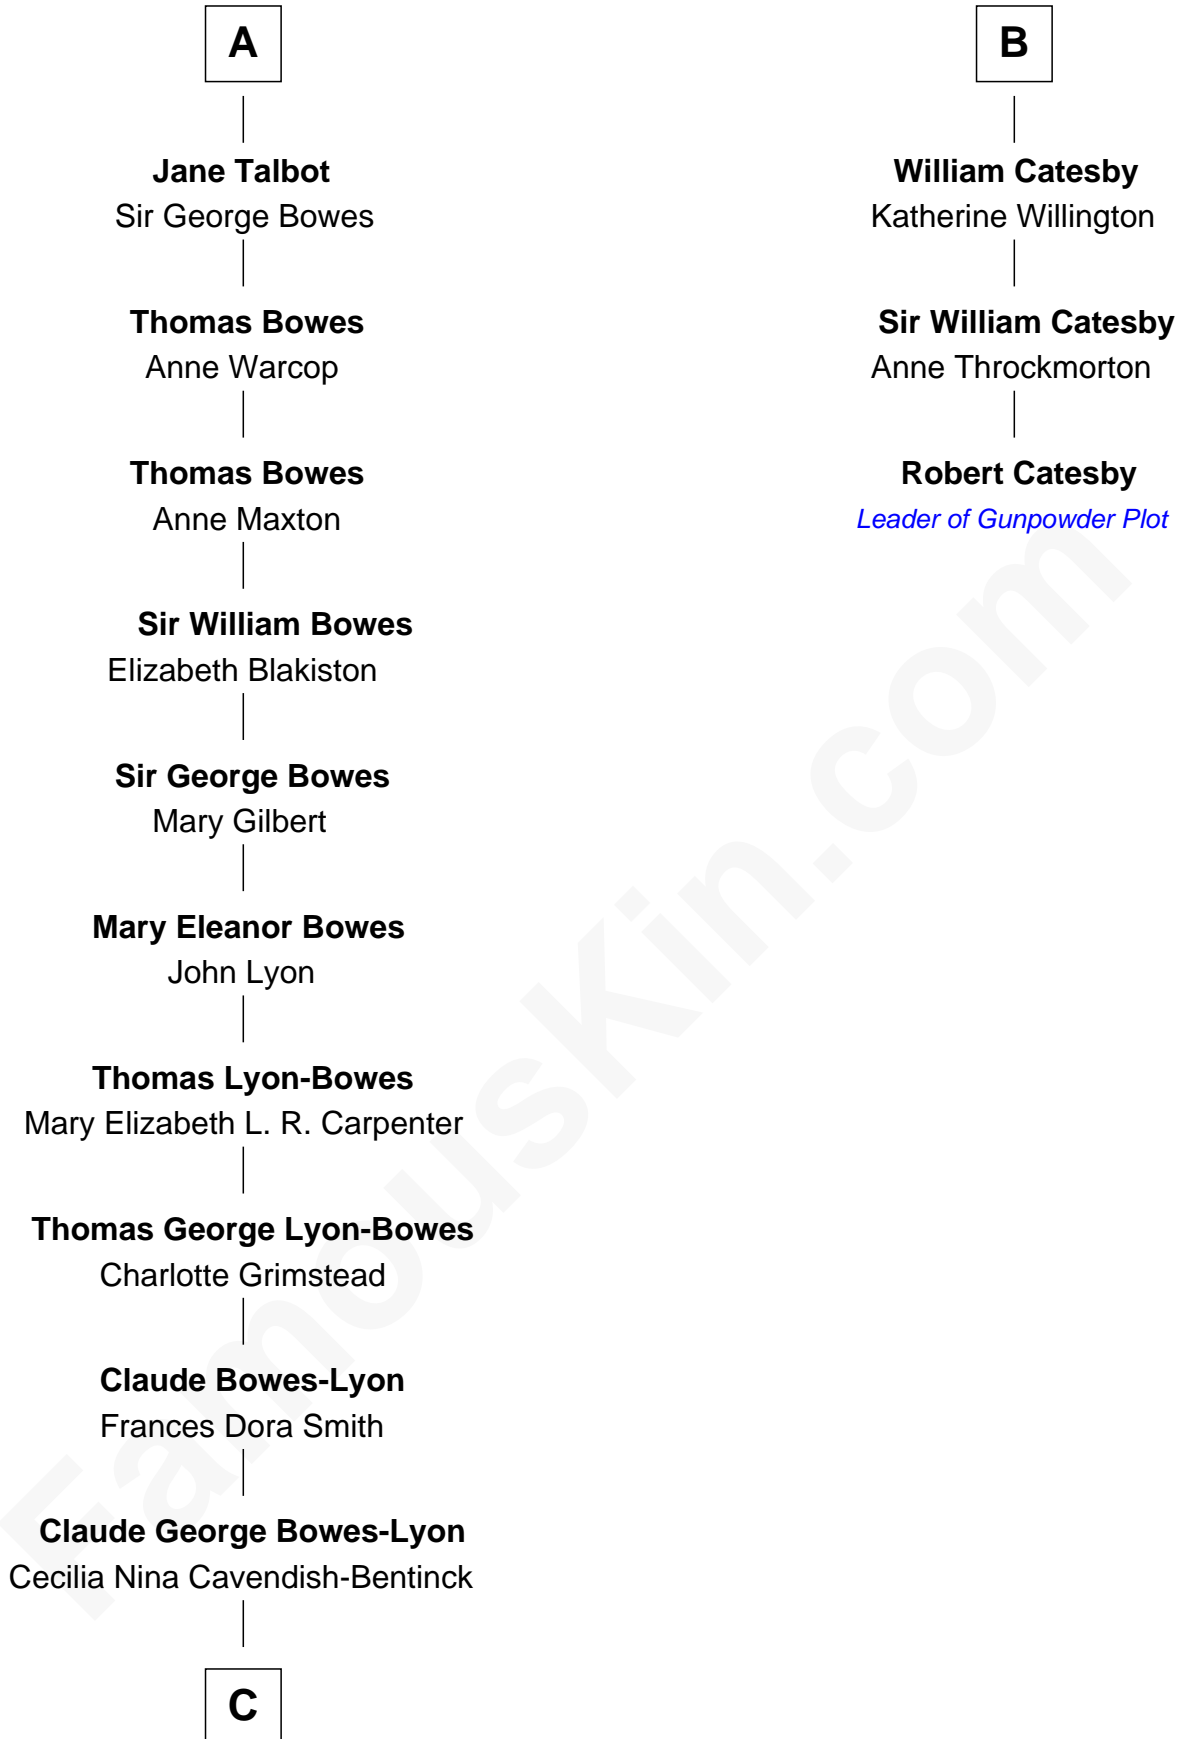

FamousKin.com

Relationship Chart of

Queen Elizabeth II

Queen of the United Kingdom

9th cousin 9 times removed of

Robert Catesby

Leader of Gunpowder Plot

Sir William de Ros
Margery de Badlesmere

C

Elizabeth Bowes-Lyon

George VI, King of the United Kingdom

Queen Elizabeth II

Queen of the United Kingdom

FamousKin.com