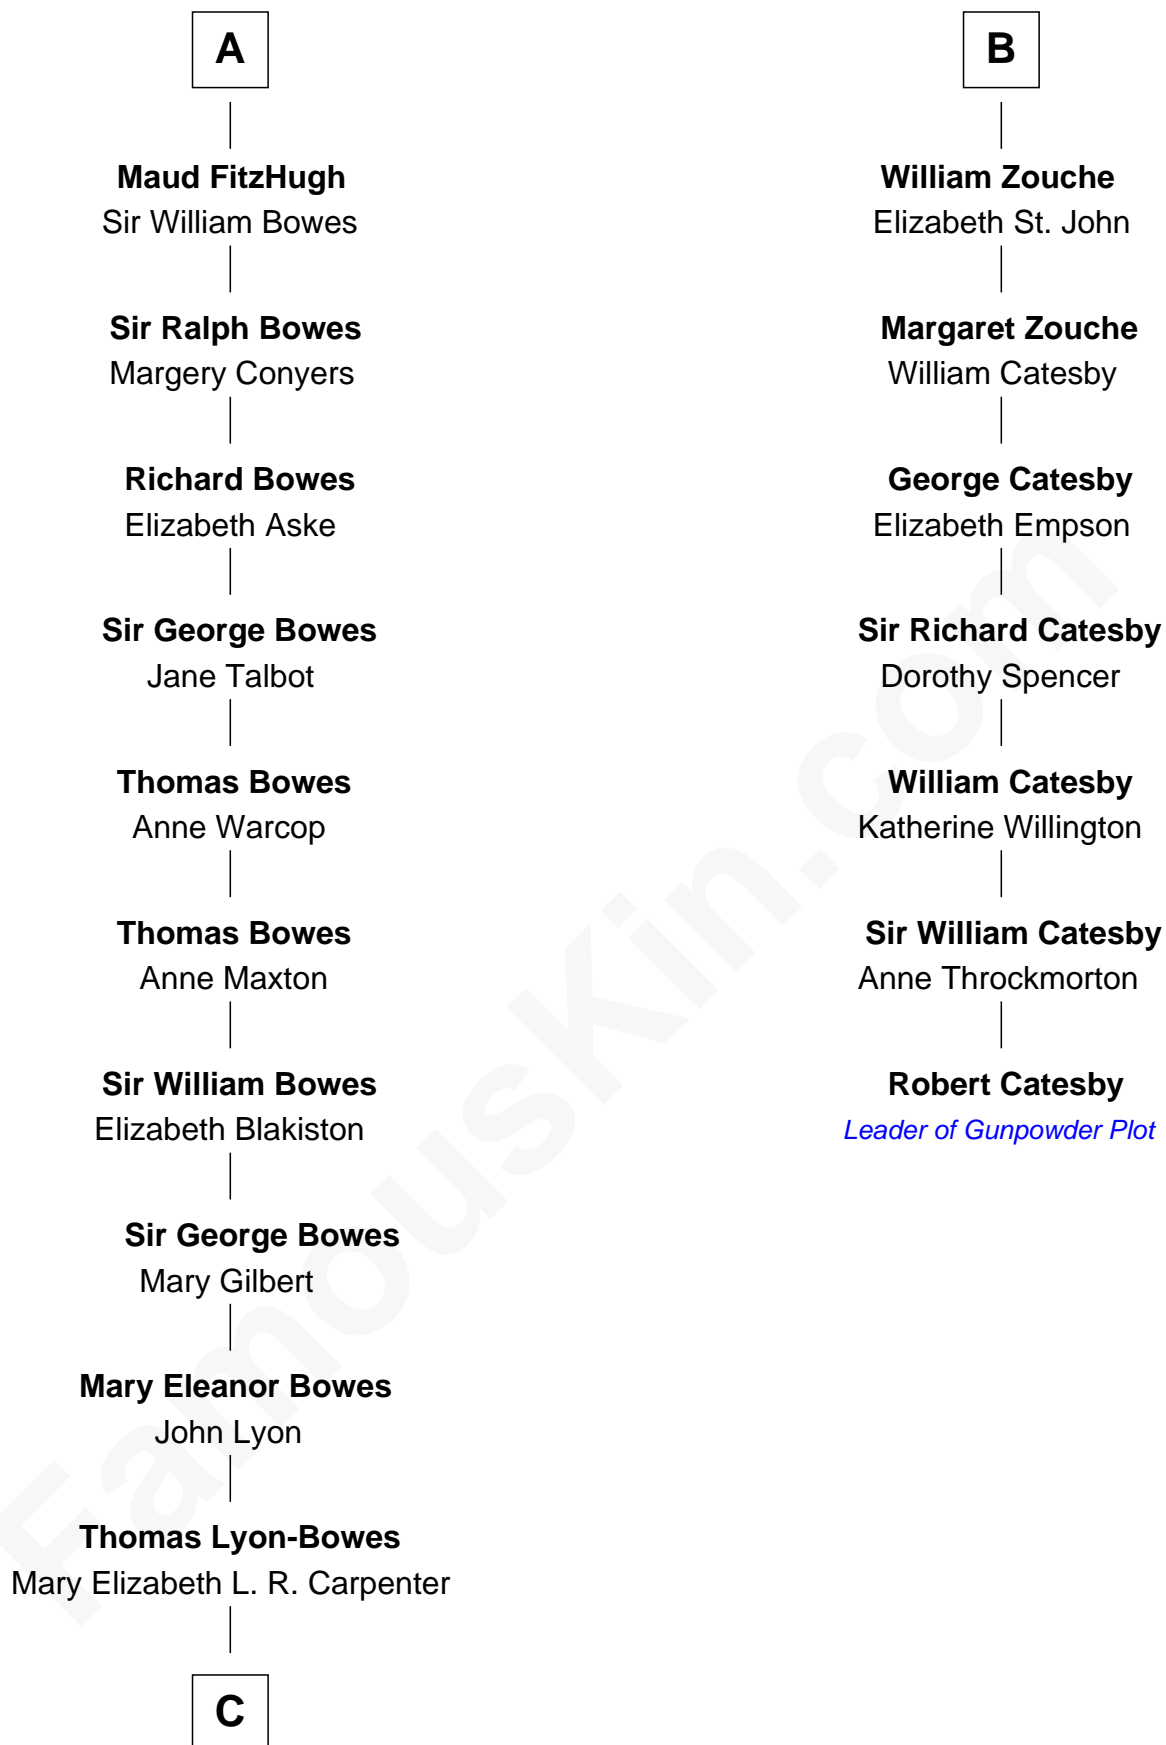

# FamousKin.com Relationship Chart of

**Queen Elizabeth II**

*Queen of the United Kingdom*

13th cousin 8 times removed of

**Robert Catesby**

*Leader of Gunpowder Plot*

**C**

**Thomas George Lyon-Bowes**

Charlotte Grimstead

**Claude Bowes-Lyon**

Frances Dora Smith

**Claude George Bowes-Lyon**

Cecilia Nina Cavendish-Bentinck

**Elizabeth Bowes-Lyon**

George VI, King of the United Kingdom

**Queen Elizabeth II**

*Queen of the United Kingdom*

FamousKin.com