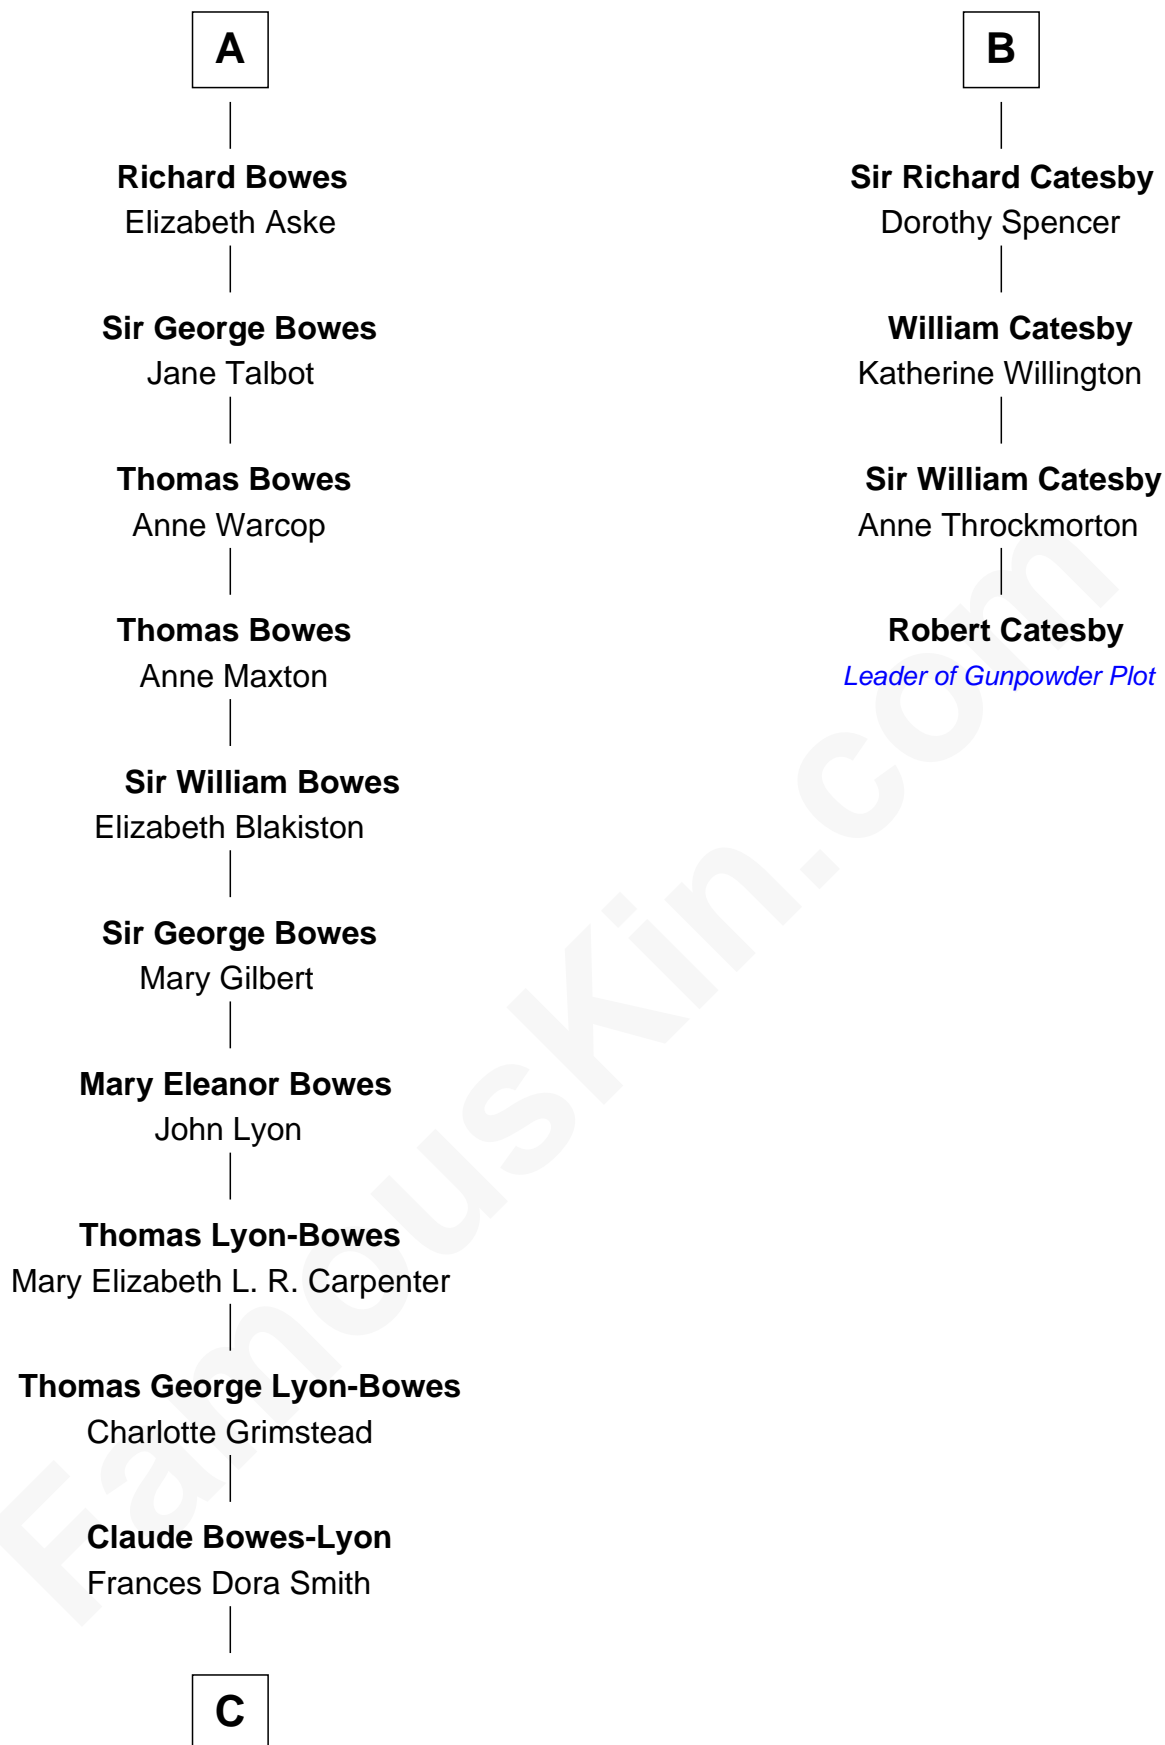

FamousKin.com

Relationship Chart of

Queen Elizabeth II

Queen of the United Kingdom

10th cousin 9 times removed of

Robert Catesby

Leader of Gunpowder Plot

Eudo la Zouche
Milicent de Cantilupe

Eve la Zouche
Sir Maurice de Berkeley

Isabel de Berkeley
Sir Robert de Clifford

Sir Roger de Clifford
Maud de Beauchamp

Katherine de Clifford
Sir Ralph de Greystoke

Joan de Greystoke
Sir William Bowes

Sir William Bowes
Maud FitzHugh

Sir Ralph Bowes
Margery Conyers

A

Lucy Zouche
Thomas de Greene

Sir Henry Greene
Katherine Drayton

Agnes Greene
Sir William la Zouche

Sir William la Zouche
Elizabeth - - - - -

William Zouche
Elizabeth St. John

Margaret Zouche
William Catesby

George Catesby
Elizabeth Empson

B

C

Claude George Bowes-Lyon
Cecilia Nina Cavendish-Bentinck

Elizabeth Bowes-Lyon
George VI, King of the United Kingdom

Queen Elizabeth II
Queen of the United Kingdom