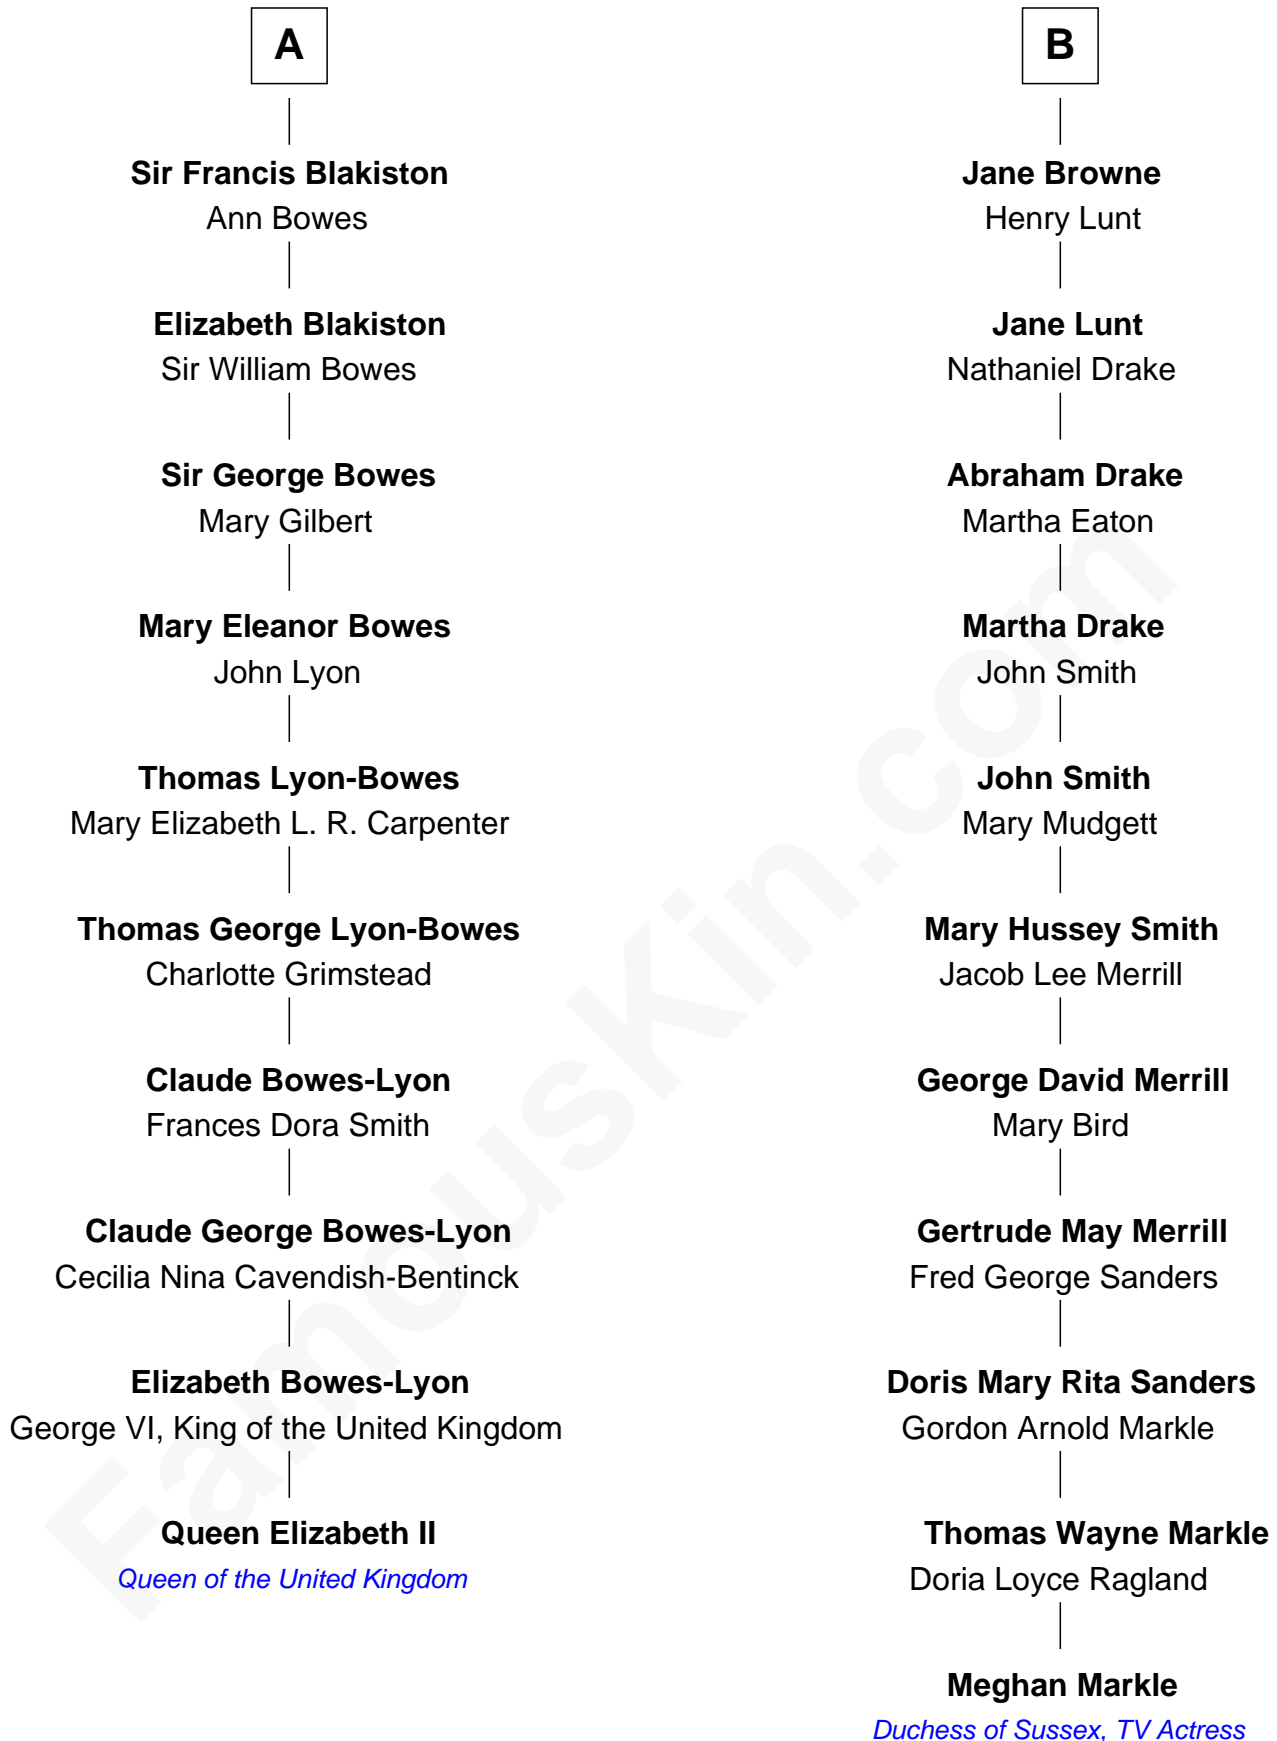

# FamousKin.com Relationship Chart of Queen Elizabeth II

*Queen of the United Kingdom*

16th cousin 1 time removed of

**Meghan Markle**

*Duchess of Sussex, TV Actress*

**Sir John Hastings**

Anne Morley

Elizabeth II photo by [Eric Draper](#)