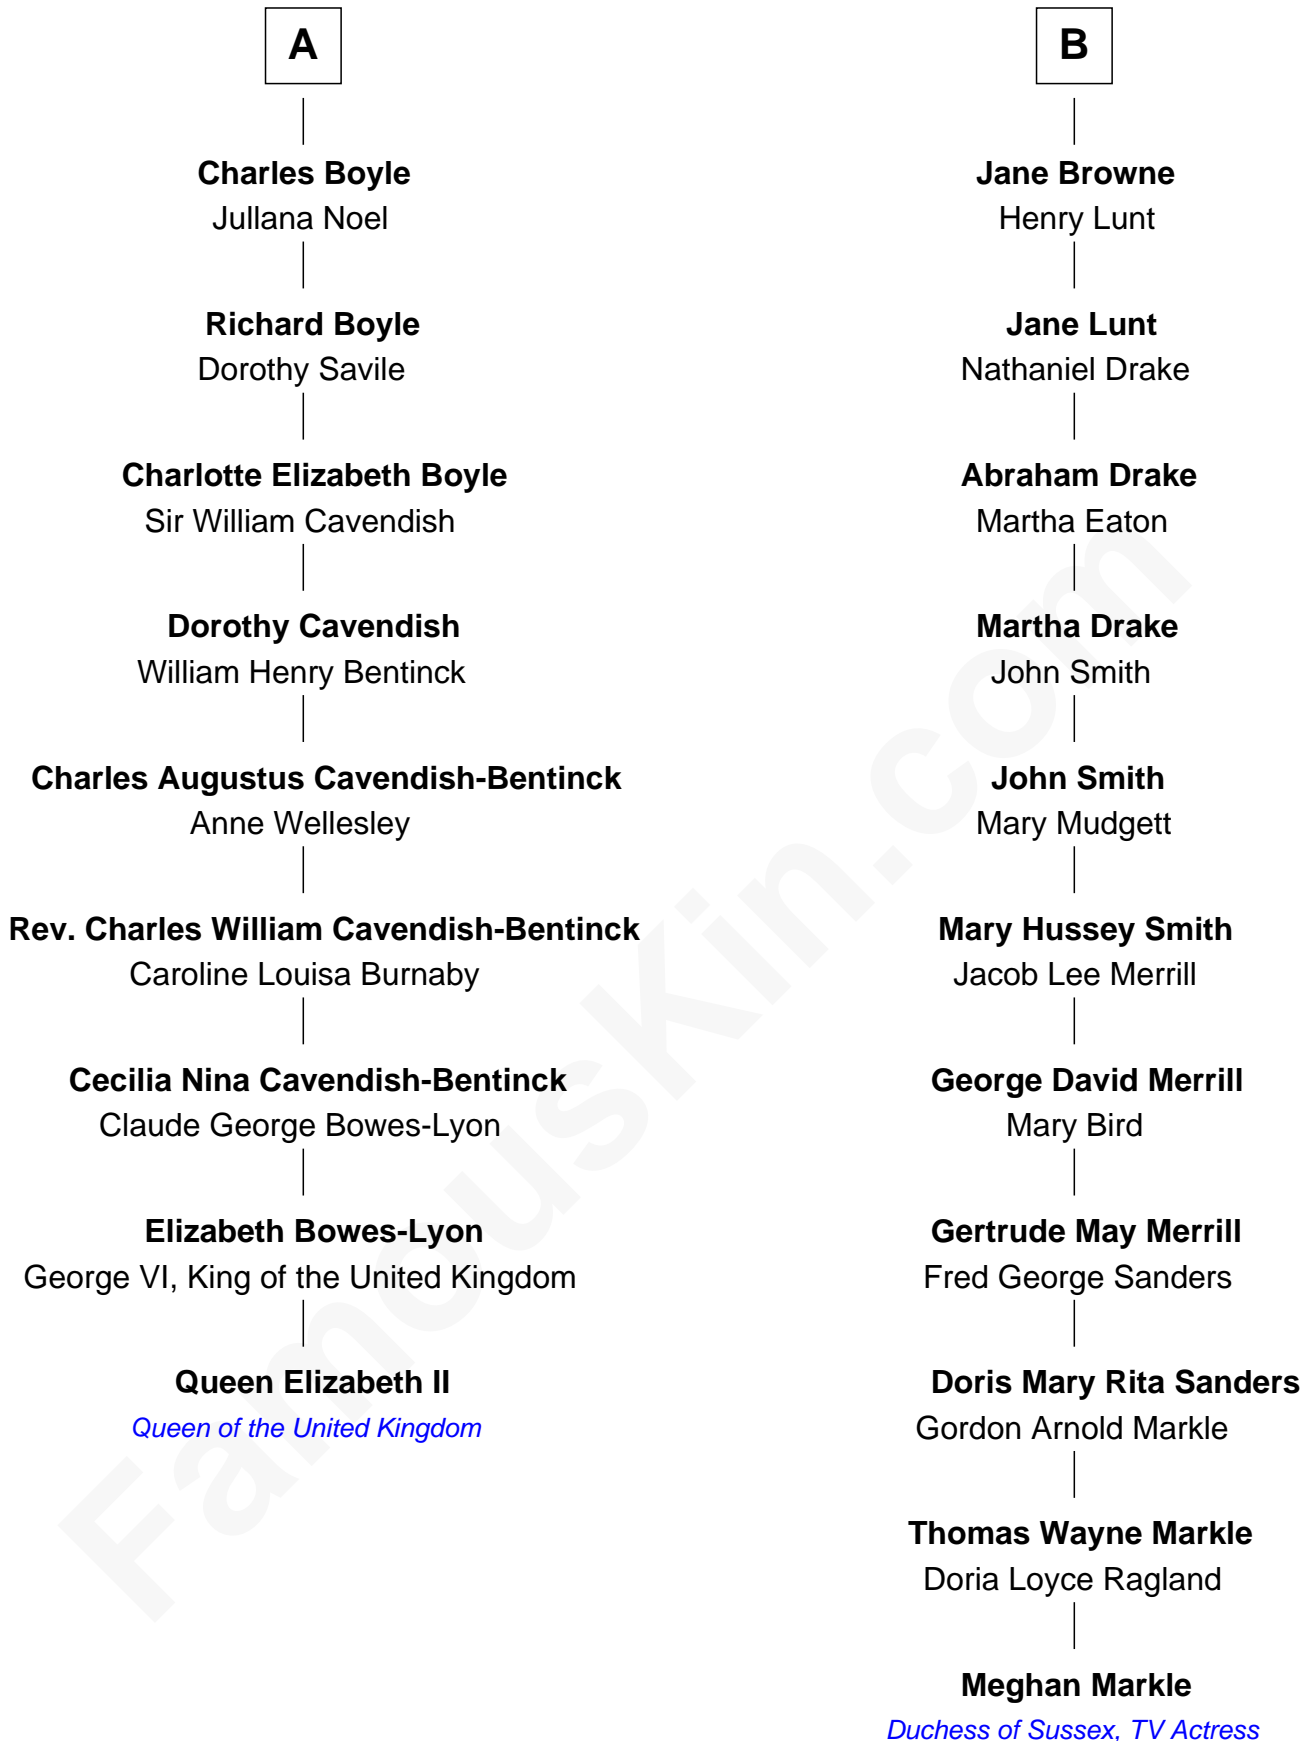

FamousKin.com Relationship Chart of Queen Elizabeth II

Queen of the United Kingdom

15th cousin 2 times removed of

Meghan Markle

Duchess of Sussex, TV Actress

Elizabeth II photo by [Eric Draper](#)