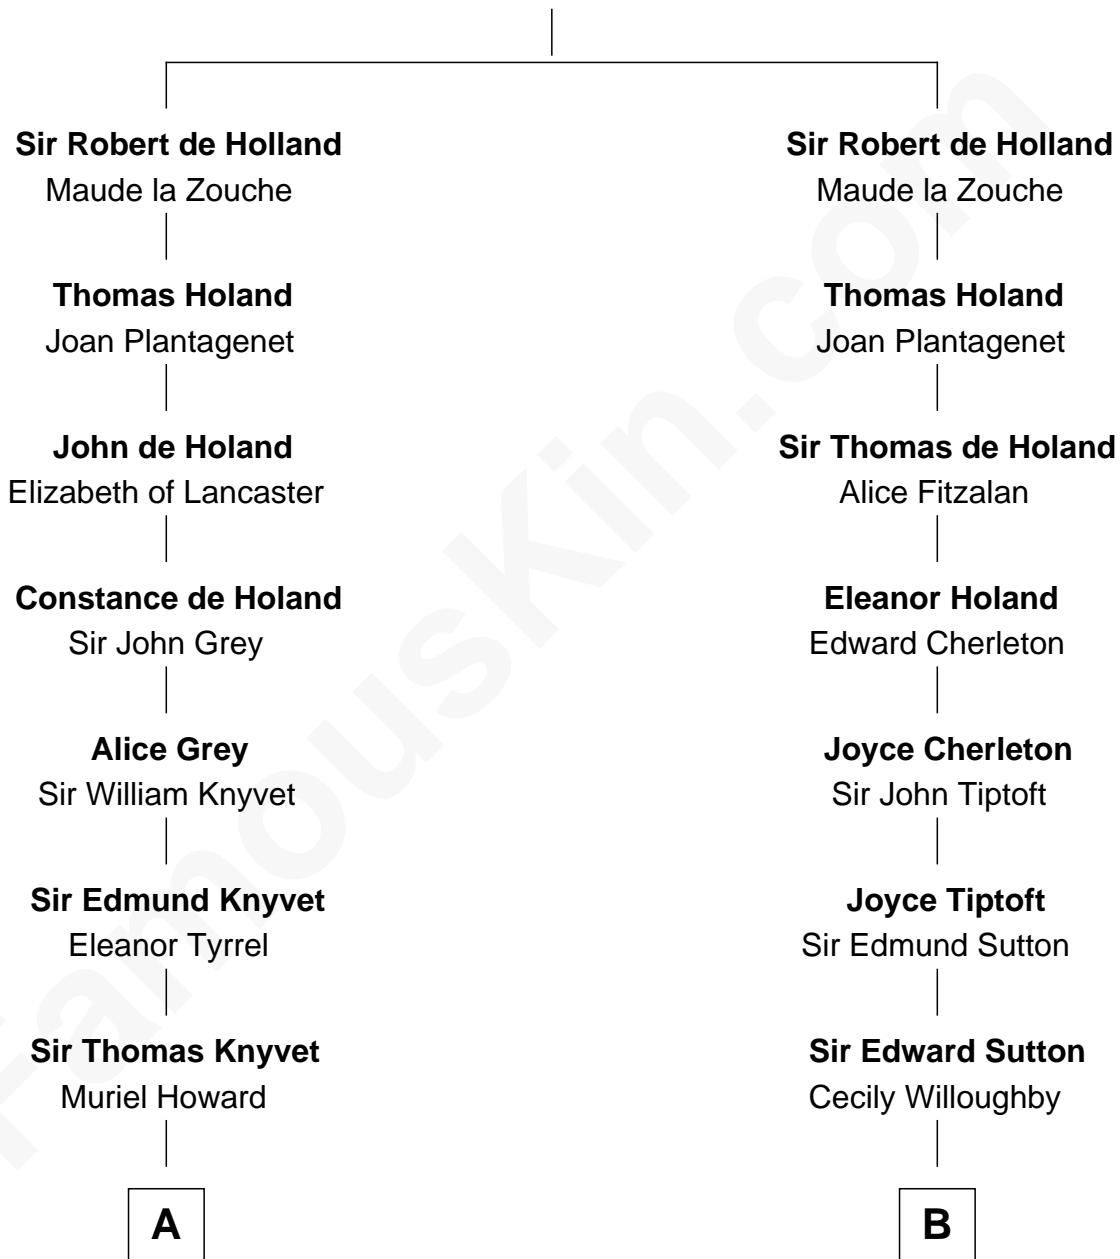

FamousKin.com Relationship Chart of

Queen Elizabeth II

Queen of the United Kingdom

21st cousin of

J. K. Simmons

TV and Movie Actor

Sir Robert de Holland

Elizabeth Samlesbury

Lewis Jacob Hazen

Emma Broaddus Lewis

Cecilia Nina Cavendish-Bentinck

Claude George Bowes-Lyon

Ruth Hazen

Col. Ralph Archibald Kimble

Elizabeth Bowes-Lyon

George VI, King of the United Kingdom