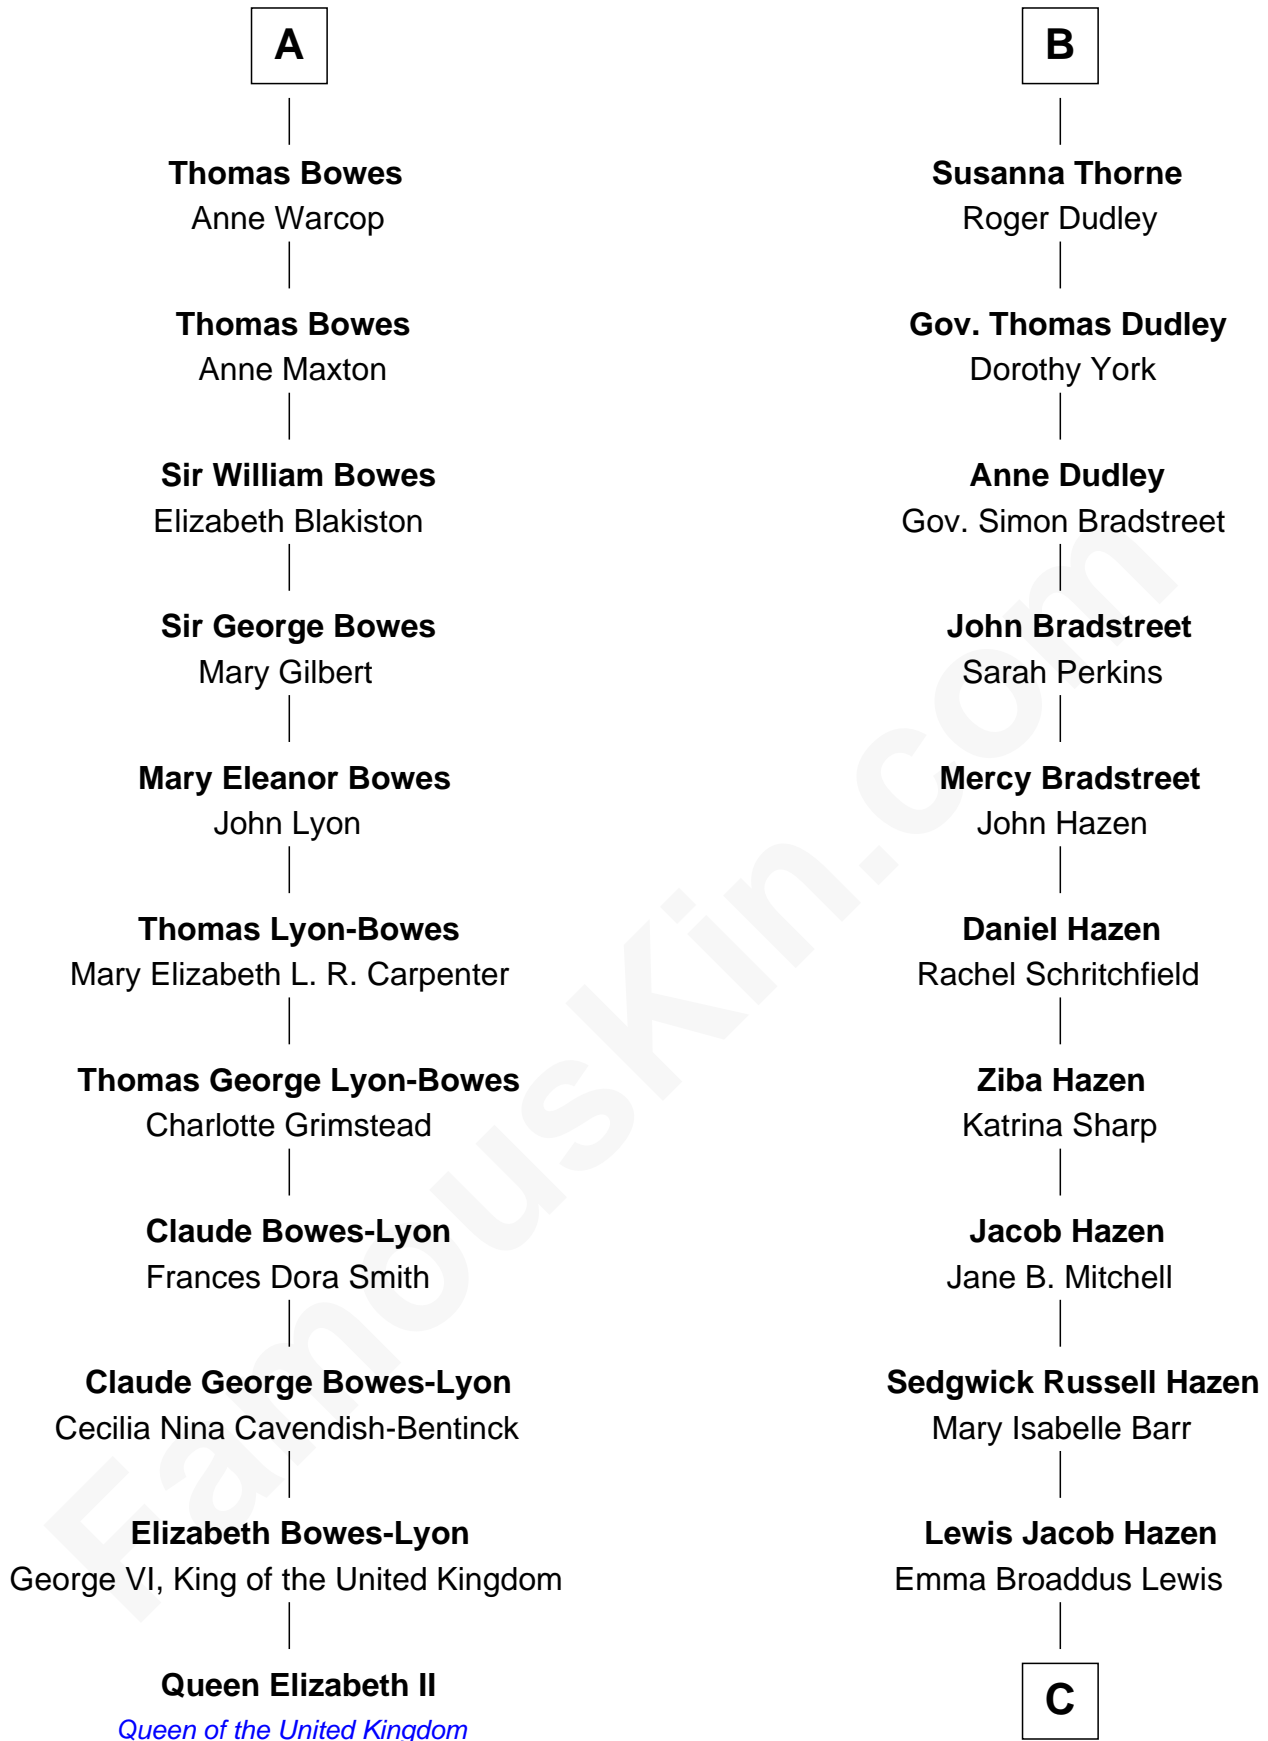

FamousKin.com

Relationship Chart of

Queen Elizabeth II

Queen of the United Kingdom

17th cousin 2 times removed of

J. K. Simmons

TV and Movie Actor

C