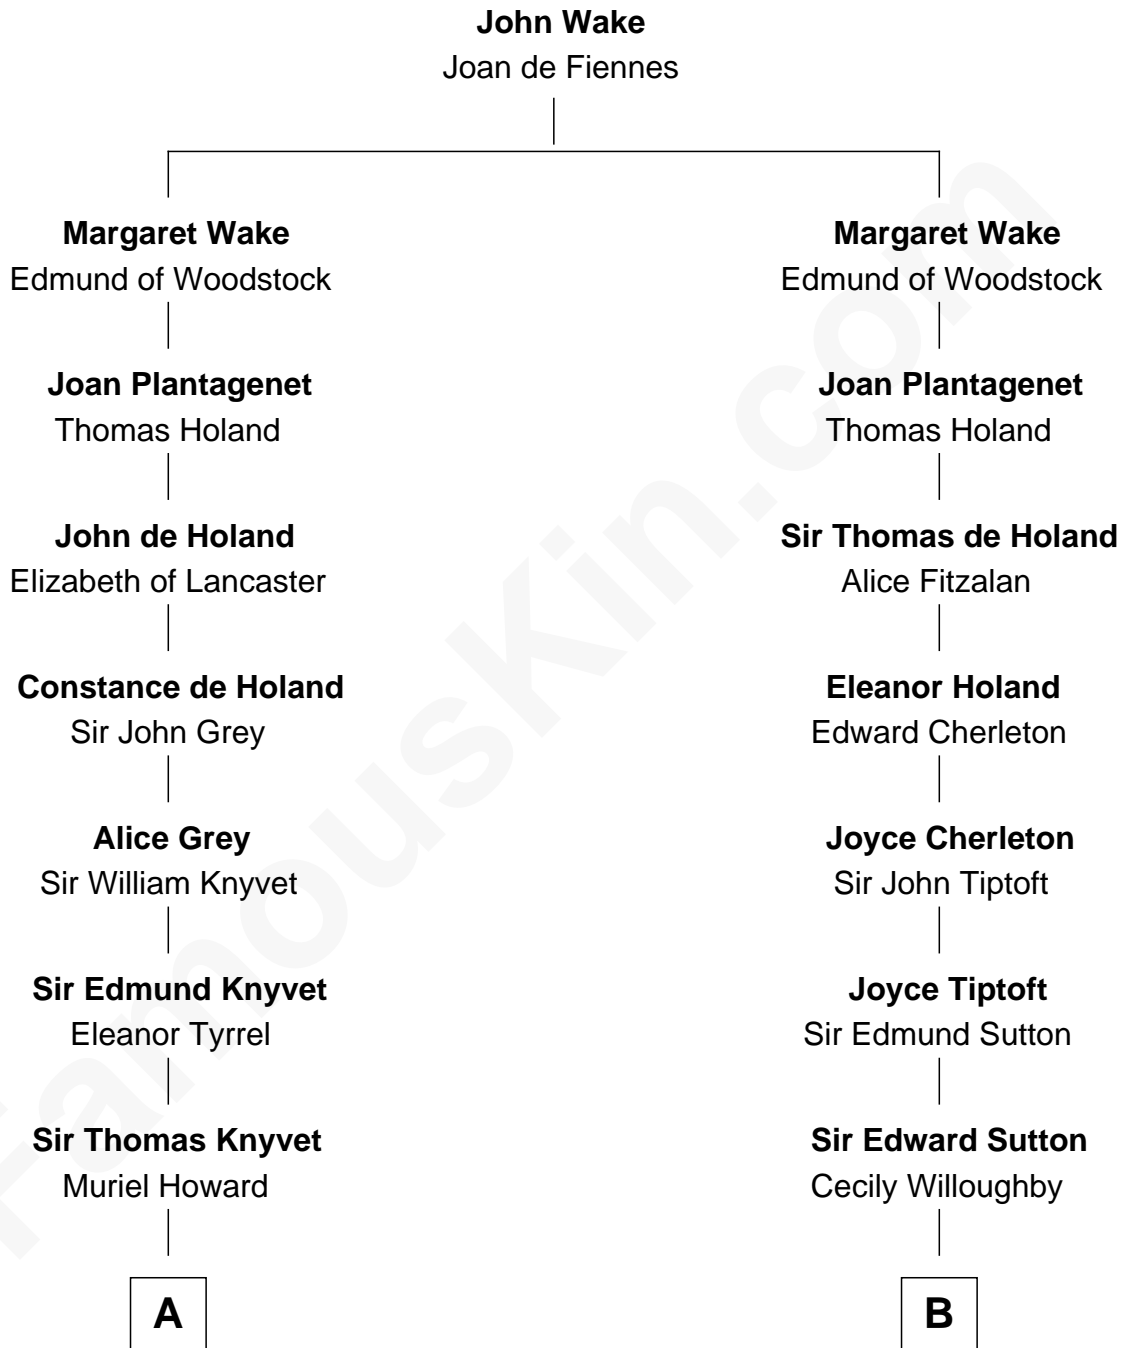

FamousKin.com Relationship Chart of

Queen Elizabeth II

Queen of the United Kingdom

21st cousin of

J. K. Simmons

TV and Movie Actor

C

Charles Augustus Cavendish-Bentinck

Anne Wellesley

Rev. Charles William Cavendish-Bentinck

Caroline Louisa Burnaby

Cecilia Nina Cavendish-Bentinck

Claude George Bowes-Lyon

Elizabeth Bowes-Lyon

George VI, King of the United Kingdom

Queen Elizabeth II

Queen of the United Kingdom

D

Sedgwick Russell Hazen

Mary Isabelle Barr

Lewis Jacob Hazen

Emma Broaddus Lewis

Ruth Hazen

Col. Ralph Archibald Kimble